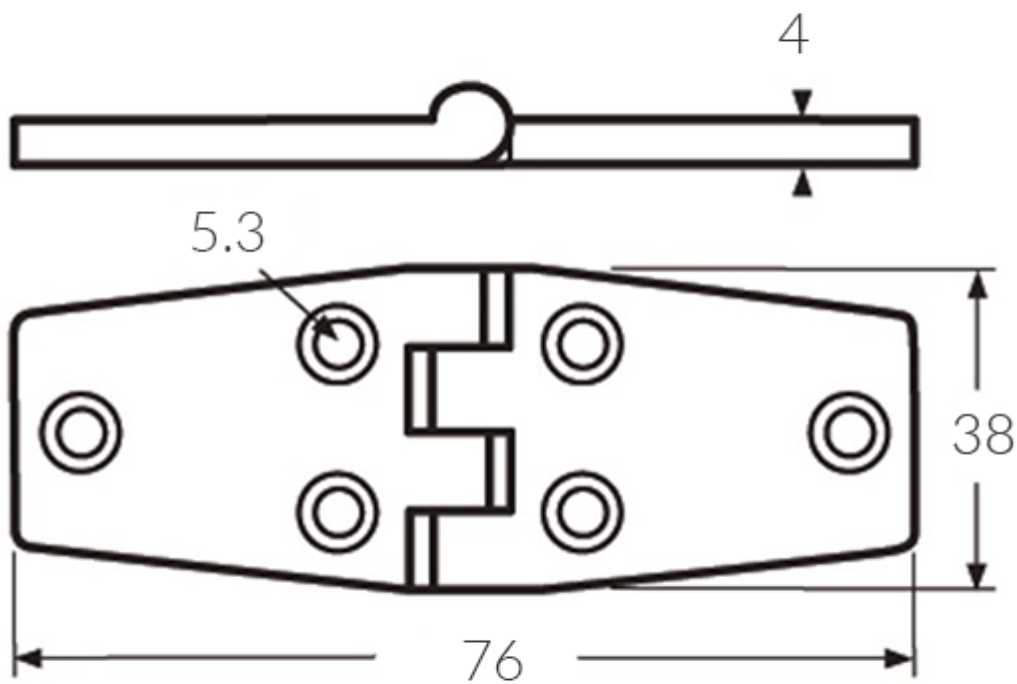

Stainless Steel Double Tail Hinge - 76.00mm Length

£7.72

Excl. Tax: £6.43

Product Images

Short Description

A 316-grade, stainless steel, double tail hinge.

Available in two lengths.

Description

DE-68800SS

DE-68900SS

Additional Information

Finish	316 Stainless Steel
Leaf Thickness (mm)	4.0
Weight (kg)	0.070000
Length (mm)	76.00