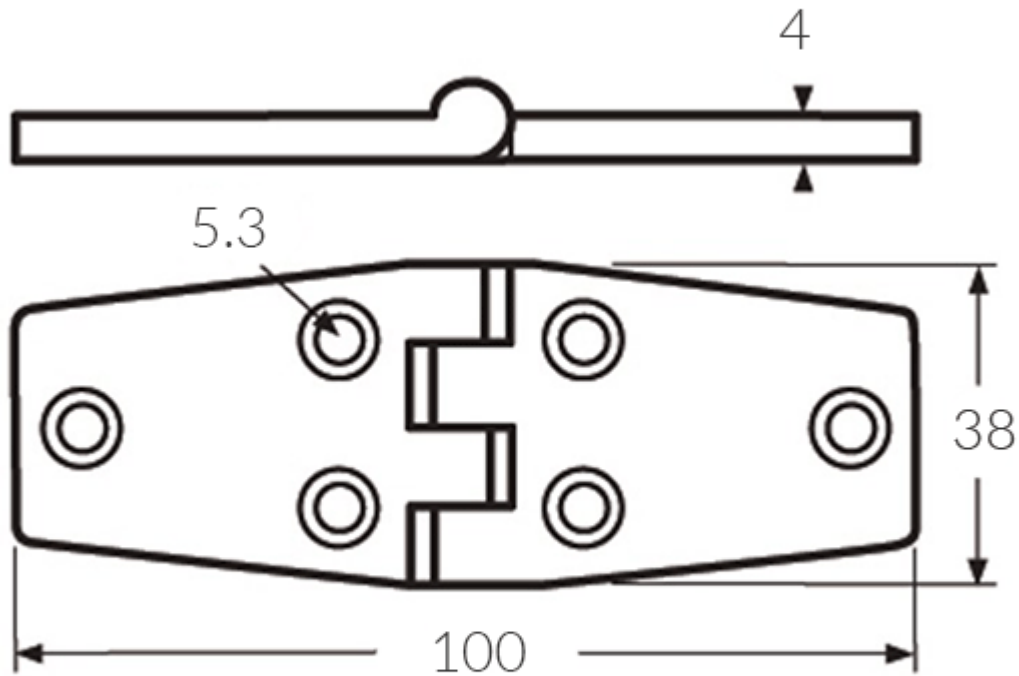

Stainless Steel Double Tail Hinge - 76.00mm Length

£7.72

Excl. Tax: £6.43

Product Images

Short Description

A 316-grade, stainless steel, double tail hinge.

Available in two lengths.

Description

DE-68800SS

DE-68900SS

Additional Information

Finish	316 Stainless Steel
Leaf Thickness (mm)	4.0
Weight (kg)	0.070000
Length (mm)	76.00