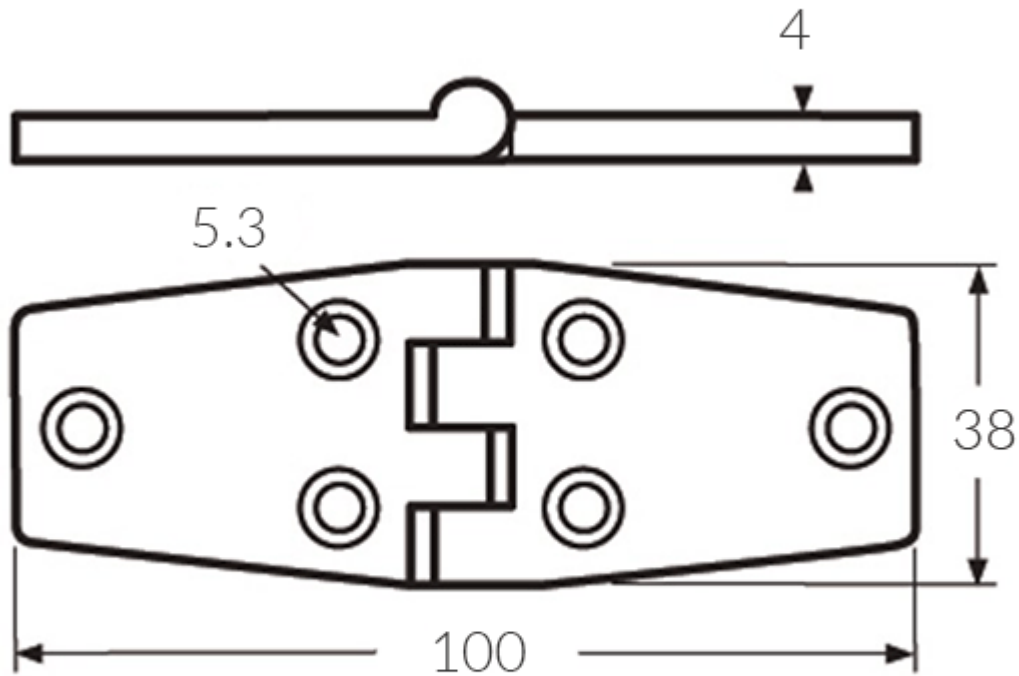

Stainless Steel Double Tail Hinge - 100.00mm Length

£9.31

Excl. Tax: £7.76

Product Images

Short Description

A 316-grade, stainless steel, double tail hinge.

Available in two lengths.

Description

DE-68800SS

DE-68900SS

Additional Information

Finish	316 Stainless Steel
Leaf Thickness (mm)	4.0
Weight (kg)	0.090000
Length (mm)	100.00