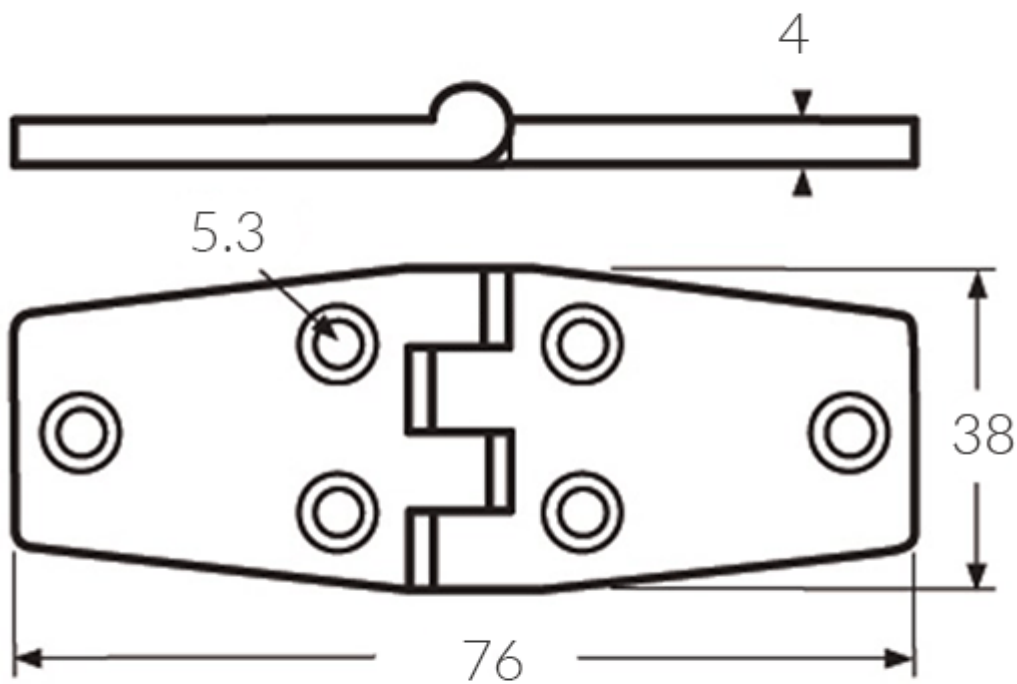

Stainless Steel Double Tail Hinge - 100.00mm Length

£9.31

Excl. Tax: £7.76

Product Images

Short Description

A 316-grade, stainless steel, double tail hinge.

Available in two lengths.

Description

DE-68800SS

DE-68900SS

Additional Information

Finish	316 Stainless Steel
Leaf Thickness (mm)	4.0
Weight (kg)	0.090000
Length (mm)	100.00