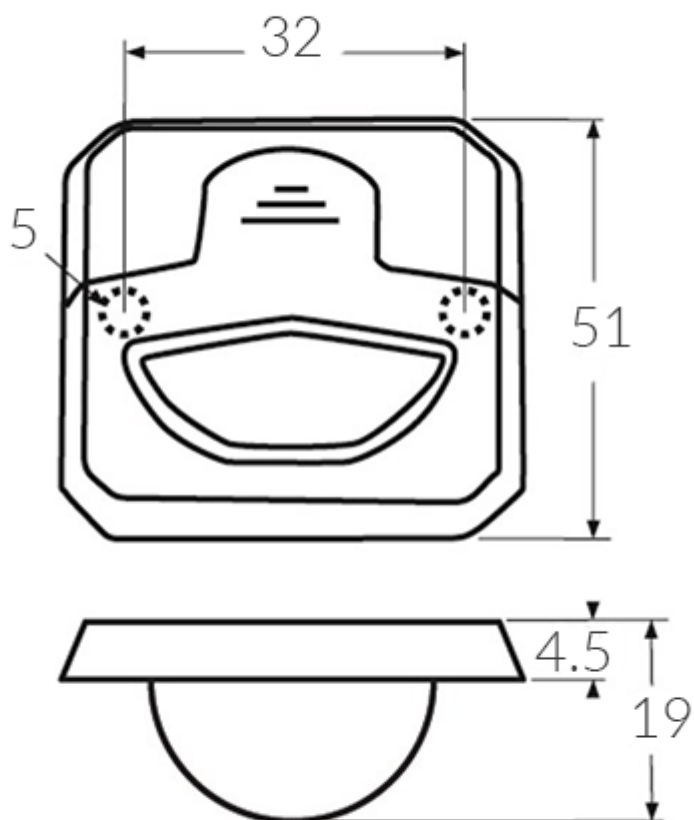

Stainless Steel Lifting Handle

From

£30.23

Excl. Tax: £25.19

Product Images

Short Description

A 316-grade, stainless steel, lifting handle.

- Spring loaded handle for silent operation
- Hidden screws
- Waterproof design

- Available in a round or square design

Description

DE-72100SS

DE-72200SS

Additional Information

Cut-out (mm)	Ø25.40
Finish	316 Stainless Steel
Weight (kg)	0.660000

Product Options

Version:	Round
	Square