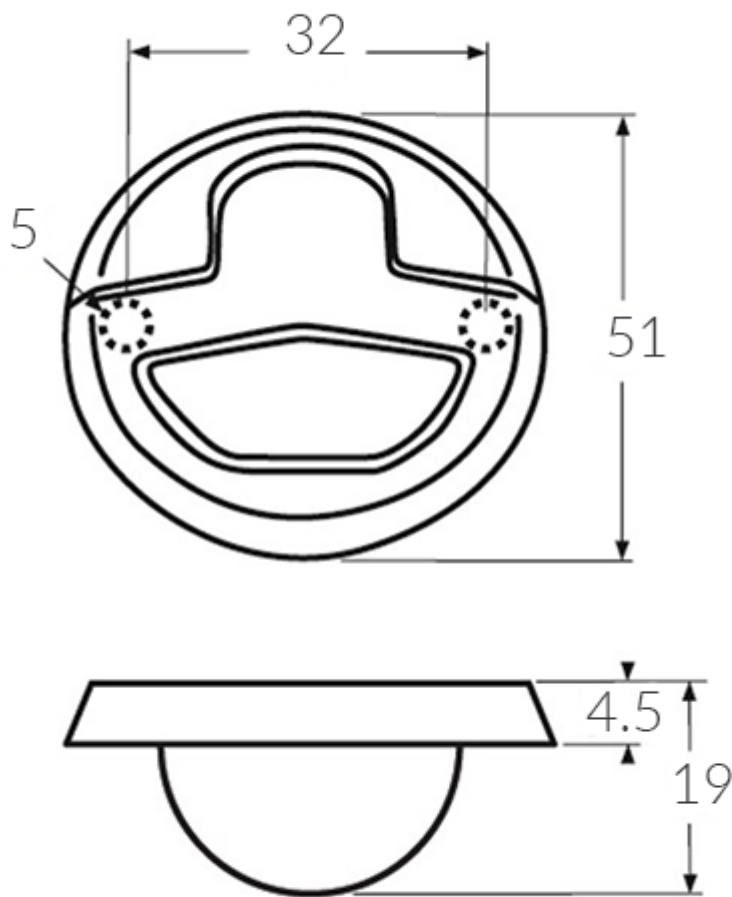

Stainless Steel Lifting Handle

From

£30.23

Excl. Tax: £25.19

Product Images

Short Description

A 316-grade, stainless steel, lifting handle.

- Spring loaded handle for silent operation
- Hidden screws
- Waterproof design

- Available in a round or square design

Description

DE-72100SS

DE-72200SS

Additional Information

Cut-out (mm)	Ø25.40
Finish	316 Stainless Steel
Weight (kg)	0.660000

Product Options

Version:	Round
	Square