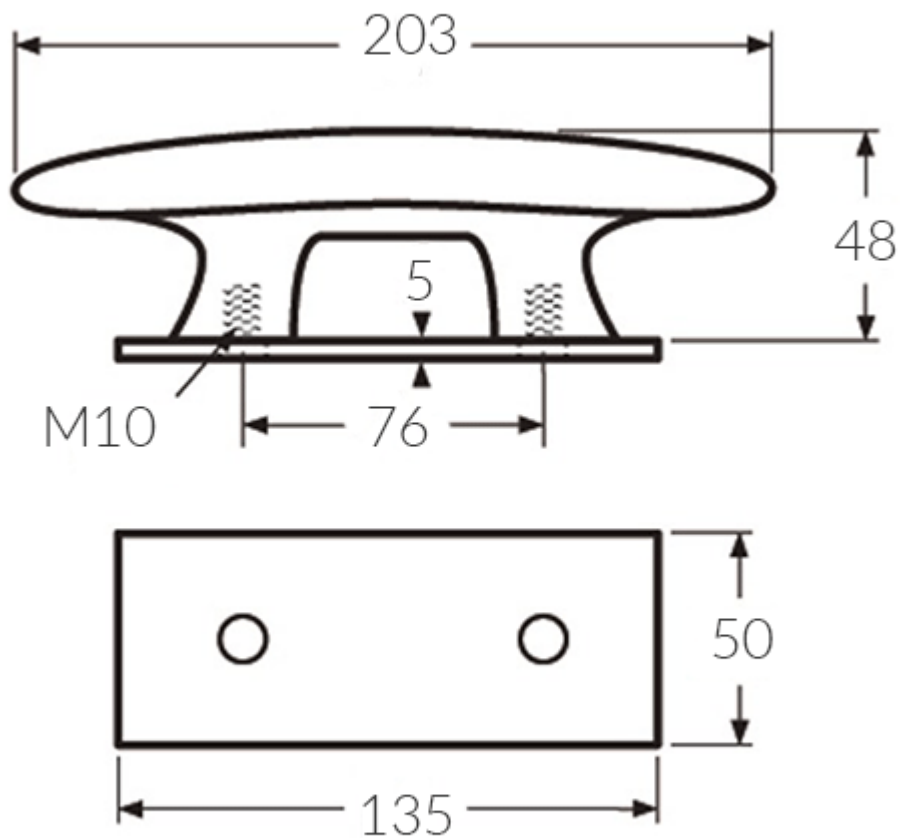

Stainless Steel Cleat

From

£105.61

Excl. Tax: £88.01

Product Images

Short Description

A 316-grade, stainless steel cleat with aluminium counterplate.

Available in three sizes.

Description

DE-73700SS

DE-73800SS

DE-73900SS

Additional Information

Finish	316 Stainless Steel
Weight (kg)	0.000000

Product Options

Length (mm):	203.00
	254.00
	305.00