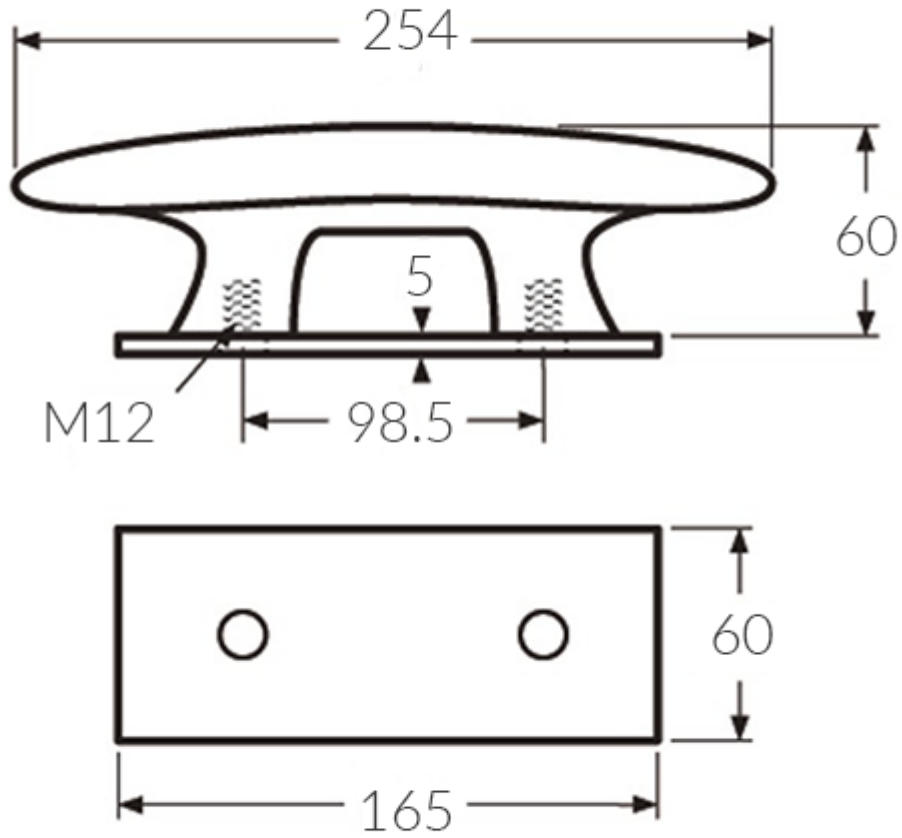

Stainless Steel Cleat

From

£105.61

Excl. Tax: £88.01

Product Images

Short Description

A 316-grade, stainless steel cleat with aluminium counterplate.

Available in three sizes.

Description

DE-73700SS

DE-73800SS

DE-73900SS

Additional Information

Finish	316 Stainless Steel
Weight (kg)	0.000000

Product Options

Length (mm):	203.00
	254.00
	305.00