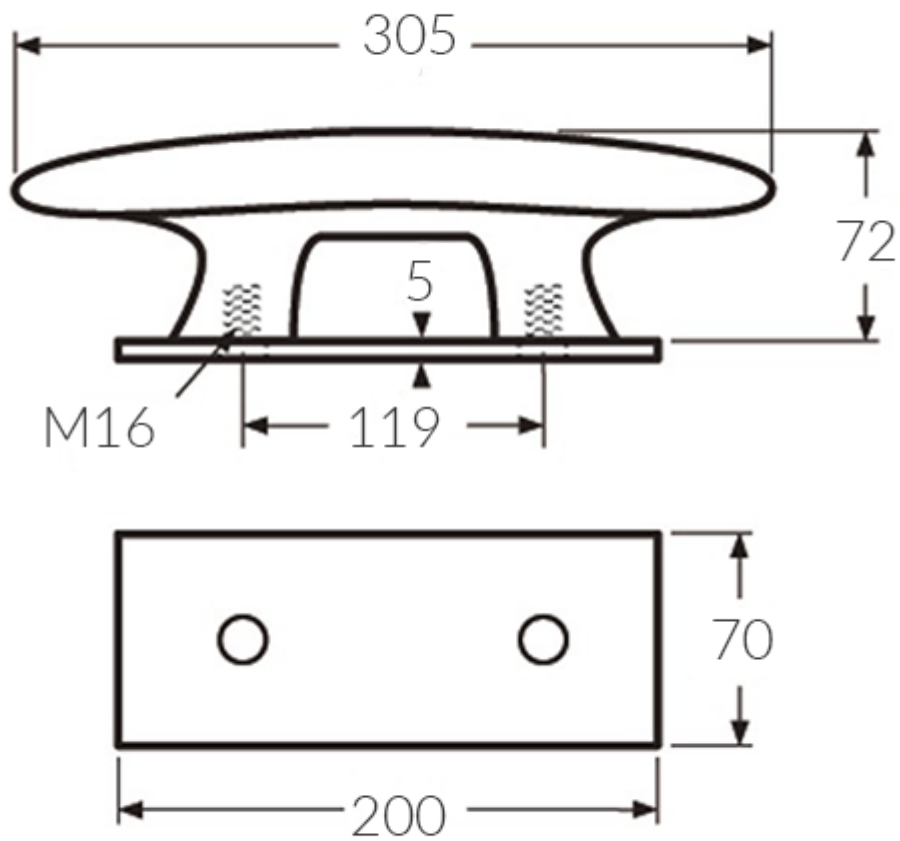

Description

DE-73700SS

DE-73800SS

DE-73900SS

Additional Information

Finish	316 Stainless Steel
Weight (kg)	0.000000

Product Options

Length (mm):	203.00
	254.00
	305.00