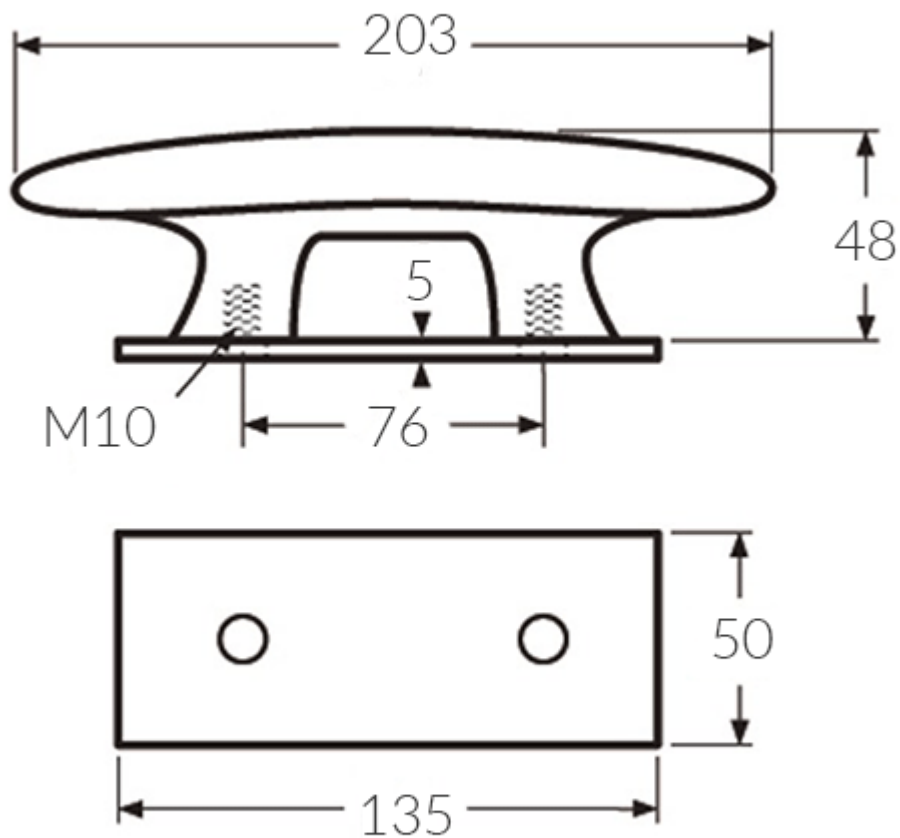

Stainless Steel Cleat - 203.00mm

£105.61

Excl. Tax: £88.01

Product Images

Short Description

A 316-grade, stainless steel cleat with aluminium counterplate.

Available in three sizes.

Description

DE-73700SS

DE-73800SS

DE-73900SS

Additional Information

Length (mm)	203.00
Height (mm)	48.00
Stud Fixing	M10
Finish	316 Stainless Steel
Weight (kg)	0.630000