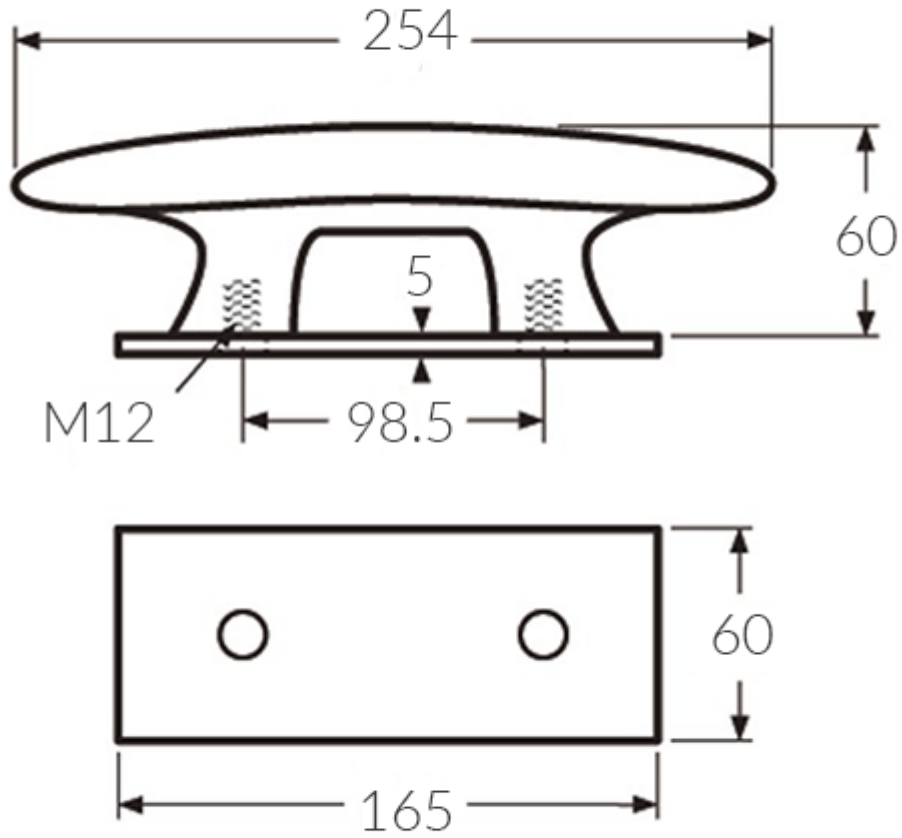

Stainless Steel Cleat - 203.00mm

£105.61

Excl. Tax: £88.01

Product Images

Short Description

A 316-grade, stainless steel cleat with aluminium counterplate.

Available in three sizes.

Description

DE-73700SS

DE-73800SS

DE-73900SS

Additional Information

Length (mm)	203.00
Height (mm)	48.00
Stud Fixing	M10
Finish	316 Stainless Steel
Weight (kg)	0.630000