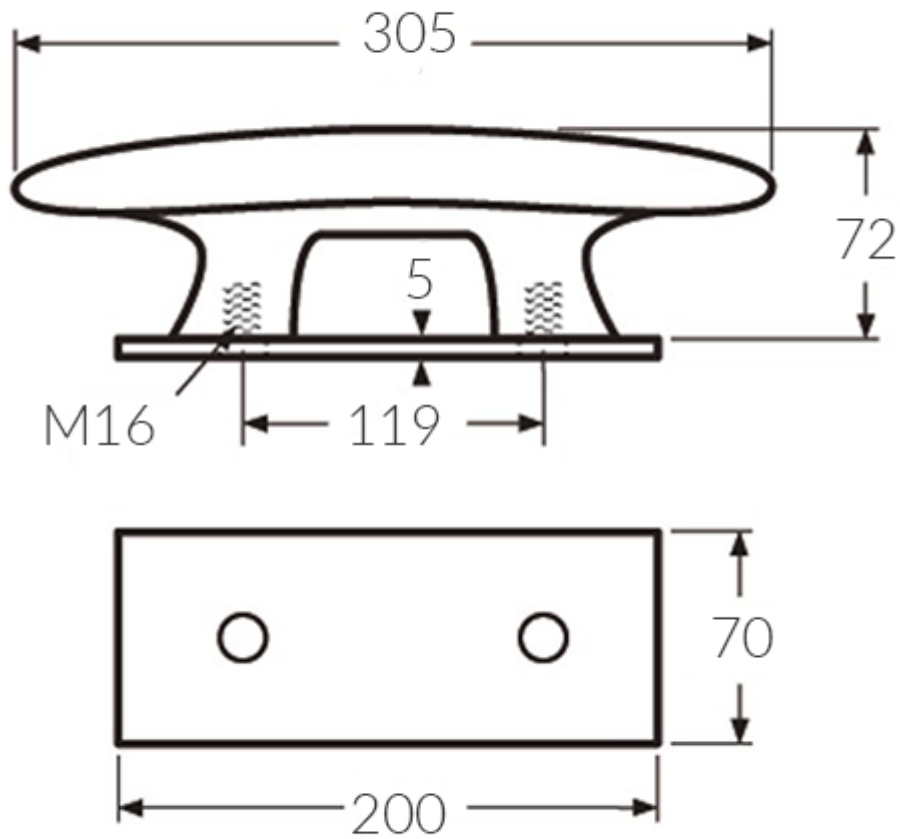

Stainless Steel Cleat - 203.00mm

£105.61

Excl. Tax: £88.01

Product Images

Short Description

A 316-grade, stainless steel cleat with aluminium counterplate.

Available in three sizes.

Description

DE-73700SS

DE-73800SS

DE-73900SS

Additional Information

Length (mm)	203.00
Height (mm)	48.00
Stud Fixing	M10
Finish	316 Stainless Steel
Weight (kg)	0.630000