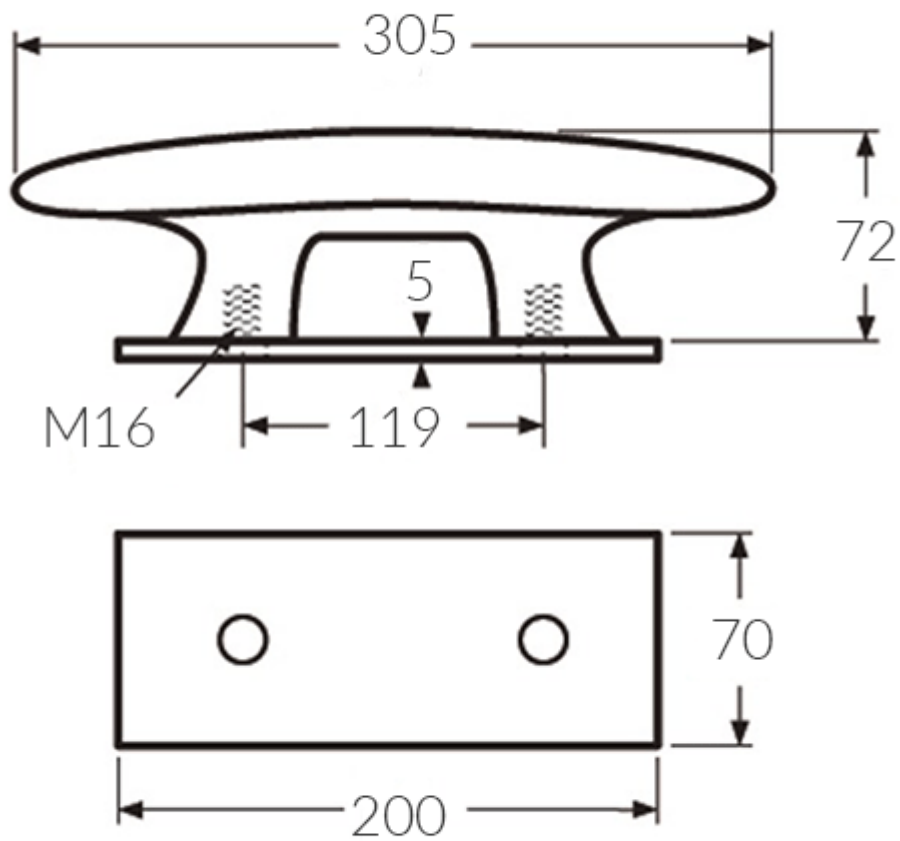

Stainless Steel Cleat - 305.00mm

£184.58

Excl. Tax: £153.82

Product Images

Short Description

A 316-grade, stainless steel cleat with aluminium counterplate.

Available in three sizes.

Description

DE-73700SS

DE-73800SS

DE-73900SS

Additional Information

Length (mm)	305.00
Height (mm)	72.00
Stud Fixing	M16
Finish	316 Stainless Steel
Weight (kg)	1.670000