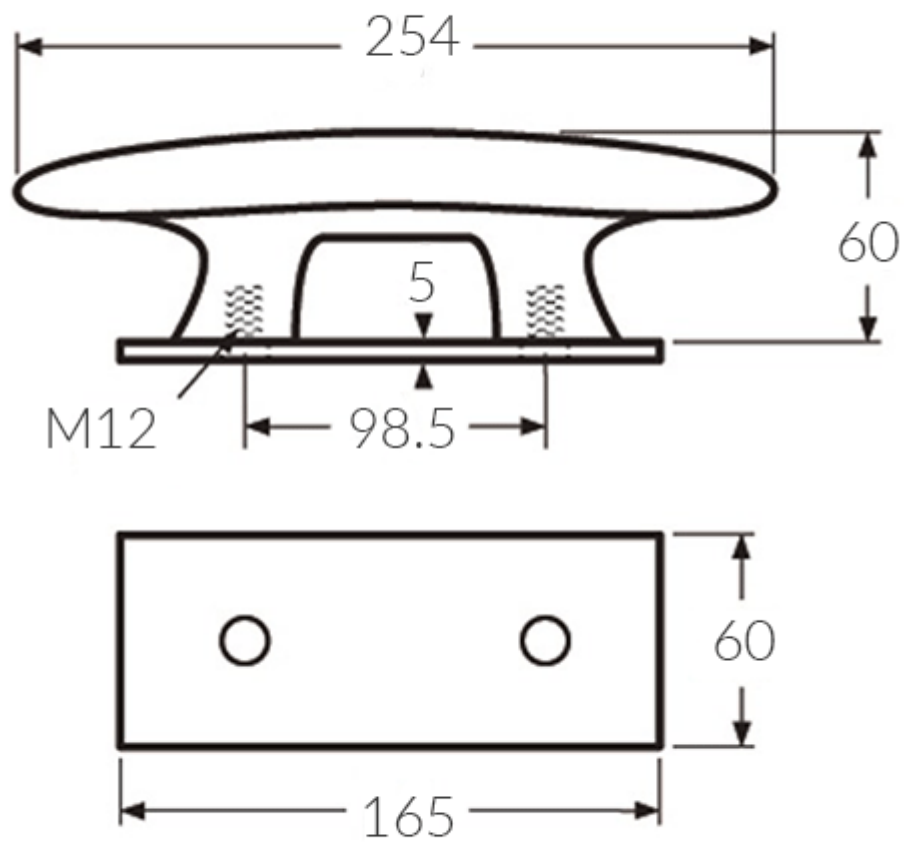

Stainless Steel Cleat - 305.00mm

£184.58

Excl. Tax: £153.82

Product Images

Short Description

A 316-grade, stainless steel cleat with aluminium counterplate.

Available in three sizes.

Description

DE-73700SS

DE-73800SS

DE-73900SS

Additional Information

Length (mm)	305.00
Height (mm)	72.00
Stud Fixing	M16
Finish	316 Stainless Steel
Weight (kg)	1.670000