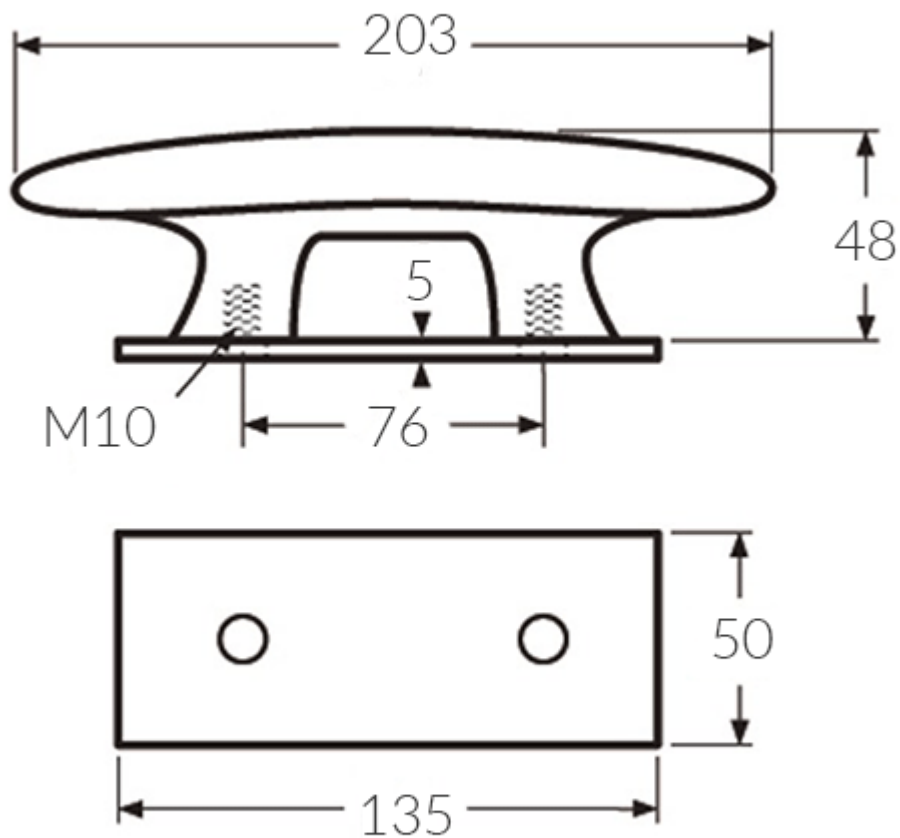

Stainless Steel Cleat - 305.00mm

£184.58

Excl. Tax: £153.82

Product Images

Short Description

A 316-grade, stainless steel cleat with aluminium counterplate.

Available in three sizes.

Description

DE-73700SS

DE-73800SS

DE-73900SS

Additional Information

Length (mm)	305.00
Height (mm)	72.00
Stud Fixing	M16
Finish	316 Stainless Steel
Weight (kg)	1.670000