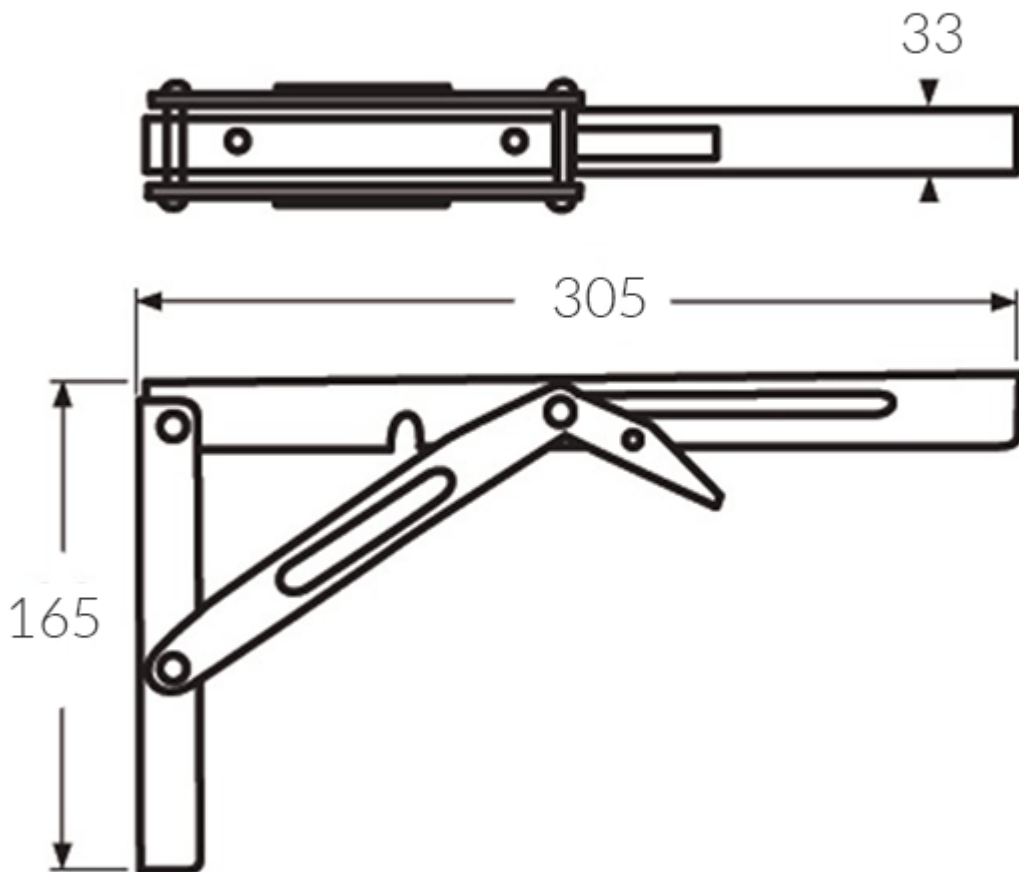

Folding Table Bracket

£24.94

Excl. Tax: £20.78

Product Images

Short Description

A folding table bracket, manufactured from 304-grade stainless steel.

Maximum loading weight of 150kg.

Description

Dimensions

Additional Information

Length (mm)	305.00
Height (mm)	165.00
Width (mm)	33.00
Max. Lifting Capacity (kg)	150.00
Finish	304 Stainless Steel
Weight (kg)	4.810000