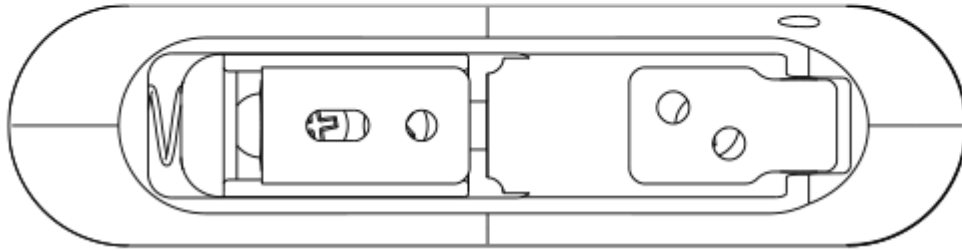

Over-Centre Latch / Hasp

From

£62.84

Excl. Tax: £52.37

Product Images

Short Description

A premium, spring loaded, over centre latch. Made from chrome plated, solid brass.

This product is available with, or without, a padlock eye and is intended for interior or exterior application. Common installations include securing lockers or lids on board.

Description

- 228A00C
- 228B00C

120.00

30.00

18.00

Additional Information

Weight (kg)	0.080000
Manufacturer	Foresti & Suardi
Finish	Chrome

Product Options