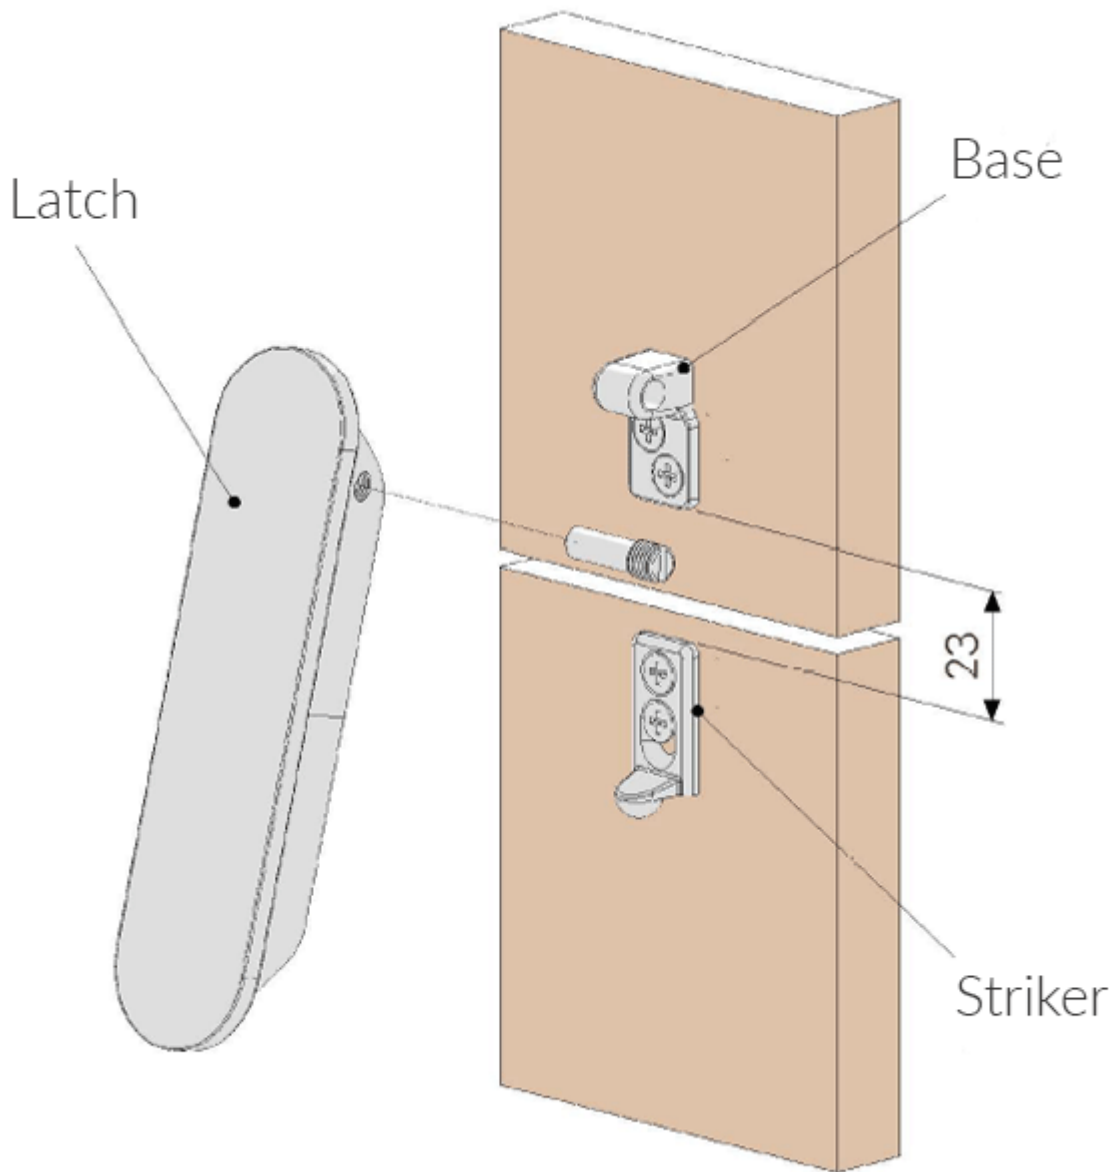

Over-Centre Latch / Hasp

From

£62.84

Excl. Tax: £52.37

Product Images

Short Description

A premium, spring loaded, over centre latch. Made from chrome plated, solid brass.

This product is available with, or without, a padlock eye and is intended for interior or exterior application. Common installations include securing lockers or lids on board.

Description

- 228A00C
- 228B00C

120.00

30.00

18.00

Additional Information

Weight (kg)	0.080000
Manufacturer	Foresti & Suardi
Finish	Chrome

Product Options

Version:	With Padlock Eye
	Without Padlock Eye