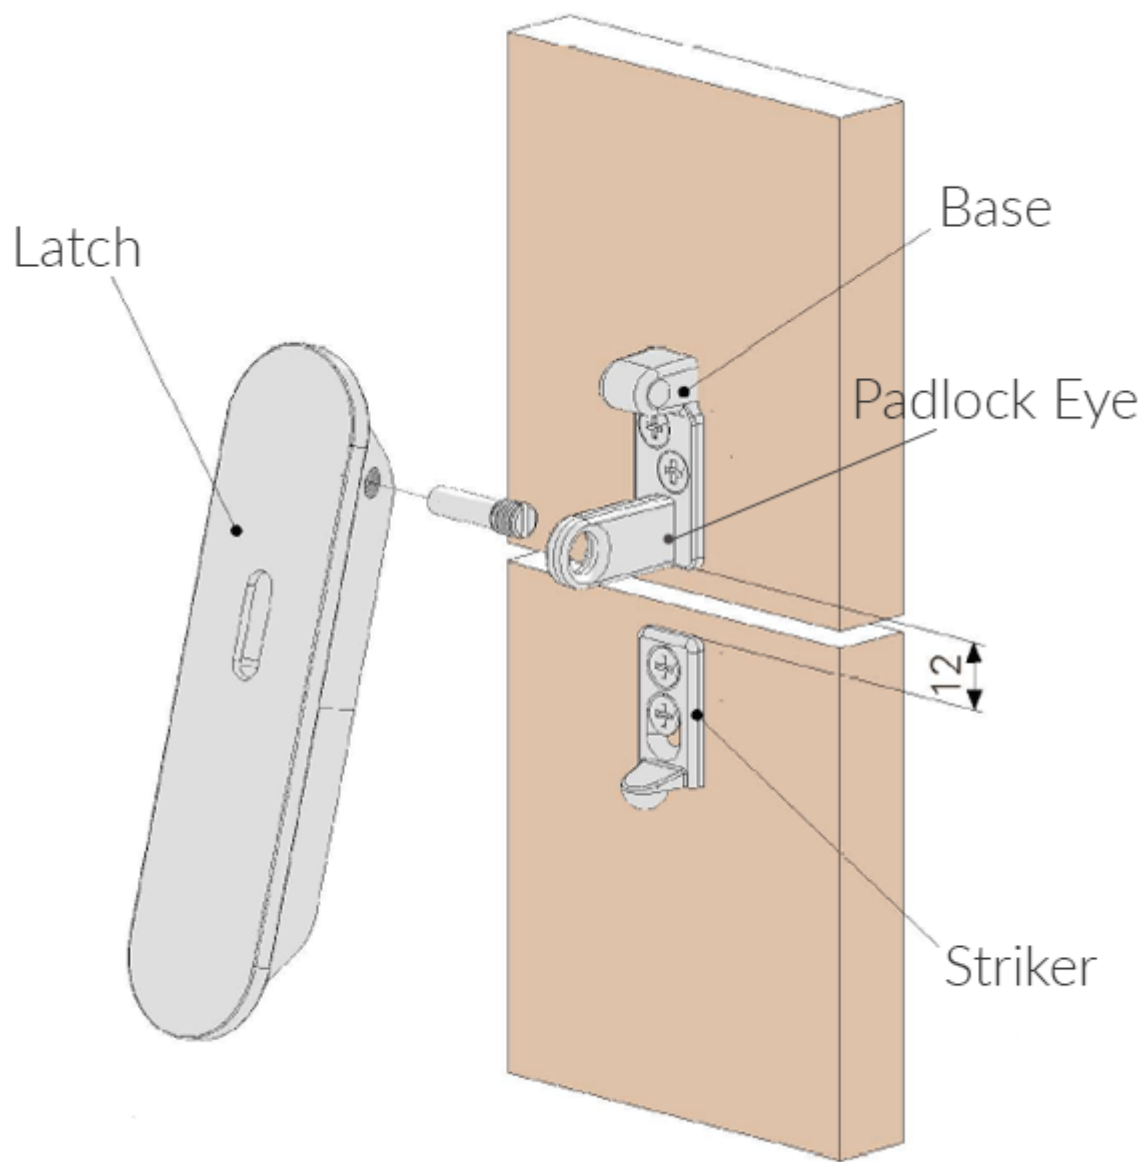

Over-Centre Latch / Hasp

From

£62.84

Excl. Tax: £52.37

Product Images

Short Description

A premium, spring loaded, over centre latch. Made from chrome plated, solid brass.

This product is available with, or without, a padlock eye and is intended for interior or exterior application. Common installations include securing lockers or lids on board.

Description

- 228A00C
- 228B00C

120.00

30.00

18.00

Additional Information

Weight (kg)	0.080000
Manufacturer	Foresti & Suardi
Finish	Chrome

Product Options

Version:	With Padlock Eye
	Without Padlock Eye