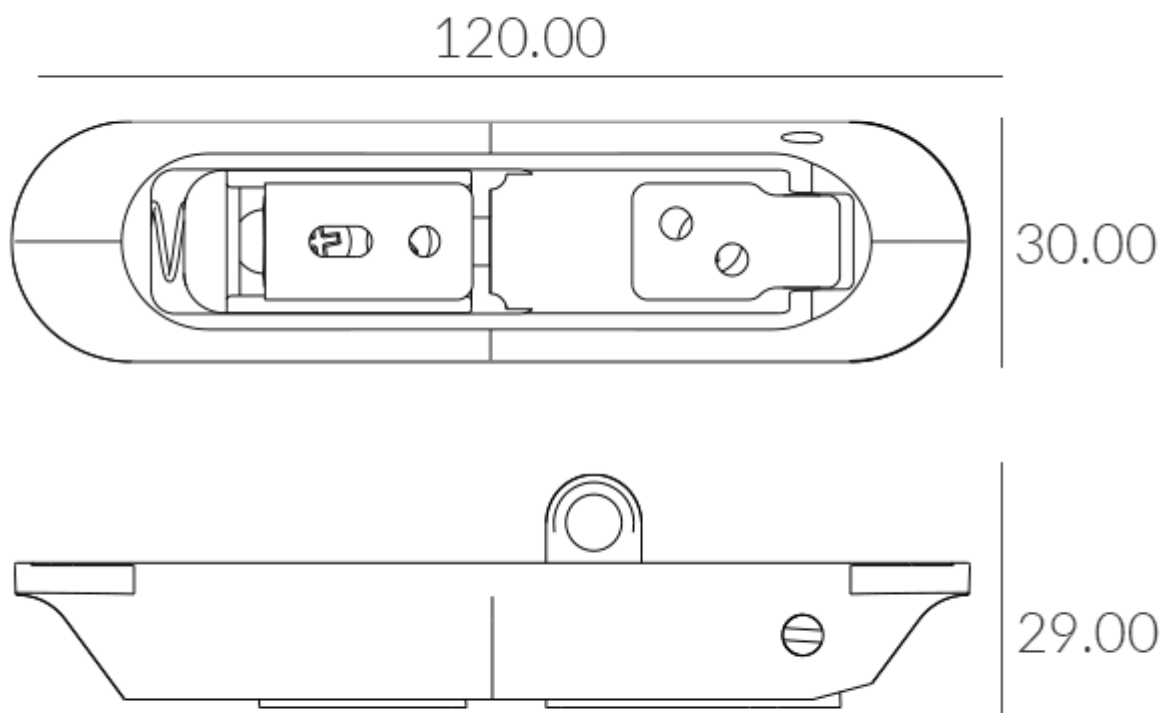

Over-Centre Latch / Hasp

From

£62.84

Excl. Tax: £52.37

Product Images

Short Description

A premium, spring loaded, over centre latch. Made from chrome plated, solid brass.

This product is available with, or without, a padlock eye and is intended for interior or exterior application. Common installations include securing lockers or lids on board.

Description

- 228A00C
- 228B00C

120.00

30.00

18.00

Additional Information

Weight (kg)	0.080000
Manufacturer	Foresti & Suardi
Finish	Chrome

Product Options