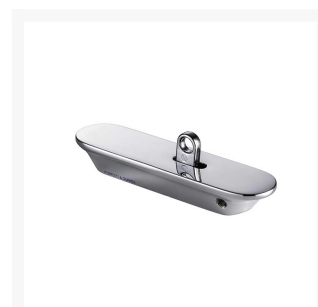

Over-Centre Latch / Hasp

From

£62.84

Excl. Tax: £52.37

Product Images

Short Description

A premium, spring loaded, over centre latch. Made from chrome plated, solid brass.

This product is available with, or without, a padlock eye and is intended for interior or exterior application. Common installations include securing lockers or lids on board.

Description

- 228A00C
- 228B00C

120.00

30.00

18.00

Additional Information

Weight (kg)	0.080000
Manufacturer	Foresti & Suardi
Finish	Chrome

Product Options

Version:	With Padlock Eye
	Without Padlock Eye