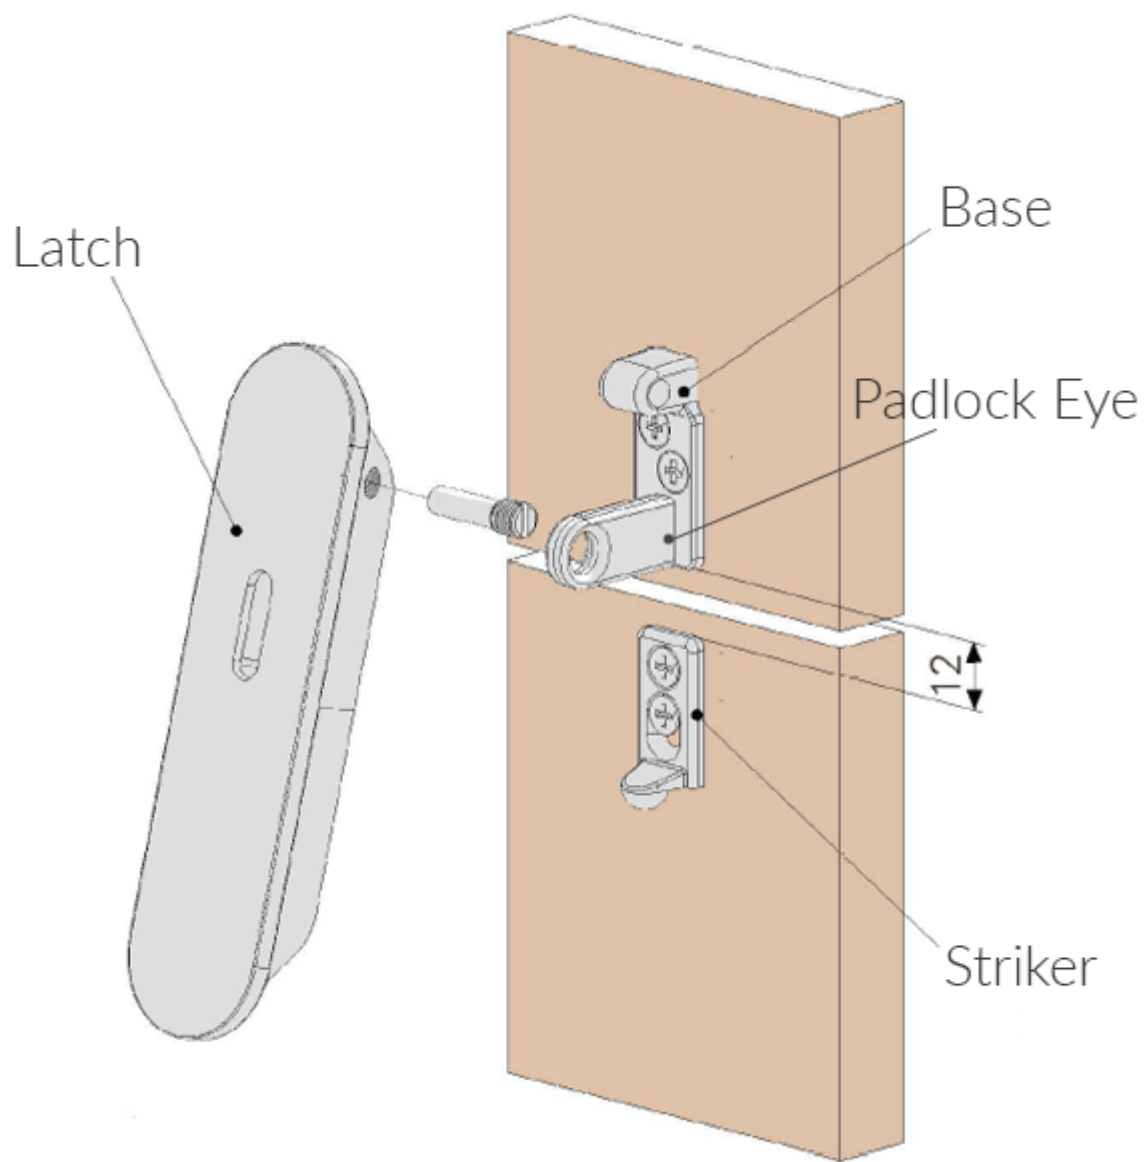

Over Centre Latch - With Padlock Eye

£67.19

Excl. Tax: £55.99

Product Images

Short Description

A premium, spring loaded, over centre latch. Made from chrome plated, solid brass.

This product is available with, or without, a padlock eye and is intended for interior or exterior application. Common installations include securing lockers or lids on board.

Description

- [228A00C](#)
- [228B00C](#)

120.00

30.00

18.00

Additional Information

Weight (kg)	0.080000
Manufacturer	Foresti & Suardi
Finish	Chrome
Version	With Padlock Eye