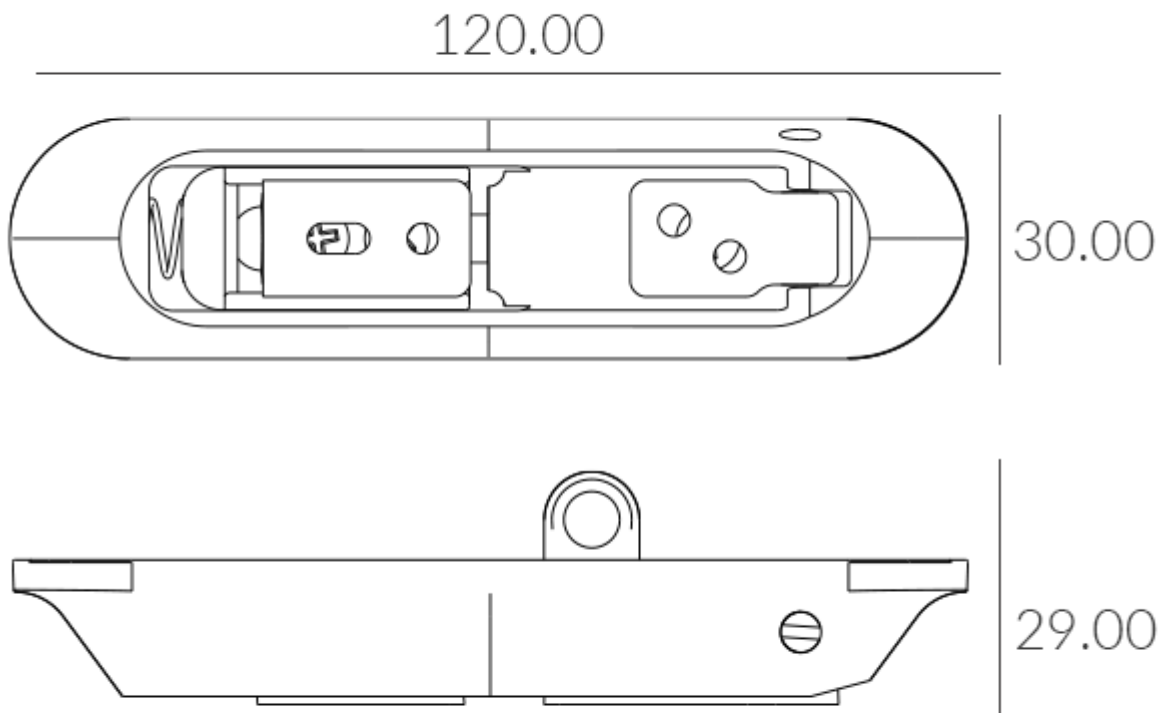

Over Centre Latch - With Padlock Eye

£67.19

Excl. Tax: £55.99

Product Images

Short Description

A premium, spring loaded, over centre latch. Made from chrome plated, solid brass.

This product is available with, or without, a padlock eye and is intended for interior or exterior application. Common installations include securing lockers or lids on board.

Description

- [228A00C](#)
- [228B00C](#)

120.00

30.00

18.00

Additional Information

Weight (kg)	0.080000
Manufacturer	Foresti & Suardi
Finish	Chrome
Version	With Padlock Eye