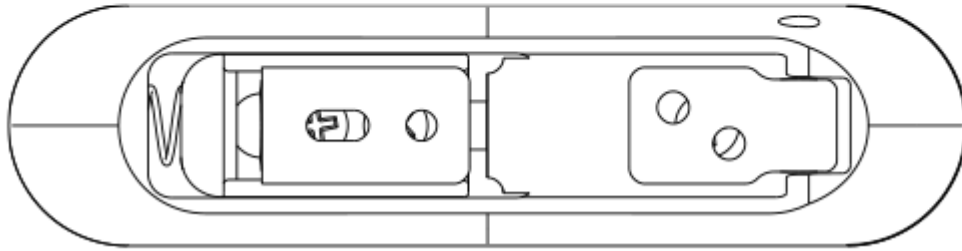

Over Centre Latch - With Padlock Eye

£67.19

Excl. Tax: £55.99

Product Images

Short Description

A premium, spring loaded, over centre latch. Made from chrome plated, solid brass.

This product is available with, or without, a padlock eye and is intended for interior or exterior application. Common installations include securing lockers or lids on board.

Description

- [228A00C](#)
- [228B00C](#)

120.00

30.00

18.00

Additional Information

Weight (kg)	0.080000
Manufacturer	Foresti & Suardi
Finish	Chrome
Version	With Padlock Eye