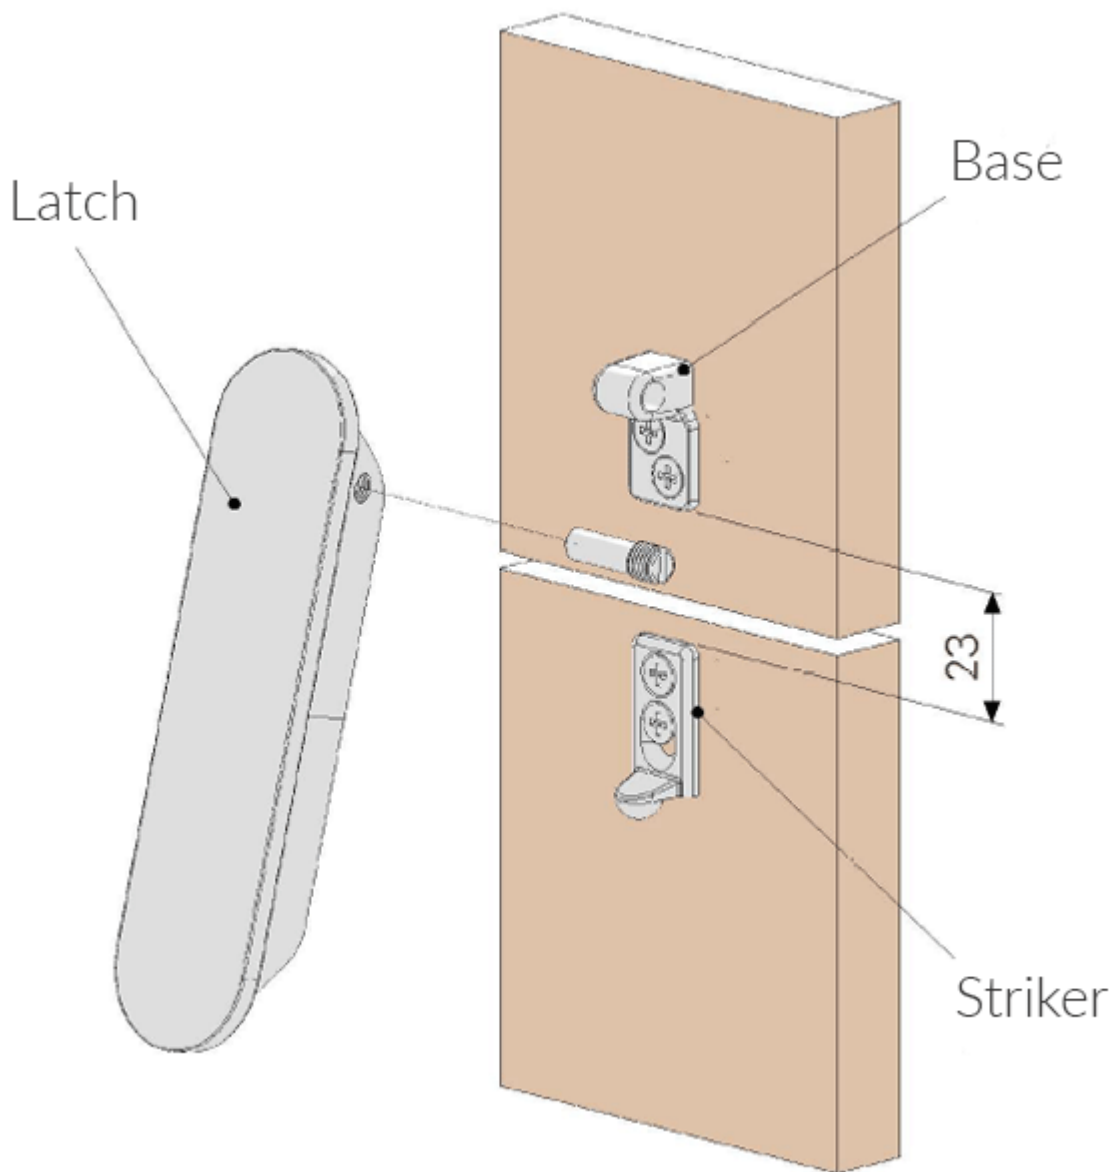

Over Centre Latch - With Padlock Eye

£67.19

Excl. Tax: £55.99

Product Images

Short Description

A premium, spring loaded, over centre latch. Made from chrome plated, solid brass.

This product is available with, or without, a padlock eye and is intended for interior or exterior application. Common installations include securing lockers or lids on board.

Description

- [228A00C](#)
- [228B00C](#)

120.00

30.00

18.00

Additional Information

Weight (kg)	0.080000
Manufacturer	Foresti & Suardi
Finish	Chrome
Version	With Padlock Eye