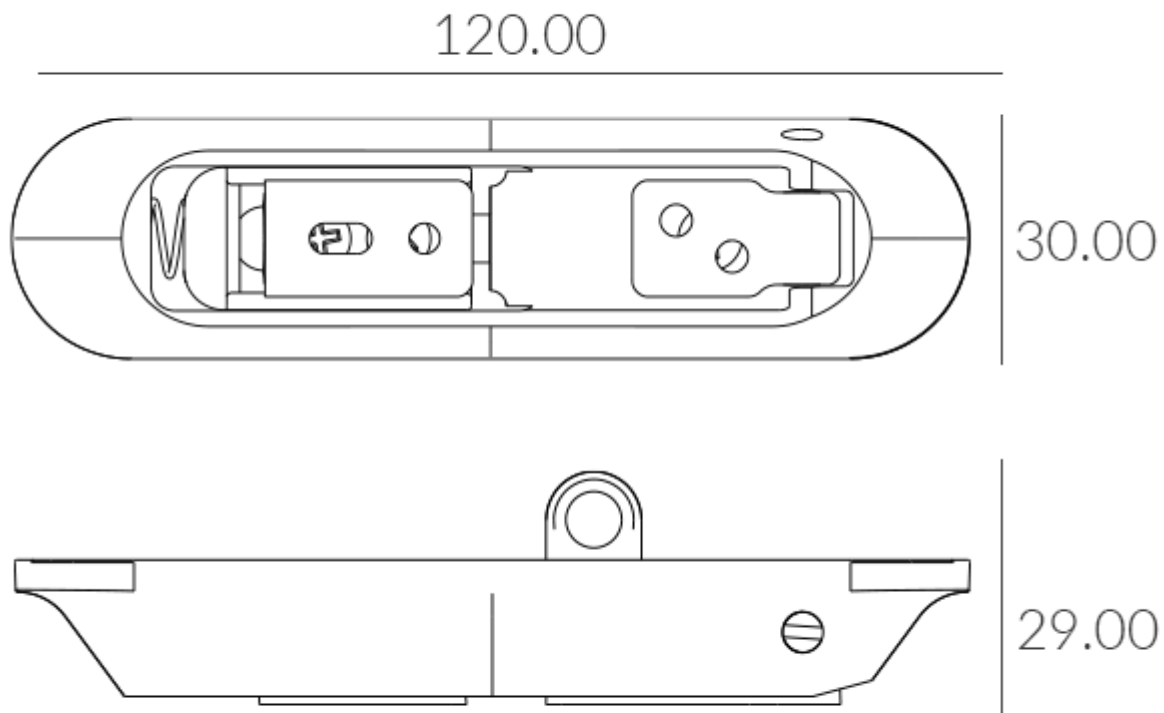

Over Centre Latch - Without Padlock Eye

£62.84

Excl. Tax: £52.37

Product Images

Short Description

A premium, spring loaded, over centre latch. Made from chrome plated, solid brass.

This product is available with, or without, a padlock eye and is intended for interior or exterior application. Common installations include securing lockers or lids on board.

Description

- 228A00C
- 228B00C

120.00

30.00

18.00

Additional Information

Weight (kg)	0.080000
Manufacturer	Foresti & Suardi
Finish	Chrome
Version	Without Padlock Eye