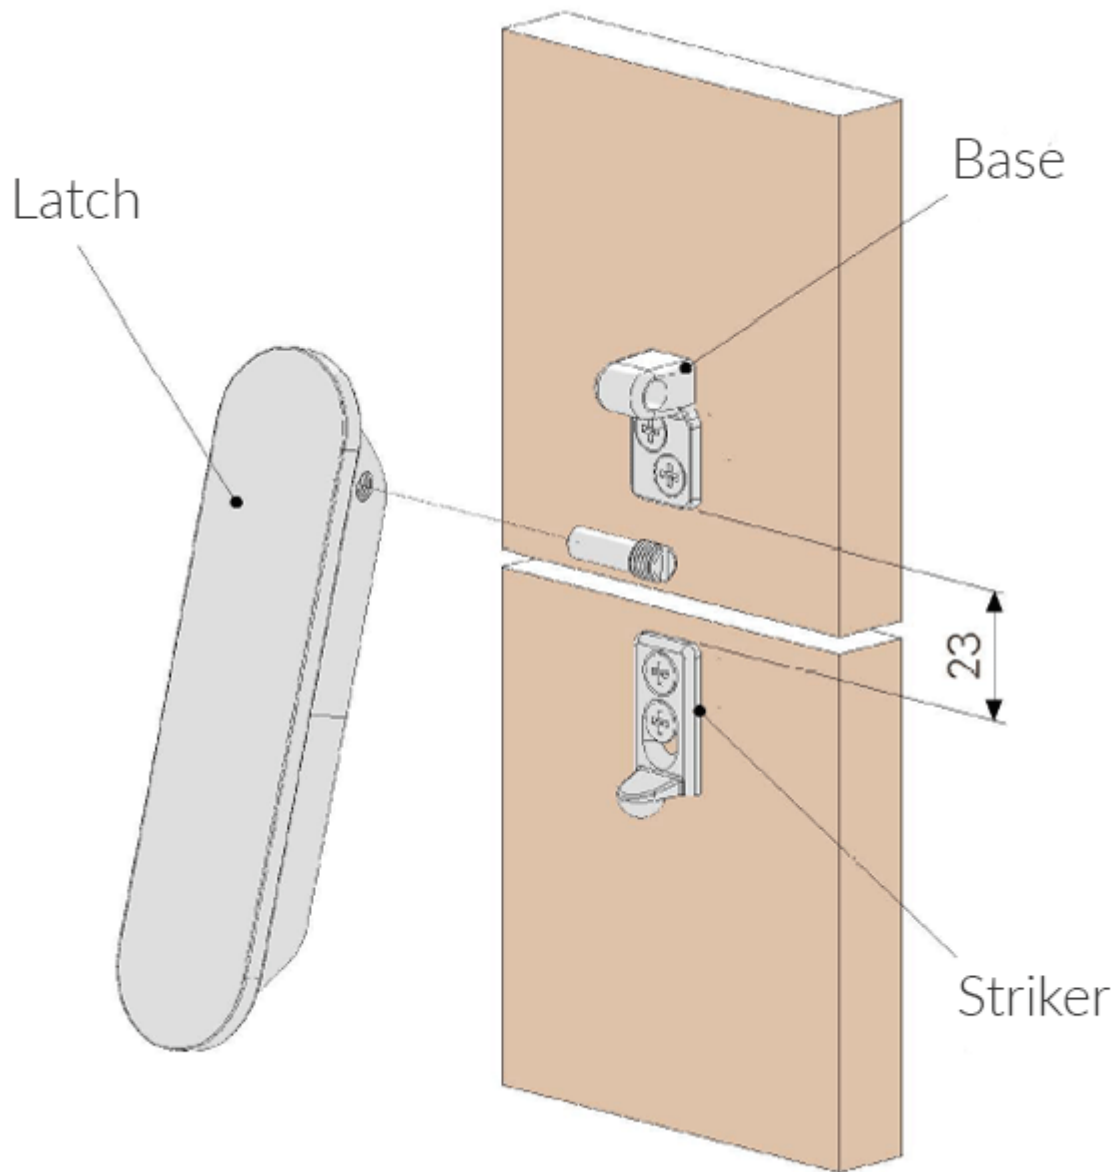

Over Centre Latch - Without Padlock Eye

£62.84

Excl. Tax: £52.37

Product Images

Short Description

A premium, spring loaded, over centre latch. Made from chrome plated, solid brass.

This product is available with, or without, a padlock eye and is intended for interior or exterior application. Common installations include securing lockers or lids on board.

Description

- 228A00C
- 228B00C

120.00

30.00

18.00

Additional Information

Weight (kg)	0.080000
Manufacturer	Foresti & Suardi
Finish	Chrome
Version	Without Padlock Eye