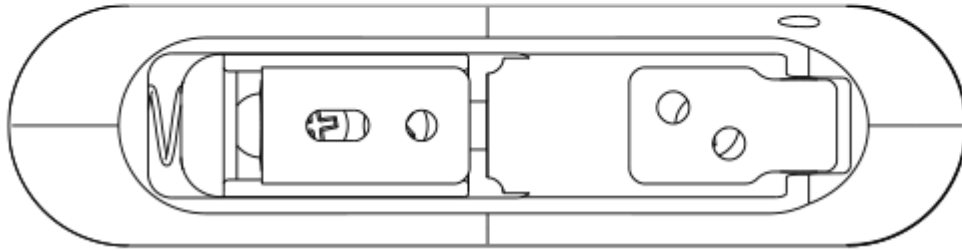

Over Centre Latch - Without Padlock Eye

£62.84

Excl. Tax: £52.37

Product Images

Short Description

A premium, spring loaded, over centre latch. Made from chrome plated, solid brass.

This product is available with, or without, a padlock eye and is intended for interior or exterior application. Common installations include securing lockers or lids on board.

Description

- 228A00C
- 228B00C

120.00

30.00

18.00

Additional Information

Weight (kg)	0.080000
Manufacturer	Foresti & Suardi
Finish	Chrome
Version	Without Padlock Eye