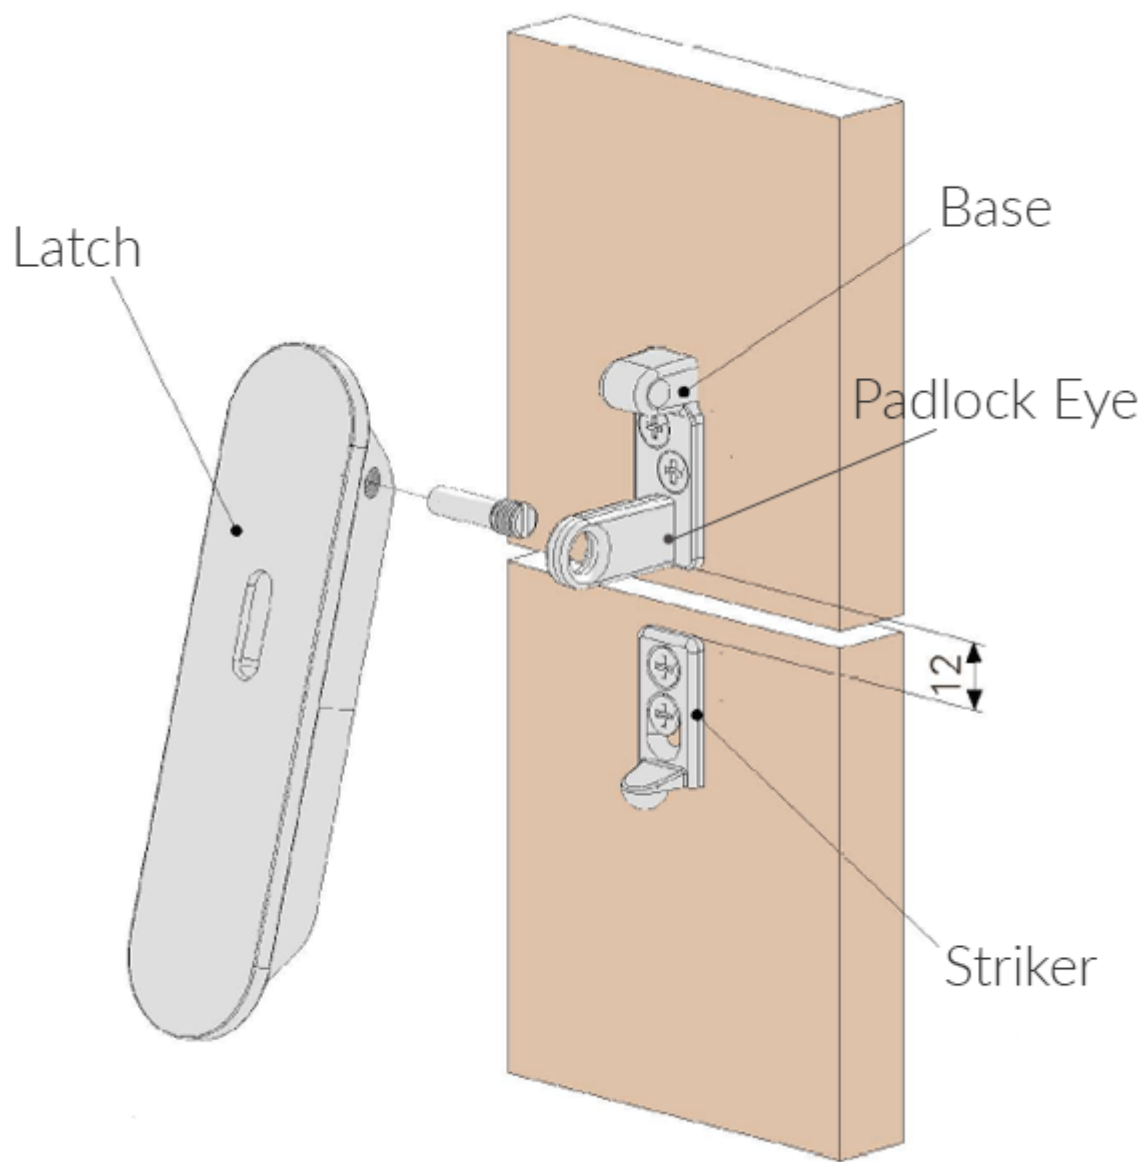

Over Centre Latch - Without Padlock Eye

£62.84

Excl. Tax: £52.37

Product Images

Short Description

A premium, spring loaded, over centre latch. Made from chrome plated, solid brass.

This product is available with, or without, a padlock eye and is intended for interior or exterior application. Common installations include securing lockers or lids on board.

Description

- 228A00C
- 228B00C

120.00

30.00

18.00

Additional Information

Weight (kg)	0.080000
Manufacturer	Foresti & Suardi
Finish	Chrome
Version	Without Padlock Eye