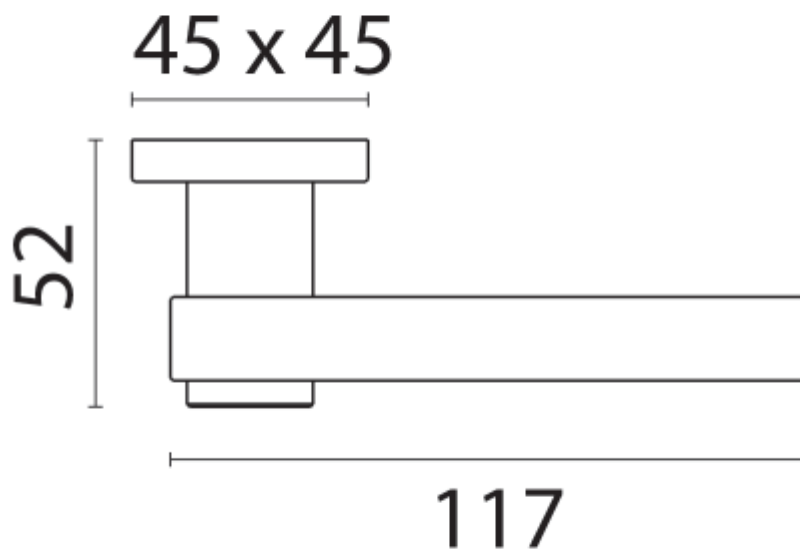

A pair of solid brass door handles complete with roses and spindle, in a chrome plated and gold finish.

- Nylon spring-loaded securing rose for self-righting of handles
- Concealed fixings

Description

Dimensions

Additional Information

Base Diameter (mm)	45.00
Spindle (mm)	8
Spindle Length (mm)	80.00
Protrusion (mm)	52.00
Handle Length (mm)	117.00
Finish	Chrome
Manufacturer	Foresti & Suardi
Weight (kg)	0.950000