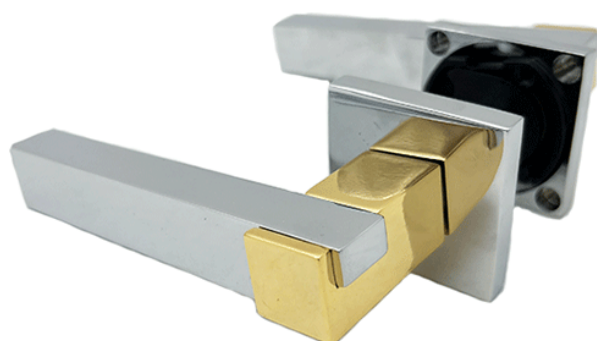

Chrome and Gold Door Handle

Regular Price

£56.70 Special Price

£29.40

Excl. Tax: £24.50

Product Images

SALE SALE SALE SALE SALE SALE

Short Description

A pair of solid brass door handles complete with roses and spindle, in a chrome plated and gold finish.

- Nylon spring-loaded securing rose for self-righting of handles
- Concealed fixings

Description

Dimensions

Additional Information

Base Diameter (mm)	45.00
Spindle (mm)	8
Spindle Length (mm)	80.00
Protrusion (mm)	52.00
Handle Length (mm)	117.00
Finish	Chrome
Manufacturer	Foresti & Suardi
Weight (kg)	0.950000