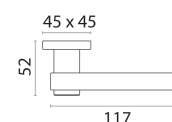

Product Images

SALE SALE SALE SALE SALE SALE

Short Description

A pair of solid brass door handles complete with roses and spindle, in a chrome plated and gold finish.

- Nylon spring-loaded securing rose for self-righting of handles
- Concealed fixings