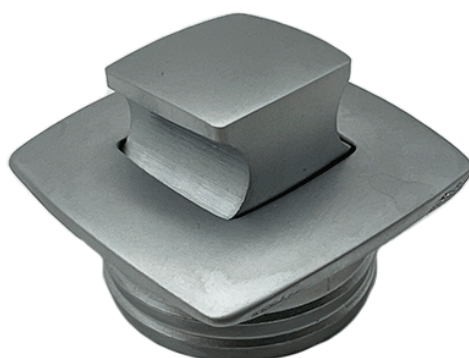

## Product Images

SALE SALE SALE SALE SALE SALE

## Short Description

The Nautilus knob and ferrule is made from solid brass and finished in satin chrome. It is compatible with a range of push button mechanisms, except 309400 and 309411.

## Additional Information

---

Base Height (mm)	33.00
Base Width (mm)	33.00
Protrusion (mm)	15.00
Handle Width (mm)	16.00
Finish	Satin Chrome
Manufacturer	Foresti & Suardi
Weight (kg)	0.050000