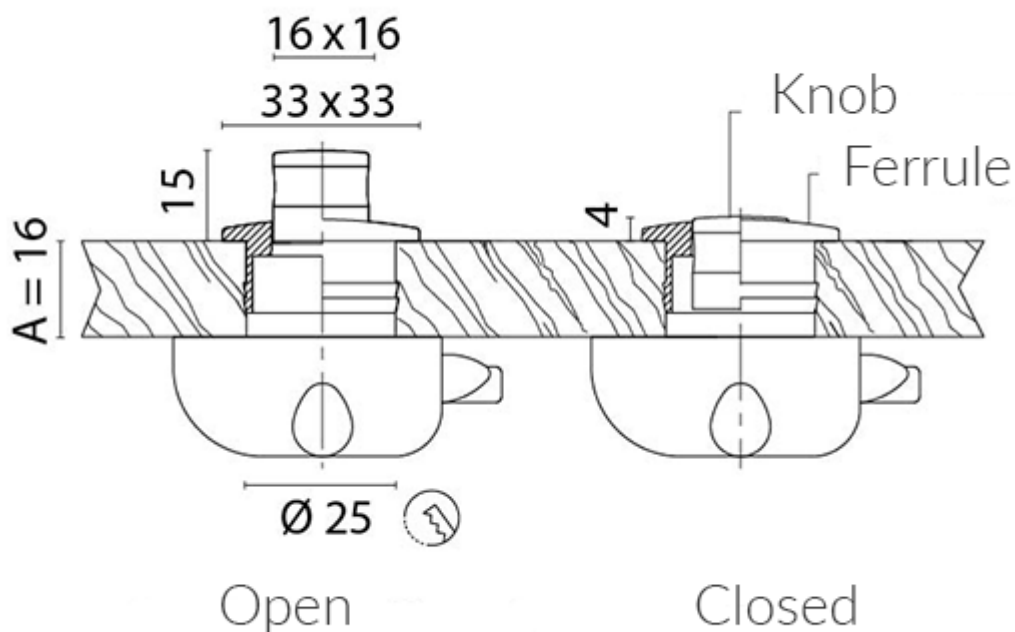

## Product Images

SALE SALE SALE SALE SALE SALE

# Dimensions

## Additional Information

---

Base Height (mm)	33.00
Base Width (mm)	33.00
Protrusion (mm)	15.00
Handle Width (mm)	16.00
Finish	Satin Chrome
Manufacturer	Foresti & Suardi
Weight (kg)	0.050000