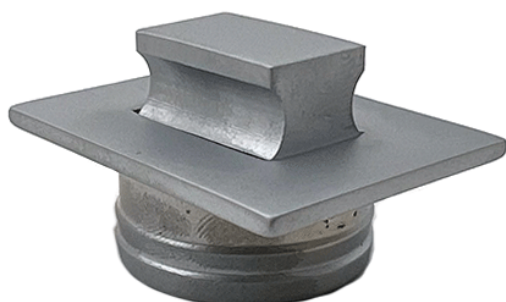

Satin Chrome Knob & Ferrule

Regular Price

£22.33 Special Price

£11.40

Excl. Tax: £9.50

Product Images

SALE SALE SALE SALE SALE SALE

Short Description

A solid brass knob and ferrule in a satin chrome finish. Compatible with our push button mechanisms, except 309400 and 309411.

Description

Dimensions

Additional Information

Base Length (mm)	40.00
Base Width (mm)	30.00
Protrusion (mm)	16.00
Handle Length (mm)	20.00
Handle Width (mm)	12.00
Manufacturer	Foresti & Suardi
Weight (kg)	0.060000