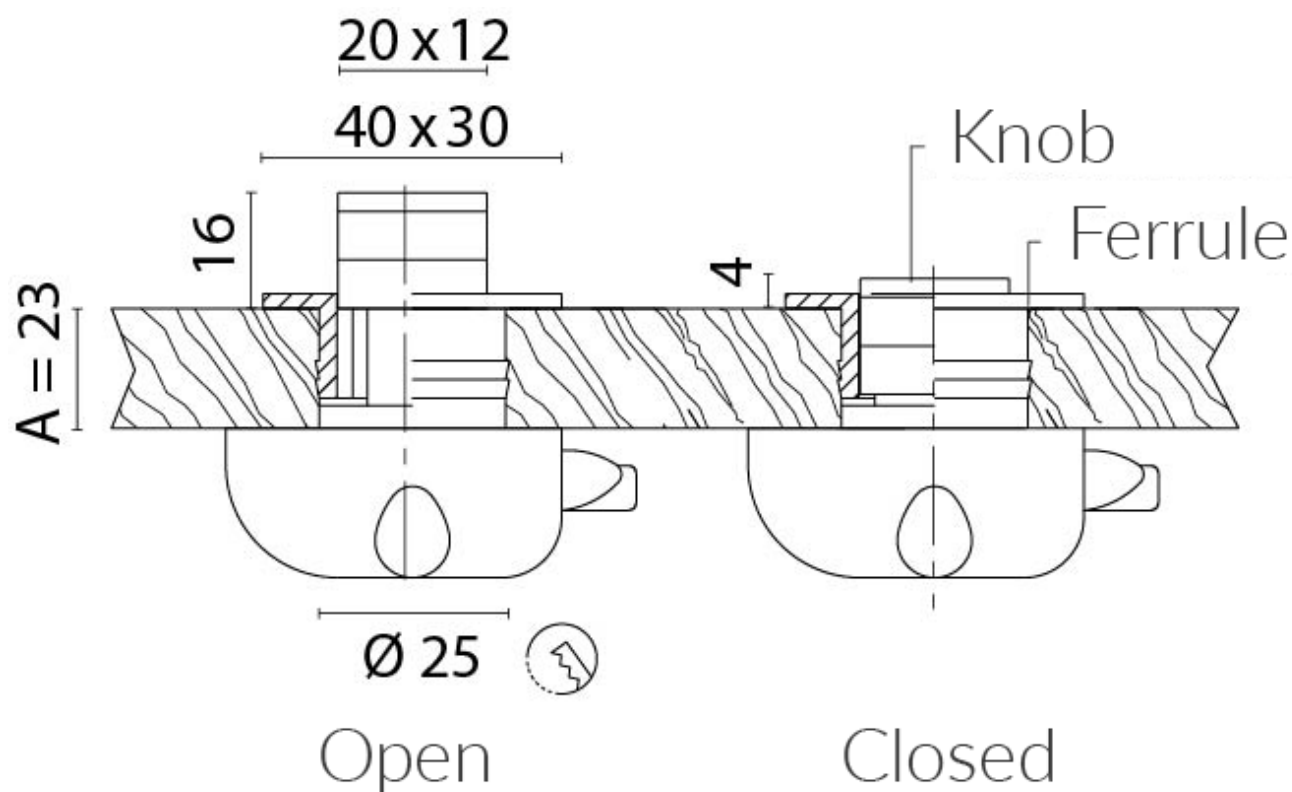

A solid brass knob and ferrule in a satin chrome finish. Compatible with our push button mechanisms, except 309400 and 309411.

Description

Dimensions

Additional Information

Base Length (mm)	40.00
Base Width (mm)	30.00
Protrusion (mm)	16.00
Handle Length (mm)	20.00
Handle Width (mm)	12.00
Manufacturer	Foresti & Suardi
Weight (kg)	0.060000