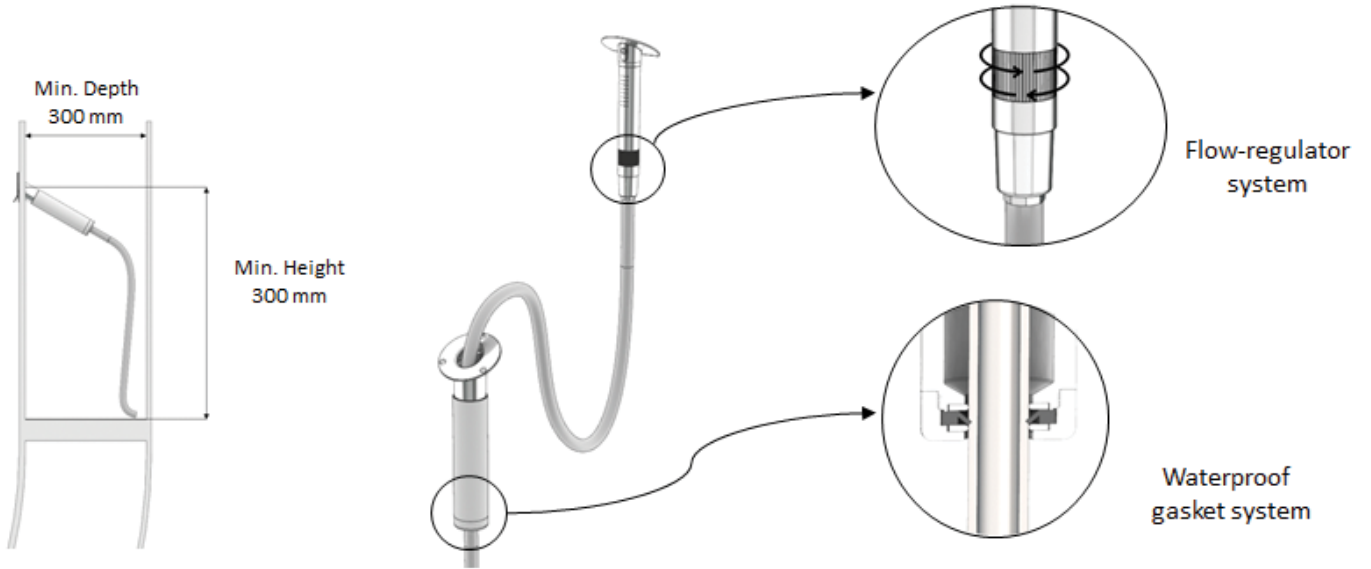

Deck Shower Kit

£355.63

Excl. Tax: £296.36

Product Images

Short Description

Our Deck Shower Kit comprises of an innovative hand shower and an industry leading fresh water pump. A perfect solution for open-craft RIBs and deck showers where cold water only is desired.

Flastwash Hand Shower ([4197A00C](#))

- Pull-out hand shower for exterior use.
- Made from brass and chrome plated.
- Intergrated flow regulator with a ceramic cartridge system ensuring long lasting performance.
- For installation on both vertical and horizontal surfaces.

UP2/E Variable Speed Electronic Fresh Water Pump ([16466015](#))

- Self-priming automatic electric pump with helical PTFE gears.
- Featuring Marco's Intelligent Brain ECU system, the pump can detect the constant pressure in the plumbing system and respond accordingly when the pressure drops.
- Patented flange eliminates condensation build-up in motor housing and extends motor life.

Description

Flatwash Shower - 4197A00C

UP2/E Variable Speed Fresh Water Pump - 16466015

H 164 x L 116 x W 81
H 6 1/2" x L 4 5/8" x W 3 1/4"

Additional Information

Input Voltage	12-24Vdc
Hose Length (mm)	2500.00
Cut-out Diameter (mm)	38.00
Wall Mounted	No
Depth (mm)	Min. 300mm Required
Diameter (mm)	70.00
Hose Connection	3/8" BSP Male
Weight (kg)	3.000000
Finish	Chrome