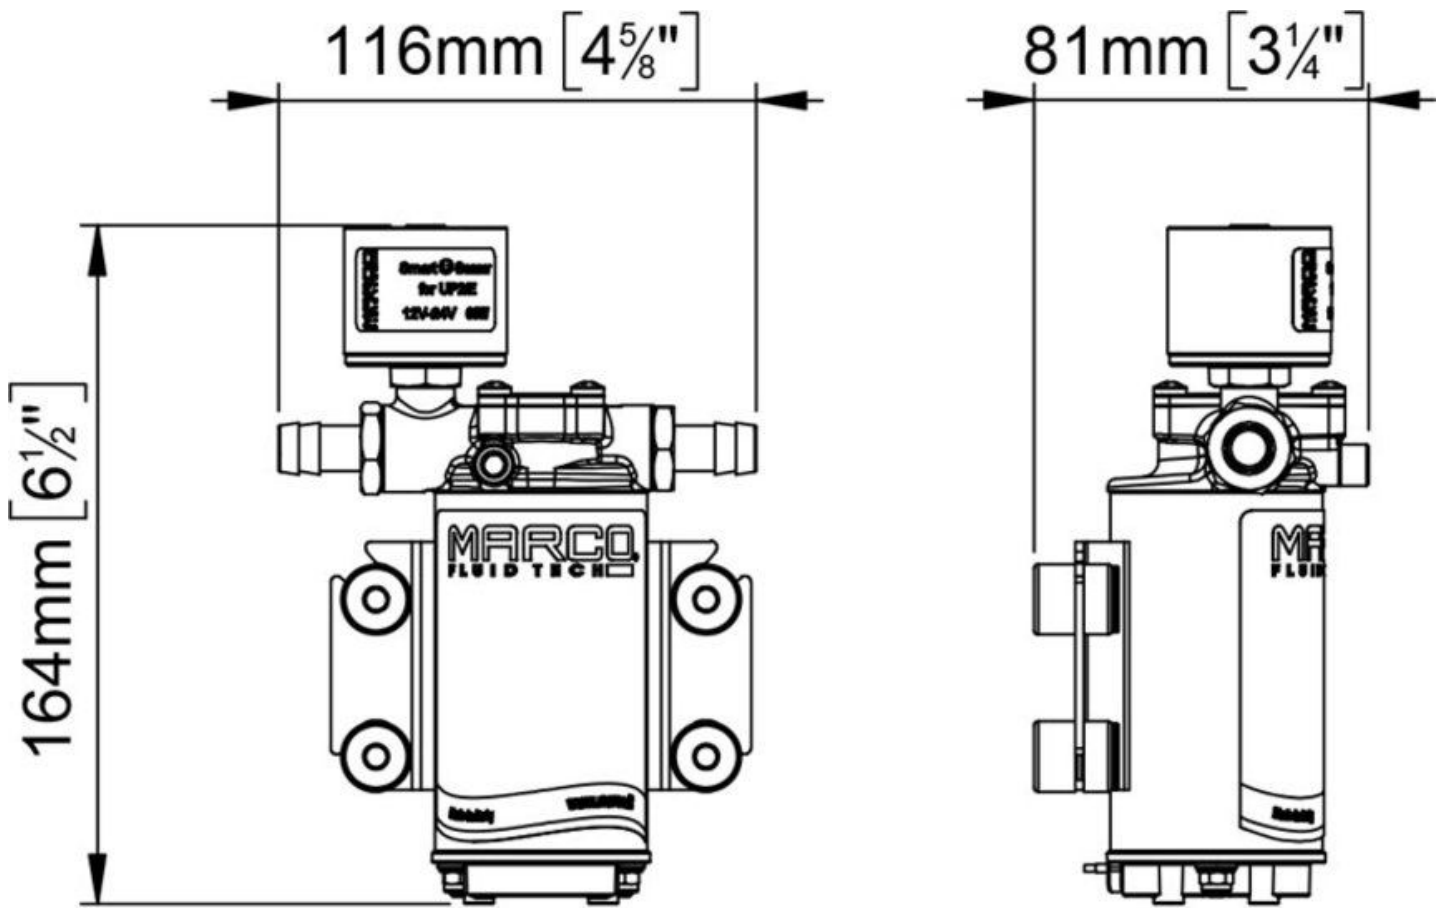

Deck Shower Kit

£355.63

Excl. Tax: £296.36

Product Images

Short Description

Our Deck Shower Kit comprises of an innovative hand shower and an industry leading fresh water pump. A perfect solution for open-craft RIBs and deck showers where cold water only is desired.

Flastwash Hand Shower ([4197A00C](#))

- Pull-out hand shower for exterior use.
- Made from brass and chrome plated.
- Intergrated flow regulator with a ceramic cartridge system ensuring long lasting performance.
- For installation on both vertical and horizontal surfaces.

Description

Flatwash Shower - 4197A00C

UP2/E Variable Speed Fresh Water Pump - 16466015

H 164 x L 116 x W 81
H 6 1/2" x L 4 5/8" x W 3 1/4"

Additional Information

Input Voltage	12-24Vdc
Hose Length (mm)	2500.00
Cut-out Diameter (mm)	38.00
Wall Mounted	No
Depth (mm)	Min. 300mm Required
Diameter (mm)	70.00
Hose Connection	3/8" BSP Male
Weight (kg)	3.000000
Finish	Chrome