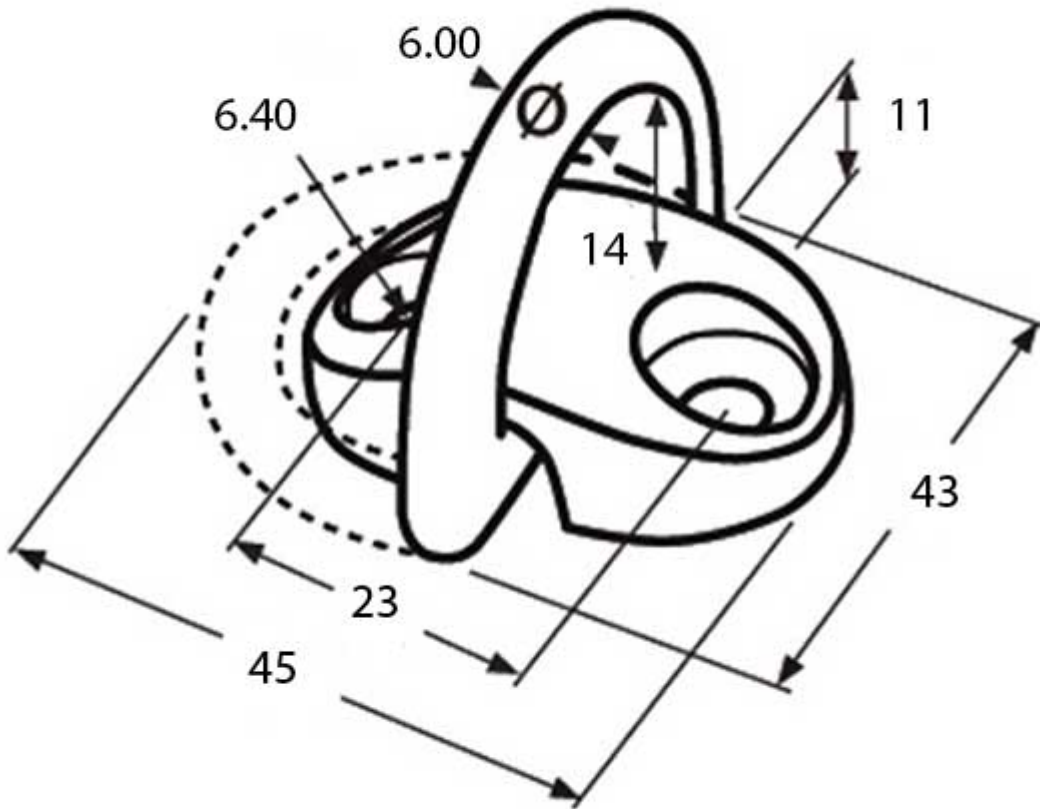

## Product Images

## Short Description

A 316-grade, mirror-polished, stainless steel folding pad eye.

Supplied without fixings.

# Dimensions

## Additional Information

Length (mm)	45.00
Height (mm)	11.00
Width (mm)	43.00
Finish	316 Stainless Steel
Weight (kg)	0.060000