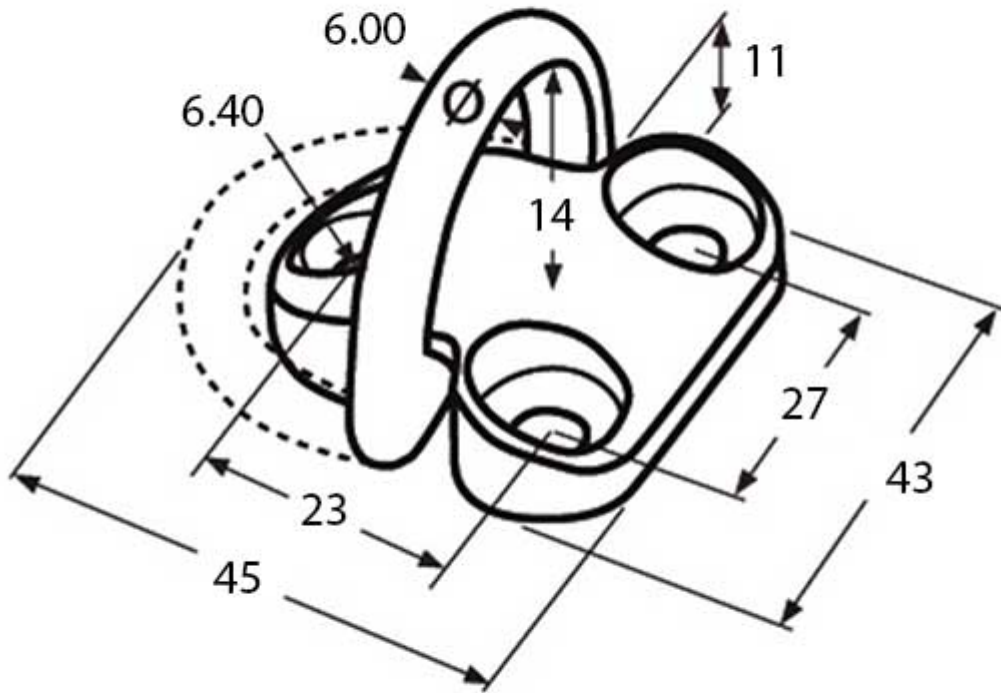

## Product Images

## Short Description

A 316-grade, mirror-polished, stainless steel folding pad eye.

Supplied without fixings.

# Dimensions

## Additional Information

Length (mm)	45.00
Height (mm)	11.00
Width (mm)	43.00
Finish	316 Stainless Steel
Weight (kg)	0.070000