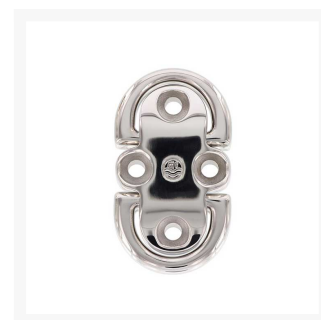

Stainless Steel Folding Pad Eye

£24.07

Excl. Tax: £20.06

Product Images

Short Description

A 316-grade, mirror-polished, stainless steel folding pad eye with two D-rings.
Supplied without fixings.

Description

Dimensions

Additional Information

Length (mm)	73.00
Height (mm)	11.00
Width (mm)	43.00
Finish	316 Stainless Steel
Weight (kg)	0.120000