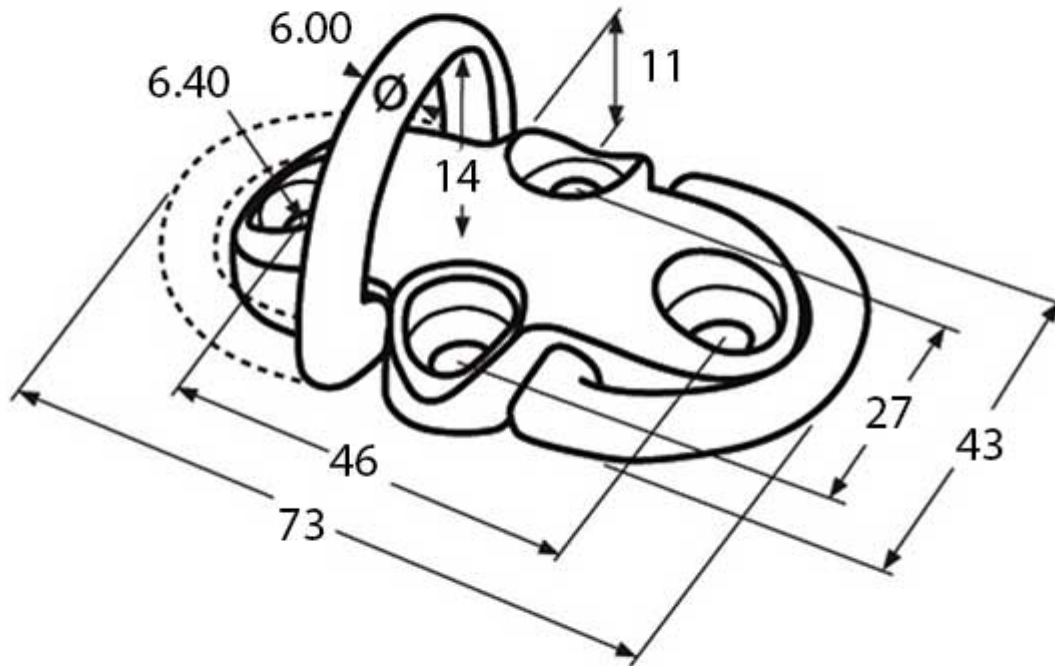

Stainless Steel Folding Pad Eye

£24.07

Excl. Tax: £20.06

Product Images

Short Description

A 316-grade, mirror-polished, stainless steel folding pad eye with two D-rings.
Supplied without fixings.

Description

Dimensions

Additional Information

Length (mm)	73.00
Height (mm)	11.00
Width (mm)	43.00
Finish	316 Stainless Steel
Weight (kg)	0.120000