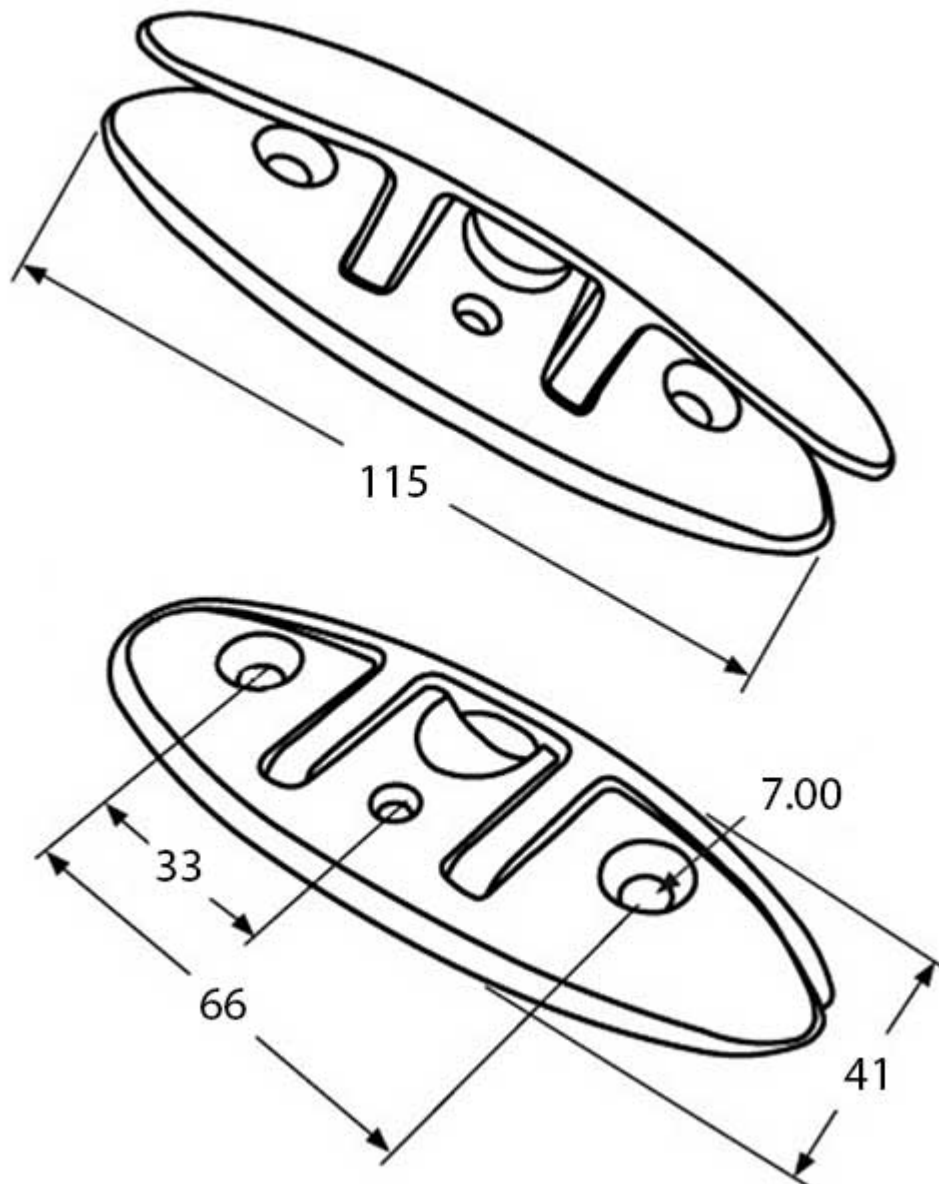

Stainless Steel Folding Cleat

£53.26

Excl. Tax: £44.38

Product Images

Short Description

This folding cleat has a neat design meaning that when not in use the handle is flush to the base, reducing the risk of tripping when on deck. This 115mm cleat is made from 316-grade, stainless steel.

Supplied without fixings.

Description

Dimensions

Additional Information

Length (mm)	115.00
Height (mm)	10.00
Width (mm)	41.00
Finish	316 Stainless Steel
Weight (kg)	1.000000