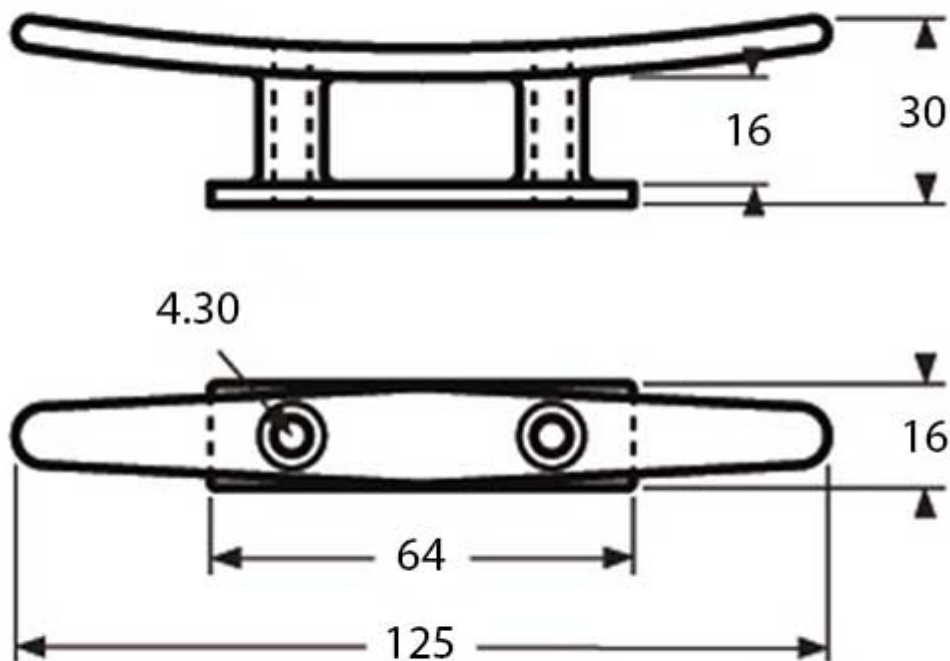

Small Stainless Steel Cleat

From

£10.99

Excl. Tax: £9.16

Product Images

Short Description

A 316-grade stainless steel cleat, available in two lengths.

This marine-grade stainless steel cleat is a cost effective solution for rope management on deck. Offered in two sizes, the cleat's form follows function and is supplied in a polished finish. Both cleat sizes are secured to the installation surface with 2x 3.5mm (No.6) countersunk screws from above. Although screws are not included with the cleat, they can be purchased separately; please see the related products below.

Description

Dimensions

DE-75900SS

DE-7600SS

Additional Information

Finish	316 Stainless Steel
Weight (kg)	0.010000

Product Options

Length (mm):	100.00
	125.00