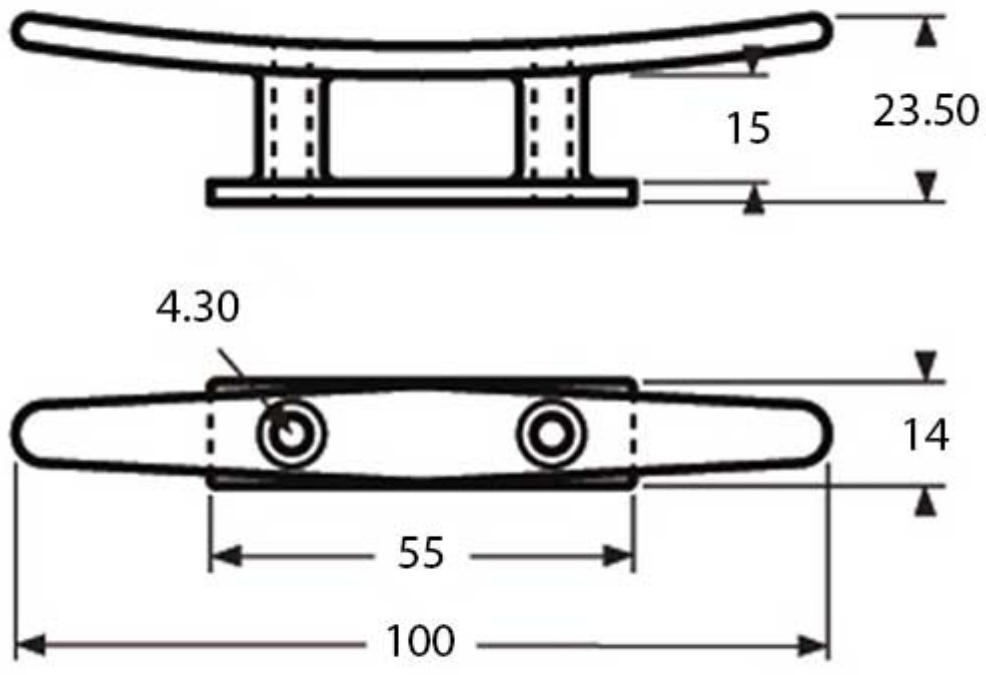

Small Stainless Steel Cleat

From

£10.99

Excl. Tax: £9.16

Product Images

Short Description

A 316-grade stainless steel cleat, available in two lengths.

This marine-grade stainless steel cleat is a cost effective solution for rope management on deck. Offered in two sizes, the cleat's form follows function and is supplied in a polished finish. Both cleat sizes are secured to the installation surface with 2x 3.5mm (No.6) countersunk screws from above. Although screws are not included with the cleat, they can be purchased separately; please see the related products below.

Description

Dimensions

DE-75900SS

DE-7600SS

Additional Information

Finish	316 Stainless Steel
Weight (kg)	0.010000

Product Options

Length (mm):	100.00
	125.00