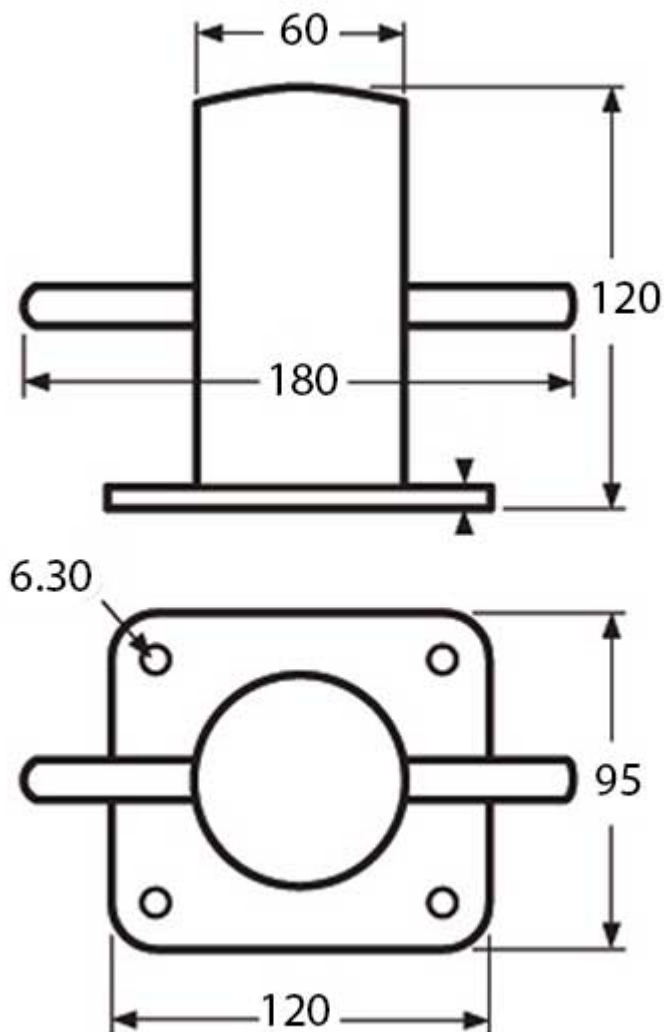

Stainless Steel Bollard - Large

£39.29

Excl. Tax: £32.74

Product Images

Short Description

A 316-grade, stainless steel bollard fixed via four screws. This bollard is available in two sizes.

Please note this is supplied without fixings.

Description

Dimensions

DE-76100SS

DE-76200SS

Additional Information

Finish	316 Stainless Steel
Version	Large
Weight (kg)	0.700000