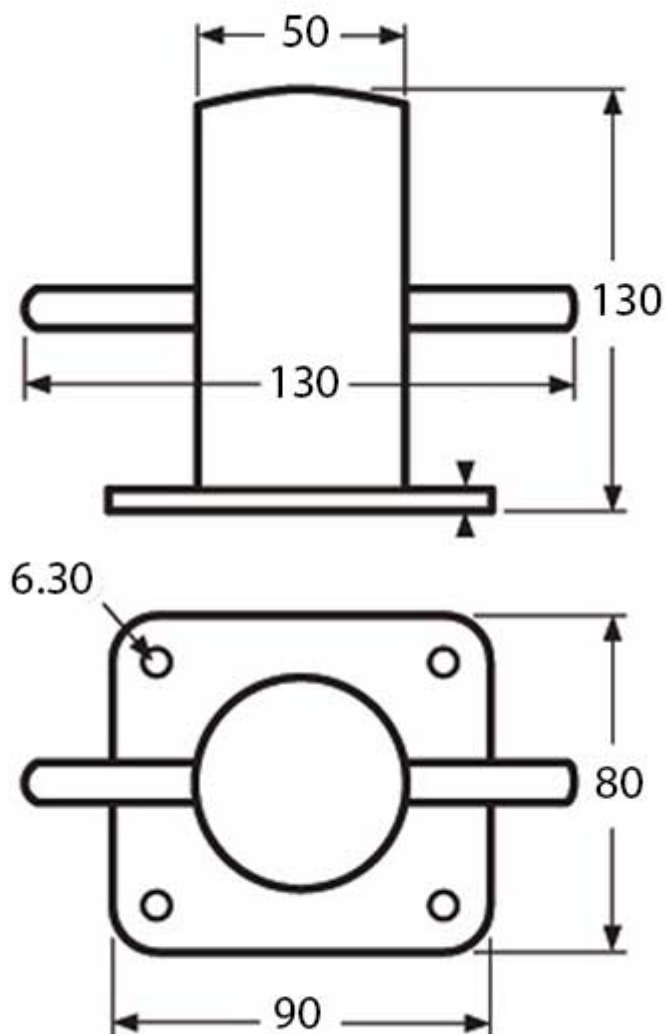

Stainless Steel Bollard - Large

£39.29

Excl. Tax: £32.74

Product Images

Short Description

A 316-grade, stainless steel bollard fixed via four screws. This bollard is available in two sizes.

Please note this is supplied without fixings.

Description

Dimensions

DE-76100SS

DE-76200SS

Additional Information

Finish	316 Stainless Steel
Version	Large
Weight (kg)	0.700000