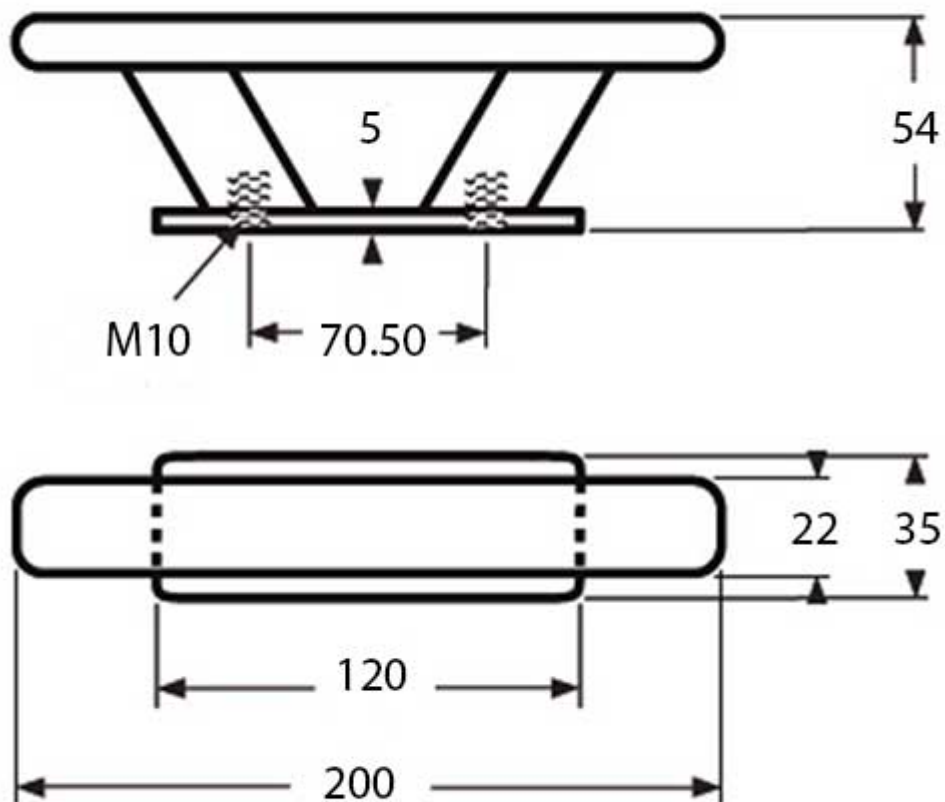

Stainless Steel Cleat with Stud Fixing

From
£32.04
Excl. Tax: £26.70

Product Images

Short Description

A 316-grade, stainless steel, cleat with stud fixings. Available in three sizes.

Please note fixings are not included.

Description

Dimensions

DE-76300SS

DE-76400SS

DE-76500SS

Additional Information

Finish	316 Stainless Steel
--------	---------------------

Product Options

Length (mm):	150.00
	200.00
	265.00