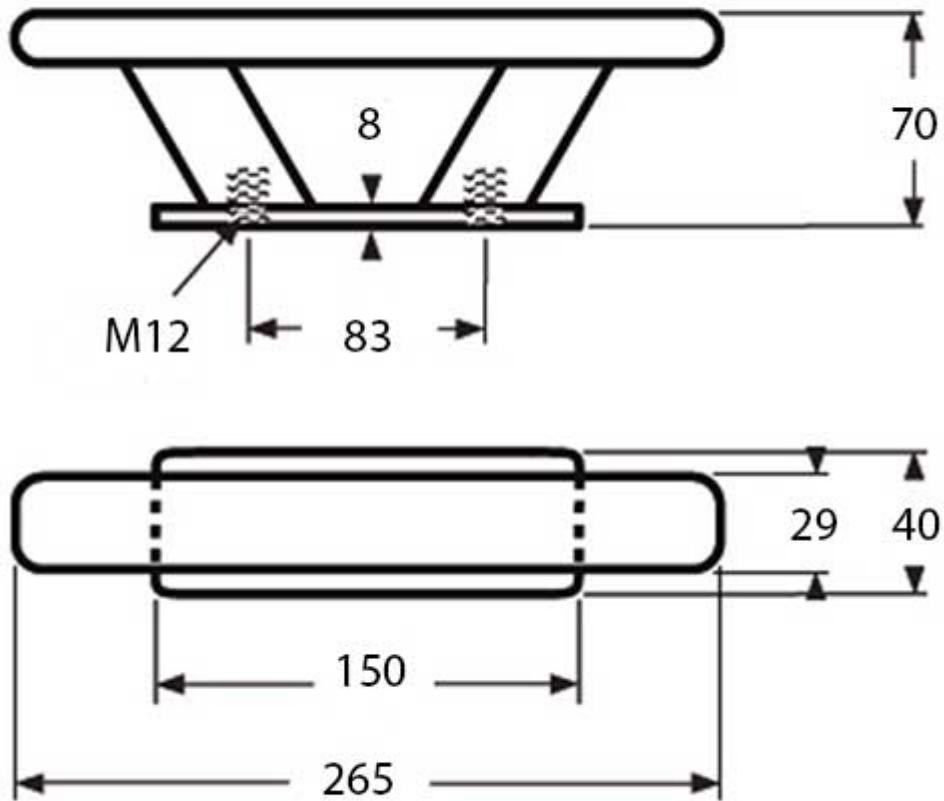

Description

Dimensions

DE-76300SS

DE-76400SS

DE-76500SS

Additional Information

Finish	316 Stainless Steel
--------	---------------------

Product Options

Length (mm):	150.00
	200.00
	265.00