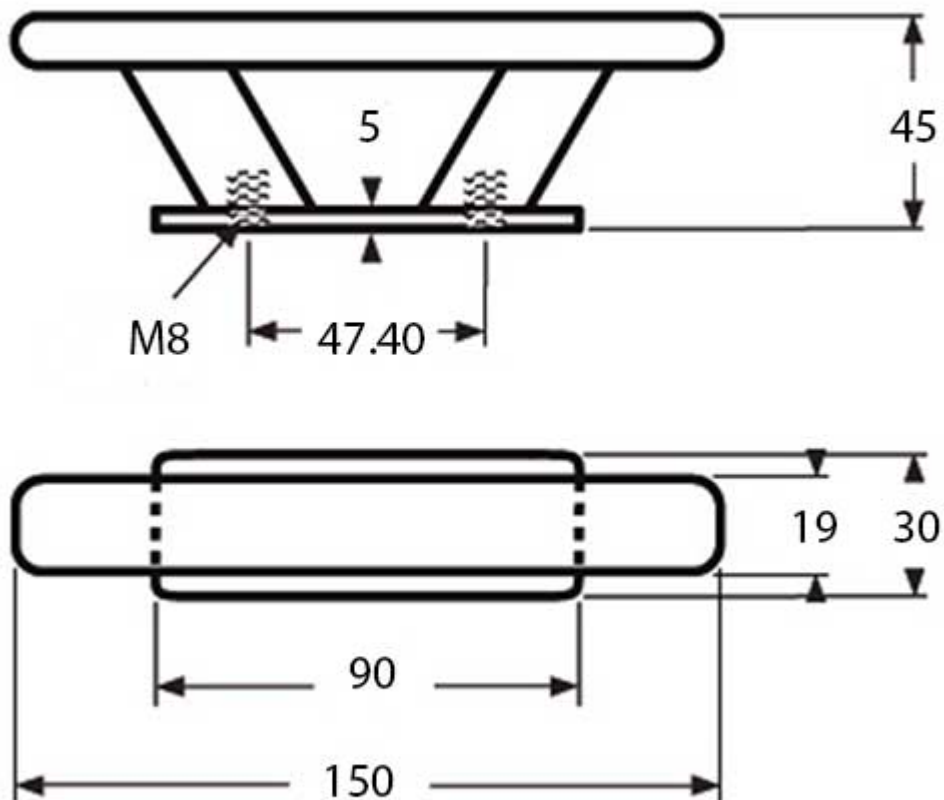

Stainless Steel Cleat with Stud Fixing

From
£32.04
Excl. Tax: £26.70

Product Images

Short Description

A 316-grade, stainless steel, cleat with stud fixings. Available in three sizes.

Please note fixings are not included.

Description

Dimensions

DE-76300SS

DE-76400SS

DE-76500SS

Additional Information

Finish	316 Stainless Steel
--------	---------------------

Product Options

Length (mm):	150.00
	200.00
	265.00