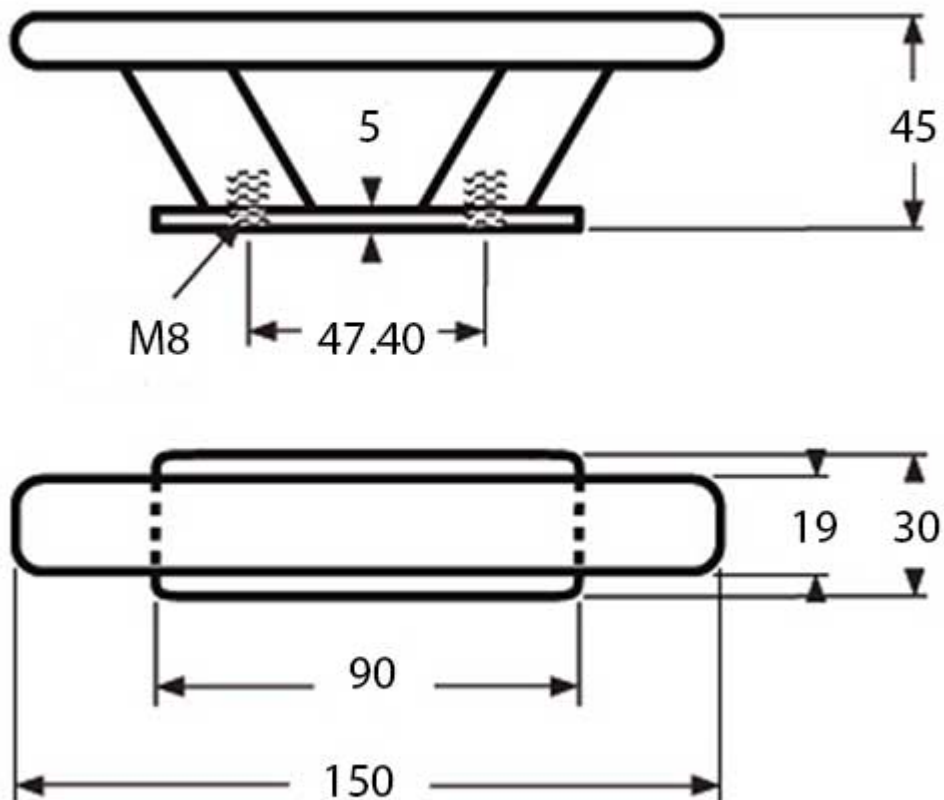

## Short Description

---

A 316-grade, stainless steel, cleat with stud fixings. Available in three sizes.

*Please note fixings are not included.*

# Dimensions

**DE-76300SS**