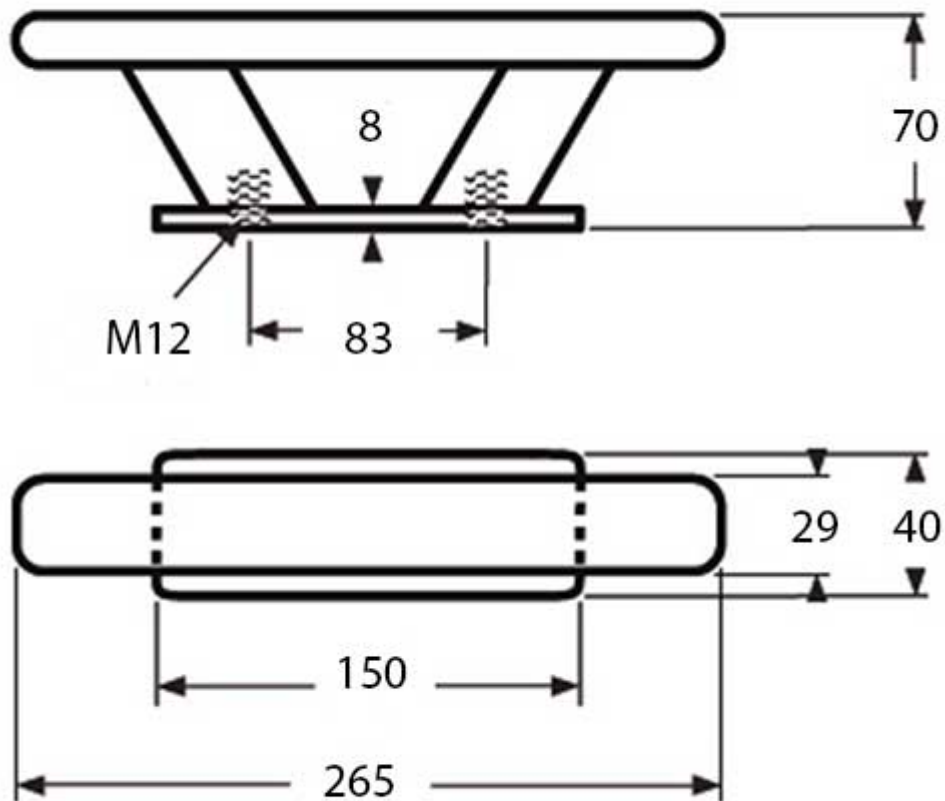

Description

Dimensions

DE-76300SS

DE-76400SS

DE-76500SS

Additional Information

Length (mm)	200.00
Finish	316 Stainless Steel
Weight (kg)	0.380000