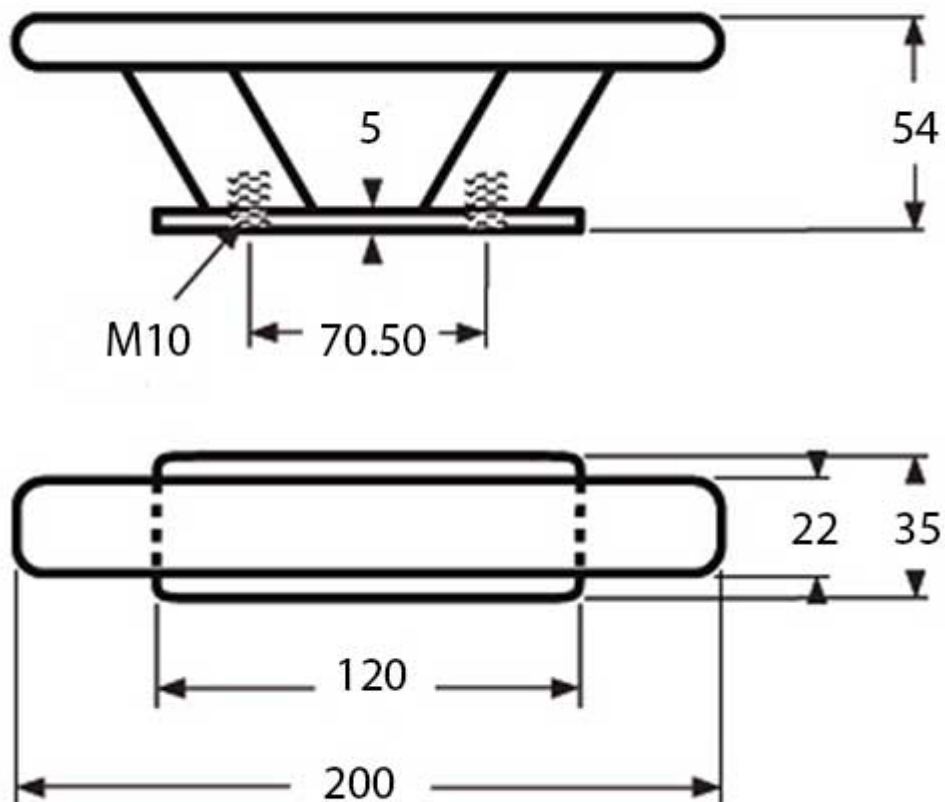

Stainless Steel Cleat with Stud Fixing - 200.00 mm - M10

£41.29

Excl. Tax: £34.41

Product Images

Short Description

A 316-grade, stainless steel, cleat with stud fixings. Available in three sizes.

Please note fixings are not included.

Description

Dimensions

DE-76300SS

DE-76400SS

DE-76500SS

Additional Information

Length (mm)	200.00
Finish	316 Stainless Steel
Weight (kg)	0.380000