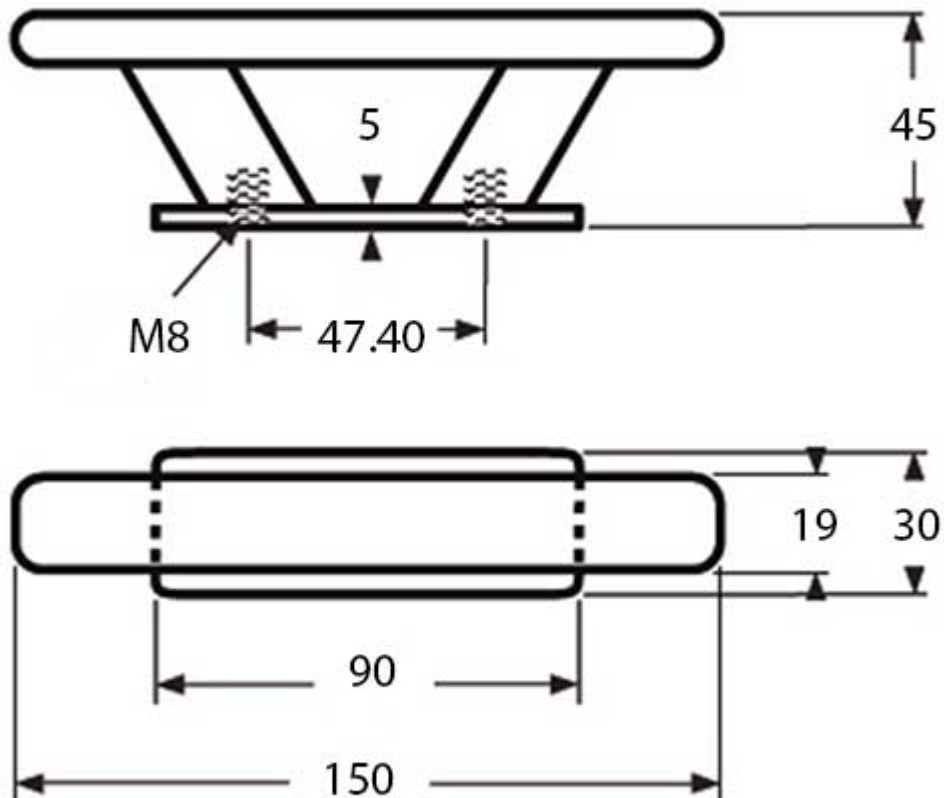

Stainless Steel Cleat with Stud Fixing - 200.00 mm - M10

£41.29

Excl. Tax: £34.41

Product Images

Short Description

A 316-grade, stainless steel, cleat with stud fixings. Available in three sizes.

Please note fixings are not included.

Description

Dimensions

DE-76300SS

DE-76400SS

DE-76500SS

Additional Information

Length (mm)	200.00
Finish	316 Stainless Steel
Weight (kg)	0.380000