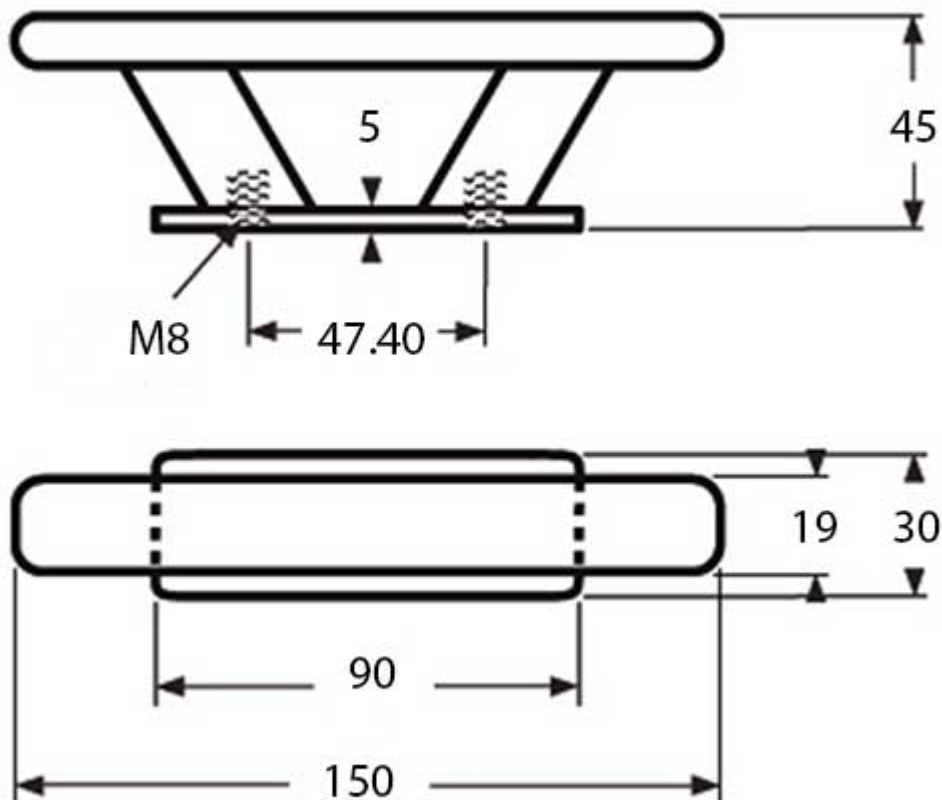

Stainless Steel Cleat with Stud Fixing - 265.00 mm - M12

£55.16

Excl. Tax: £45.97

Product Images

Short Description

A 316-grade, stainless steel, cleat with stud fixings. Available in three sizes.

Please note fixings are not included.

Description

Dimensions

DE-76300SS

DE-76400SS

DE-76500SS

Additional Information

Length (mm)	265.00
Finish	316 Stainless Steel
Weight (kg)	0.650000