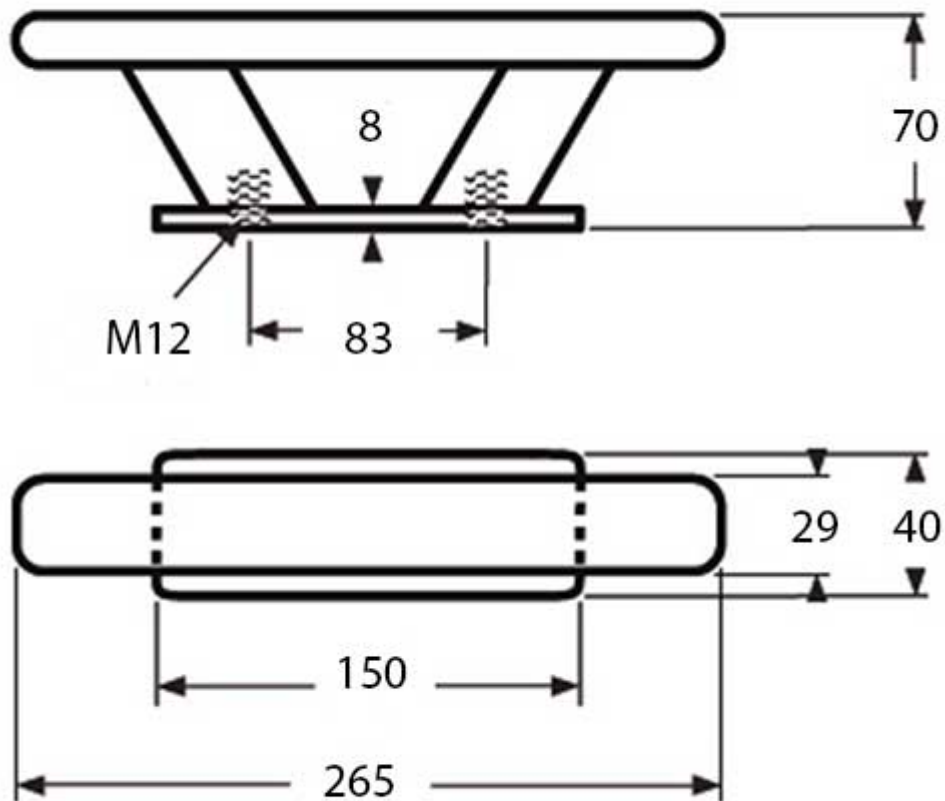

Description

Dimensions

DE-76300SS

DE-76400SS

DE-76500SS

Additional Information

Length (mm)	265.00
Finish	316 Stainless Steel
Weight (kg)	0.650000