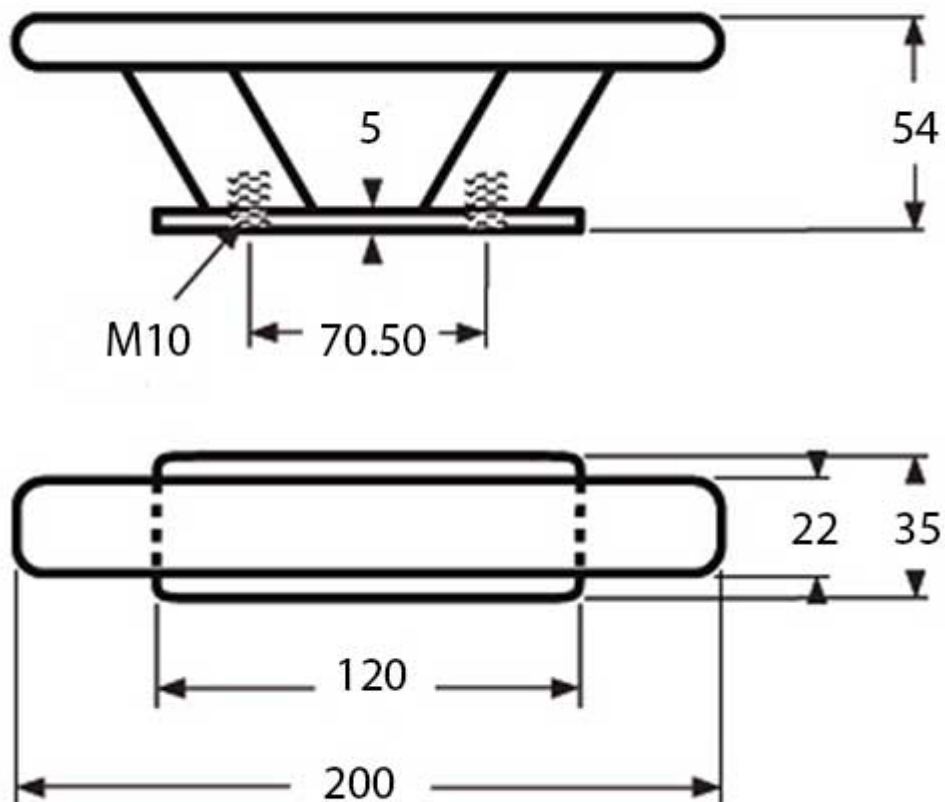

Stainless Steel Cleat with Stud Fixing - 265.00 mm - M12

£55.16

Excl. Tax: £45.97

Product Images

Short Description

A 316-grade, stainless steel, cleat with stud fixings. Available in three sizes.

Please note fixings are not included.

Description

Dimensions

DE-76300SS

DE-76400SS

DE-76500SS

Additional Information

Length (mm)	265.00
Finish	316 Stainless Steel
Weight (kg)	0.650000