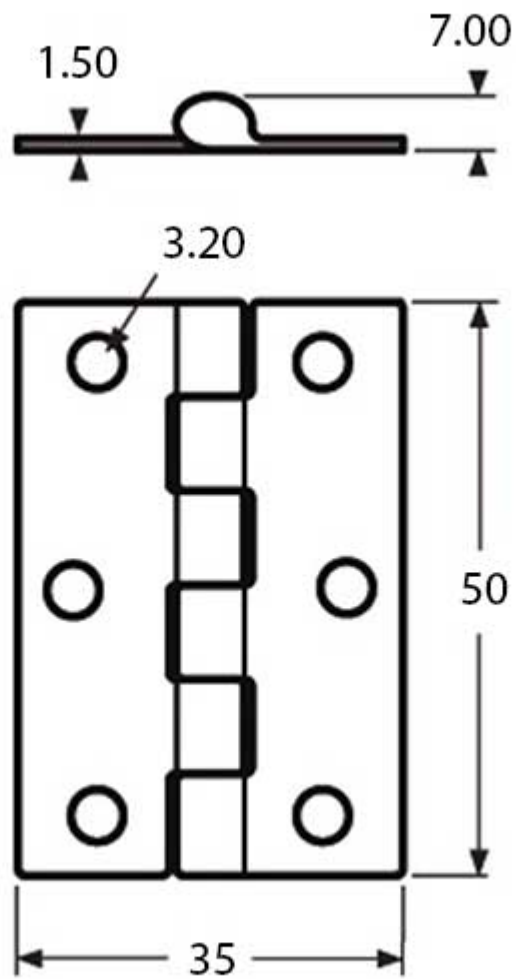

## Short Description

---

A 316-grade, stainless steel, double tail hinge.

Available in three sizes.

# Dimensions

DE-76600SS