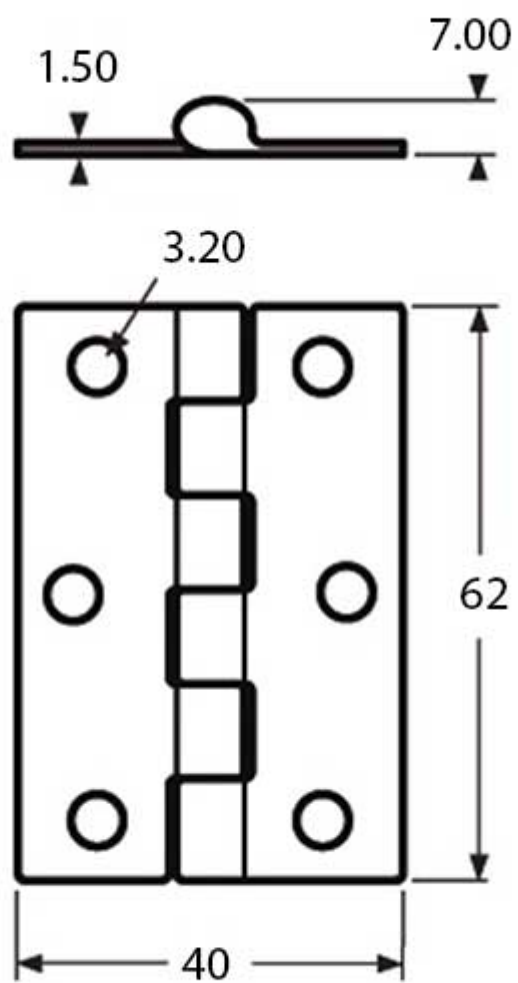

Stainless Steel Double Tail Hinge - 50.00mm x 77.00mm

£12.66

Excl. Tax: £10.55

Product Images

Short Description

A 316-grade, stainless steel, double tail hinge.

Available in three sizes.

Description

Dimensions

DE-76600SS

DE-76700SS

DE-76800SS

Additional Information

Finish	316 Stainless Steel
Weight (kg)	0.050000