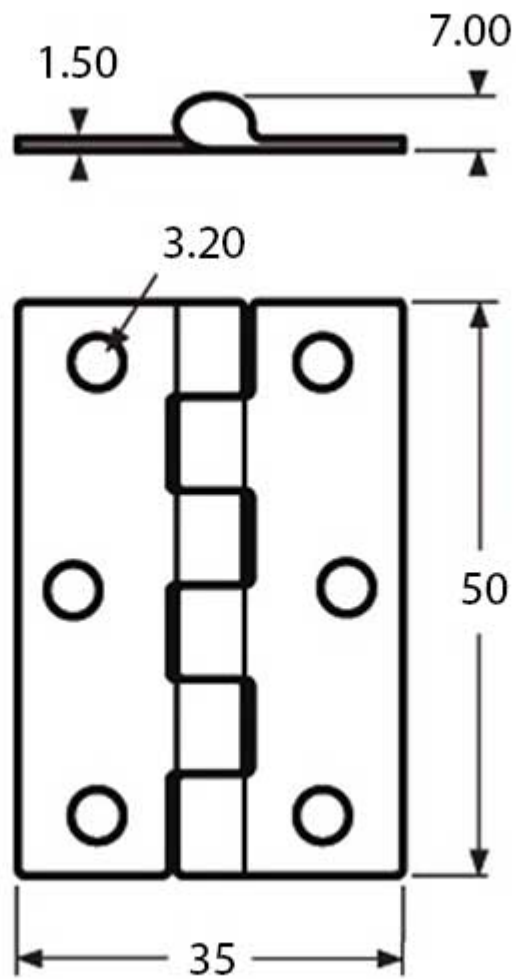

Stainless Steel Double Tail Hinge - 50.00mm x 77.00mm

£12.66

Excl. Tax: £10.55

Product Images

Short Description

A 316-grade, stainless steel, double tail hinge.

Available in three sizes.

Description

Dimensions

DE-76600SS

DE-76700SS

DE-76800SS

Additional Information

Finish	316 Stainless Steel
Weight (kg)	0.050000