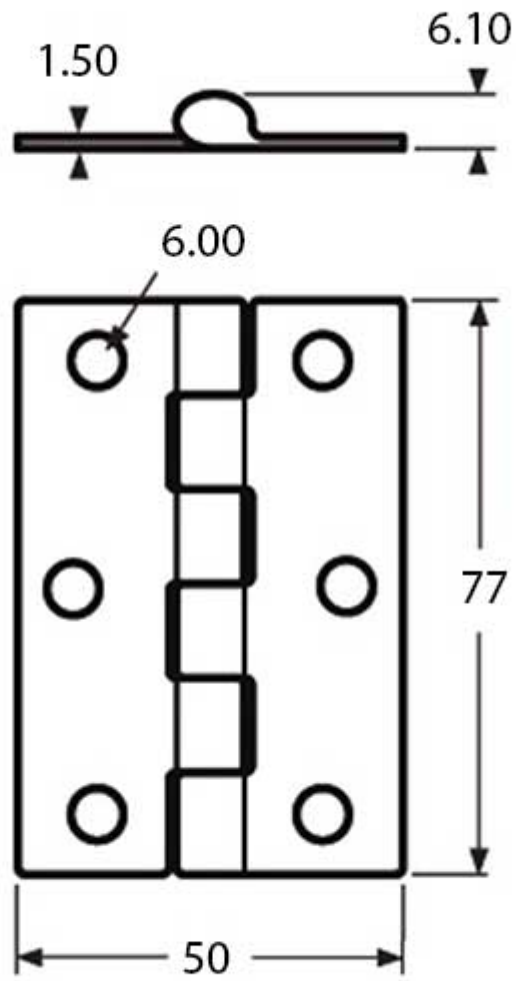

Stainless Steel Double Tail Hinge - 50.00mm x 77.00mm

£12.66

Excl. Tax: £10.55

Product Images

Short Description

A 316-grade, stainless steel, double tail hinge.

Available in three sizes.

Description

Dimensions

DE-76600SS

DE-76700SS

DE-76800SS

Additional Information

Finish	316 Stainless Steel
Weight (kg)	0.050000