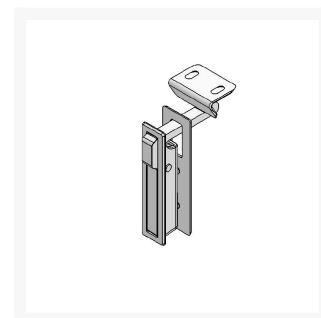

Flush Cupboard Latch

£35.76

Excl. Tax: £29.80

Product Images

Short Description

This cupboard latch is made from pressure die-cast brass and chrome plated to a mirror finish.

This neat and compact design means that the latch protrudes by only 12mm. The latch is simply pushed to reveal a curved lever, allowing you to pull the cupboard or drawer open.

Description

Dimensions

Plate

Striker

Additional Information

Length (mm)	71.00
Width (mm)	16.00
Depth (mm)	25.00
Finish	Chrome
Manufacturer	Foresti & Suardi
Weight (kg)	0.090000