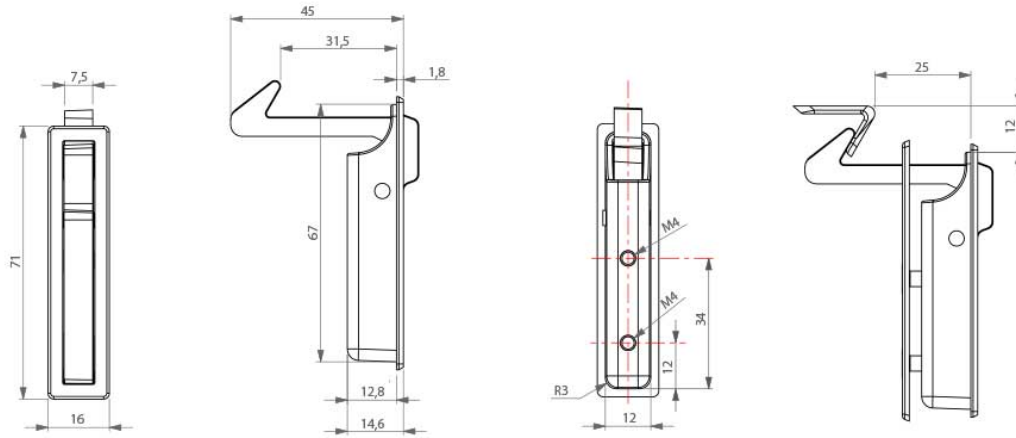

Flush Cupboard Latch

£35.76

Excl. Tax: £29.80

Product Images

Short Description

This cupboard latch is made from pressure die-cast brass and chrome plated to a mirror finish.

This neat and compact design means that the latch protrudes by only 12mm. The latch is simply pushed to reveal a curved lever, allowing you to pull the cupboard or drawer open.

Description

Dimensions

Plate

Striker

Additional Information

Length (mm)	71.00
Width (mm)	16.00
Depth (mm)	25.00
Finish	Chrome
Manufacturer	Foresti & Suardi
Weight (kg)	0.090000