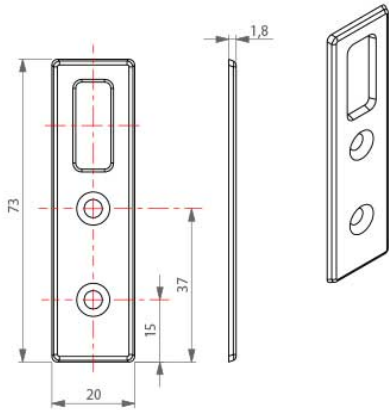

Flush Cupboard Latch

£35.76

Excl. Tax: £29.80

Product Images

Short Description

This cupboard latch is made from pressure die-cast brass and chrome plated to a mirror finish.

This neat and compact design means that the latch protrudes by only 12mm. The latch is simply pushed to reveal a curved lever, allowing you to pull the cupboard or drawer open.

Description

Dimensions

Plate

Striker

Additional Information

Length (mm)	71.00
Width (mm)	16.00
Depth (mm)	25.00
Finish	Chrome
Manufacturer	Foresti & Suardi
Weight (kg)	0.090000