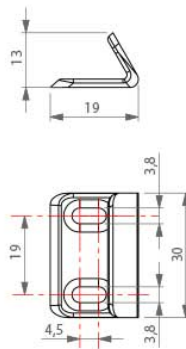

Flush Cupboard Latch

£35.76

Excl. Tax: £29.80

Product Images

Short Description

This cupboard latch is made from pressure die-cast brass and chrome plated to a mirror finish.

This neat and compact design means that the latch protrudes by only 12mm. The latch is simply pushed to reveal a curved lever, allowing you to pull the cupboard or drawer open.

Description

Dimensions

Plate

Striker

Additional Information

Length (mm)	71.00
Width (mm)	16.00
Depth (mm)	25.00
Finish	Chrome
Manufacturer	Foresti & Suardi
Weight (kg)	0.090000