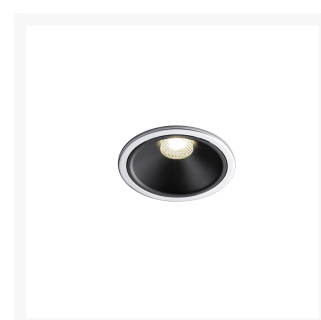

Nettuno GT Spotlight

Product Images

Short Description

The Nettuno spotlight range brings the antiglare luminaire design philosophy into a compact package. At only 28mm deep, the fittings require only a shallow recess, making them ideal for tight spots or areas with restricted headroom.

Nettuno GT packs a huge amount of technology into a very compact form. The Nichia™ LED chip produces a very high quality LED output with an average colour rendering index of over 90. The spotlight is waterproof from the front and rear with a 65 ingress protection rating and is available in 3200°K or 4000°K colour temperatures. The contrasting chrome bezel adds a decorative touch and ties the fitting in with other similarly finished items nearby.

- Interior & exterior spotlight
- Galvanised brass face, chrome plated

- Tempered glass lens
- Anodised aluminium heatsink
- Available 3200°K or 4000°K
- CRI>90

Description

Heat Dissipation

Heat dissipation is key to the performance and longevity of LED lighting. Our Power LED modules have been carefully designed to ensure that the heat is taken away from the LED chips and dissipated through the incorporated heat sink designed into the product housing.

Product Options

LED Colour:	White 3200°K
	White 4000°K