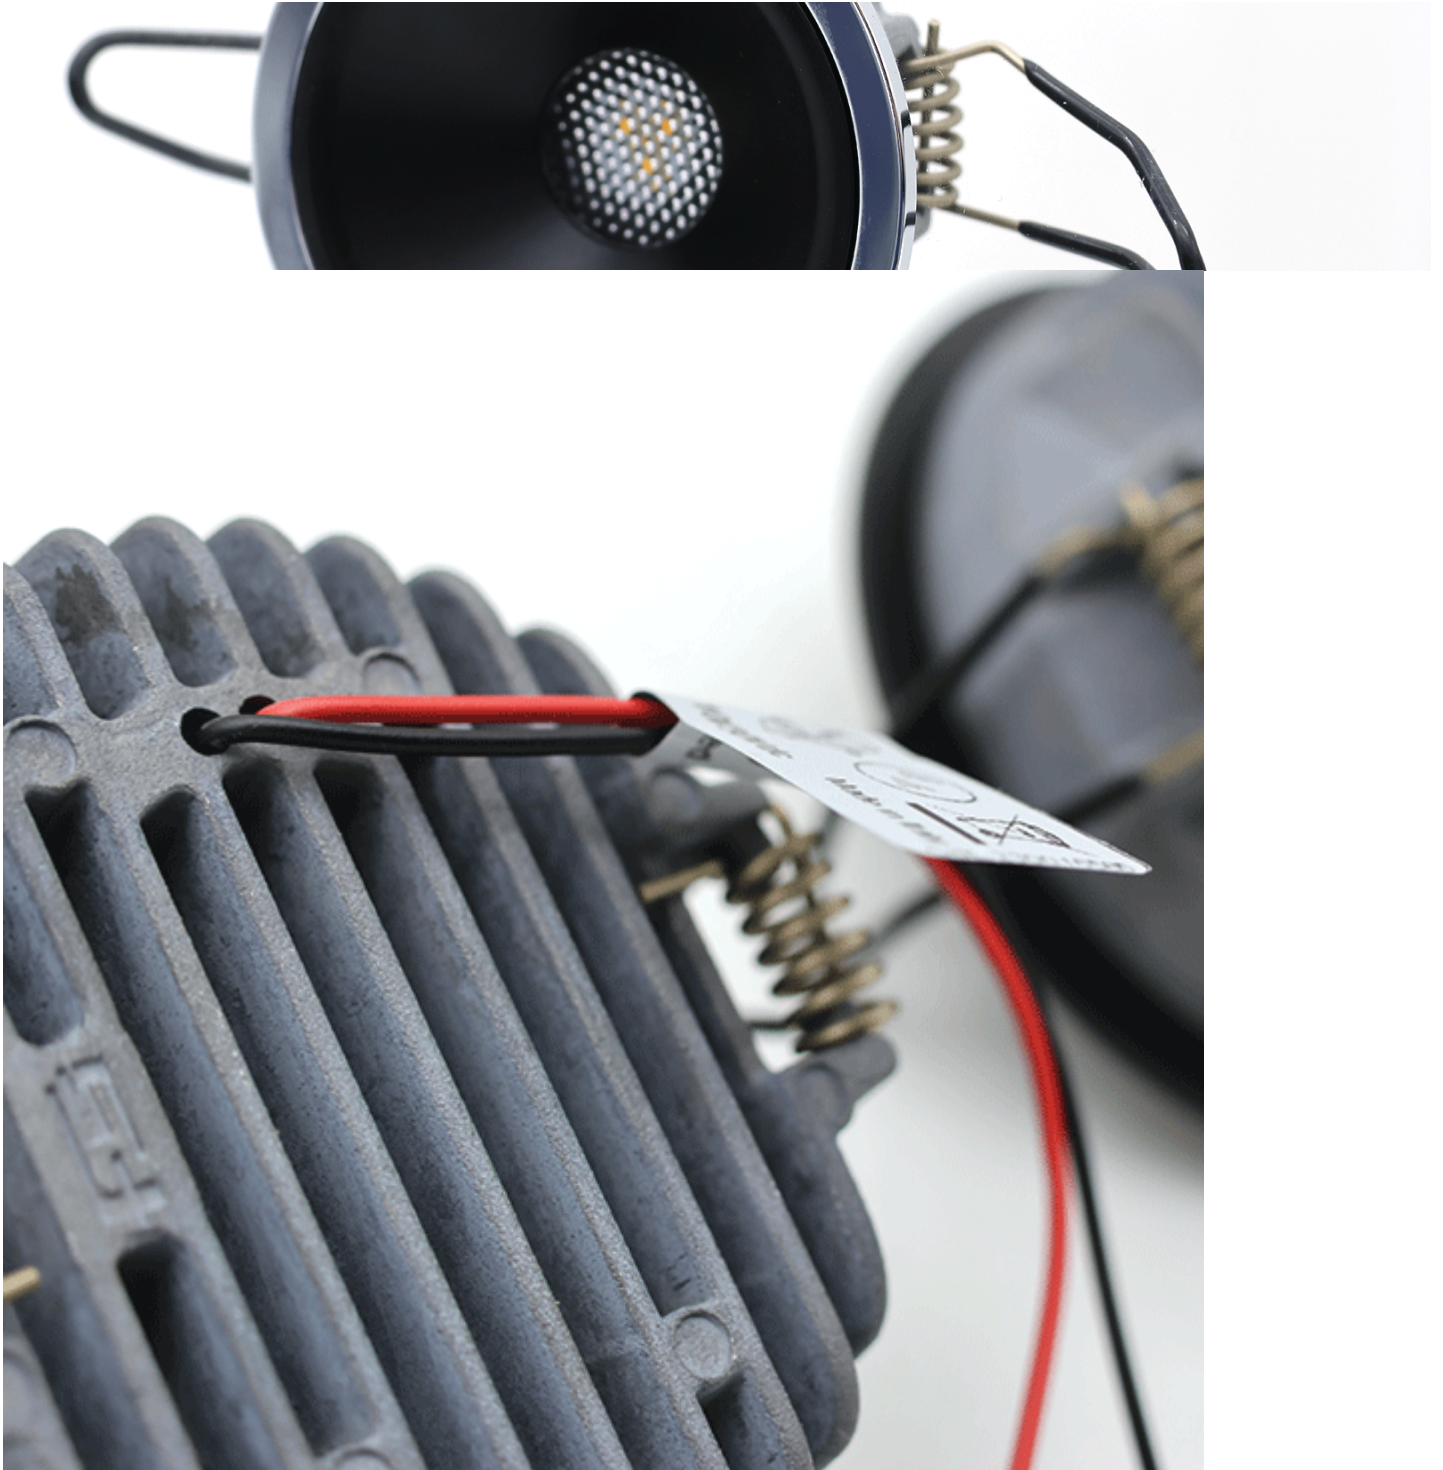

Nettuno GT Spotlight

Product Images

Short Description

The Nettuno spotlight range brings the antiglare luminaire design philosophy into a compact package. At only 28mm deep, the fittings require only a shallow recess, making them ideal for tight spots or areas with restricted headroom.

Nettuno GT packs a huge amount of technology into a very compact form. The Nichia™ LED chip produces a very high quality LED output with an average colour rendering index of over 90. The spotlight is waterproof from the front and rear with a 65 ingress protection rating and is available in 3200°K or 4000°K colour temperatures. The contrasting chrome bezel adds a decorative touch and ties the fitting in with other similarly finished items nearby.

- Interior & exterior spotlight
- Galvanised brass face, chrome plated

- Tempered glass lens
- Anodised aluminium heatsink
- Available 3200°K or 4000°K
- CRI>90

Description

Heat Dissipation

Heat dissipation is key to the performance and longevity of LED lighting. Our Power LED modules have been carefully designed to ensure that the heat is taken away from the LED chips and dissipated through the incorporated heat sink designed into the product housing.

Product Options

LED Colour:	White 3200°K
	White 4000°K