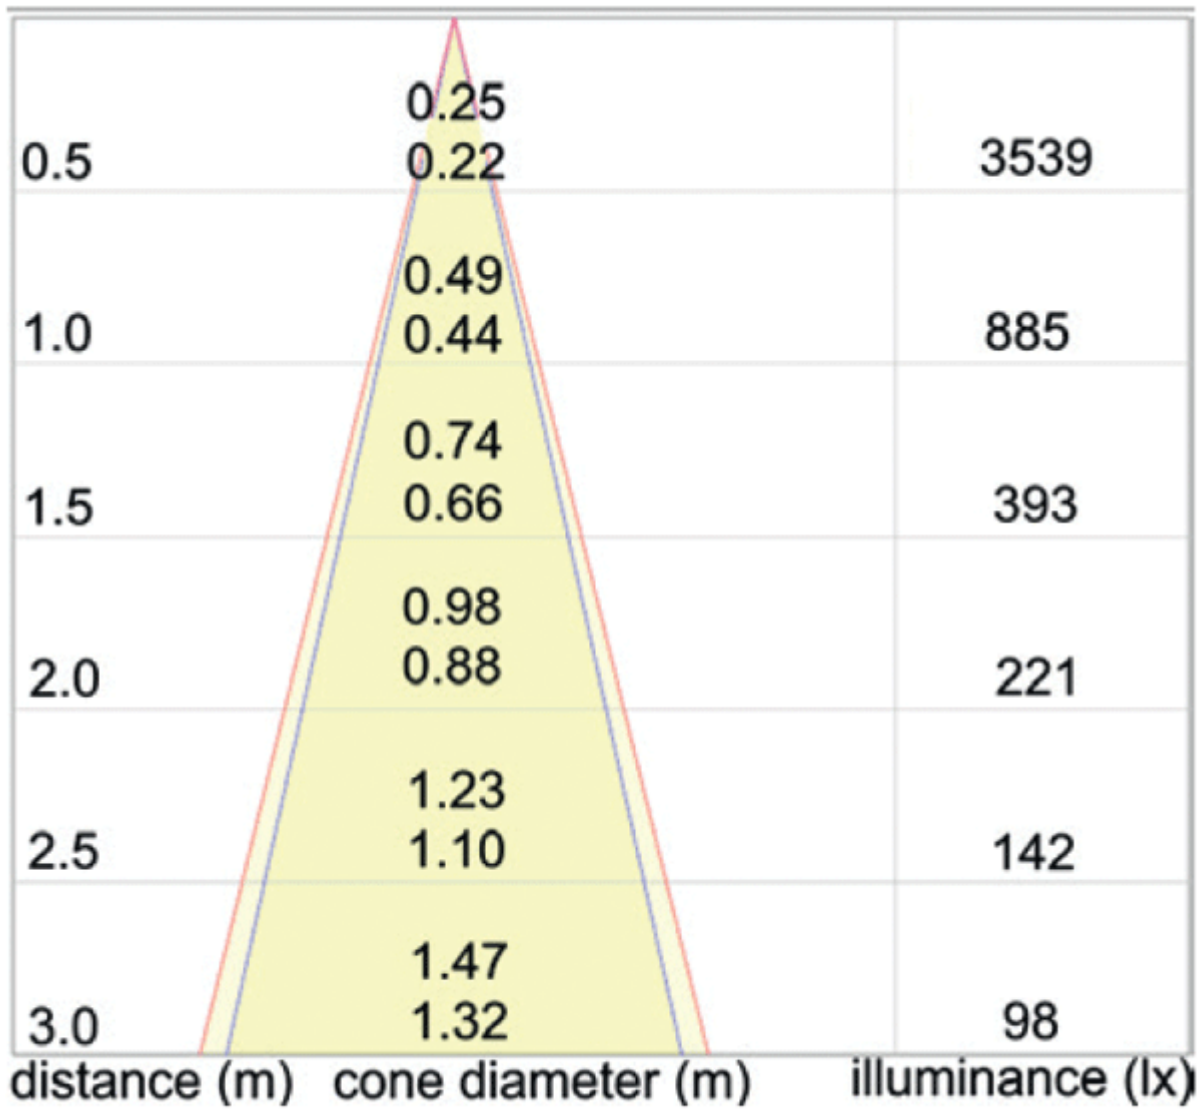

A Family of Fittings

The Nettuno range features a number of models based on the same physical platform and design philosophy. There is a luminaire for every job.

Photometric data coming soon...

5250 44° Lens (.9)

5250 29° Lens (.9M)

5250 29° Lens (.9M)

5250 14° Lens (.9N)

0.5	0.15 0.12	7172
1.0	0.30 0.25	1793
1.5	0.44 0.37	797
2.0	0.59 0.50	448
2.5	0.74 0.62	287
3.0	0.89 0.75	199
distance (m)	cone diameter (m)	illuminance(lx)