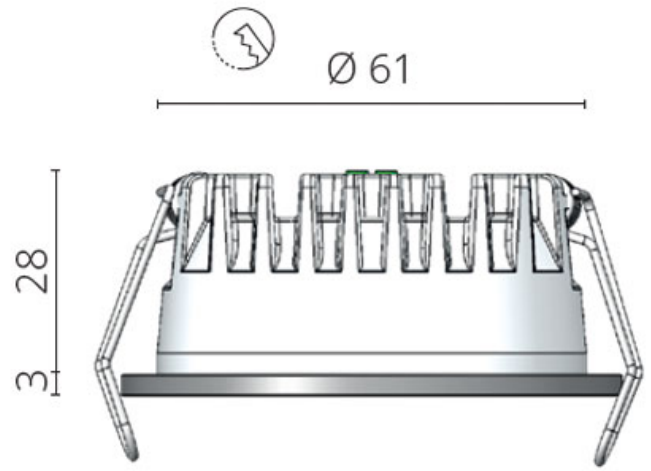

Nettuno GT Spotlight

Product Images

Short Description

The Nettuno spotlight range brings the antiglare luminaire design philosophy into a compact package. At only 28mm deep, the fittings require only a shallow recess, making them ideal for tight spots or areas with restricted headroom.

A Family of Fittings

The Nettuno range features a number of models based on the same physical platform and design philosophy. There is a luminaire for every job.

Photometric data coming soon...

5250 44° Lens (.9)

5250 29° Lens (.9M)

5250 29° Lens (.9M)

5250 14° Lens (.9N)

0.5	0.15 0.12	7172
1.0	0.30 0.25	1793
1.5	0.44 0.37	797
2.0	0.59 0.50	448
2.5	0.74 0.62	287
3.0	0.89 0.75	199
distance (m)	cone diameter (m)	illuminance(lx)

Power Led

Additional Information

Weight (kg)	0.150000
Manufacturer	Foresti & Suardi
Installation	Recessed
Light Element Type	Power LED
Wattage	3.6W
Input Voltage	10-30Vdc
IP Rating	IP65
Dimmer	Yes
Bezel Size (mm)	Ø70.00
Cut-out Size (mm)	Ø61.00
Depth (mm)	28.00
Finish	Chrome