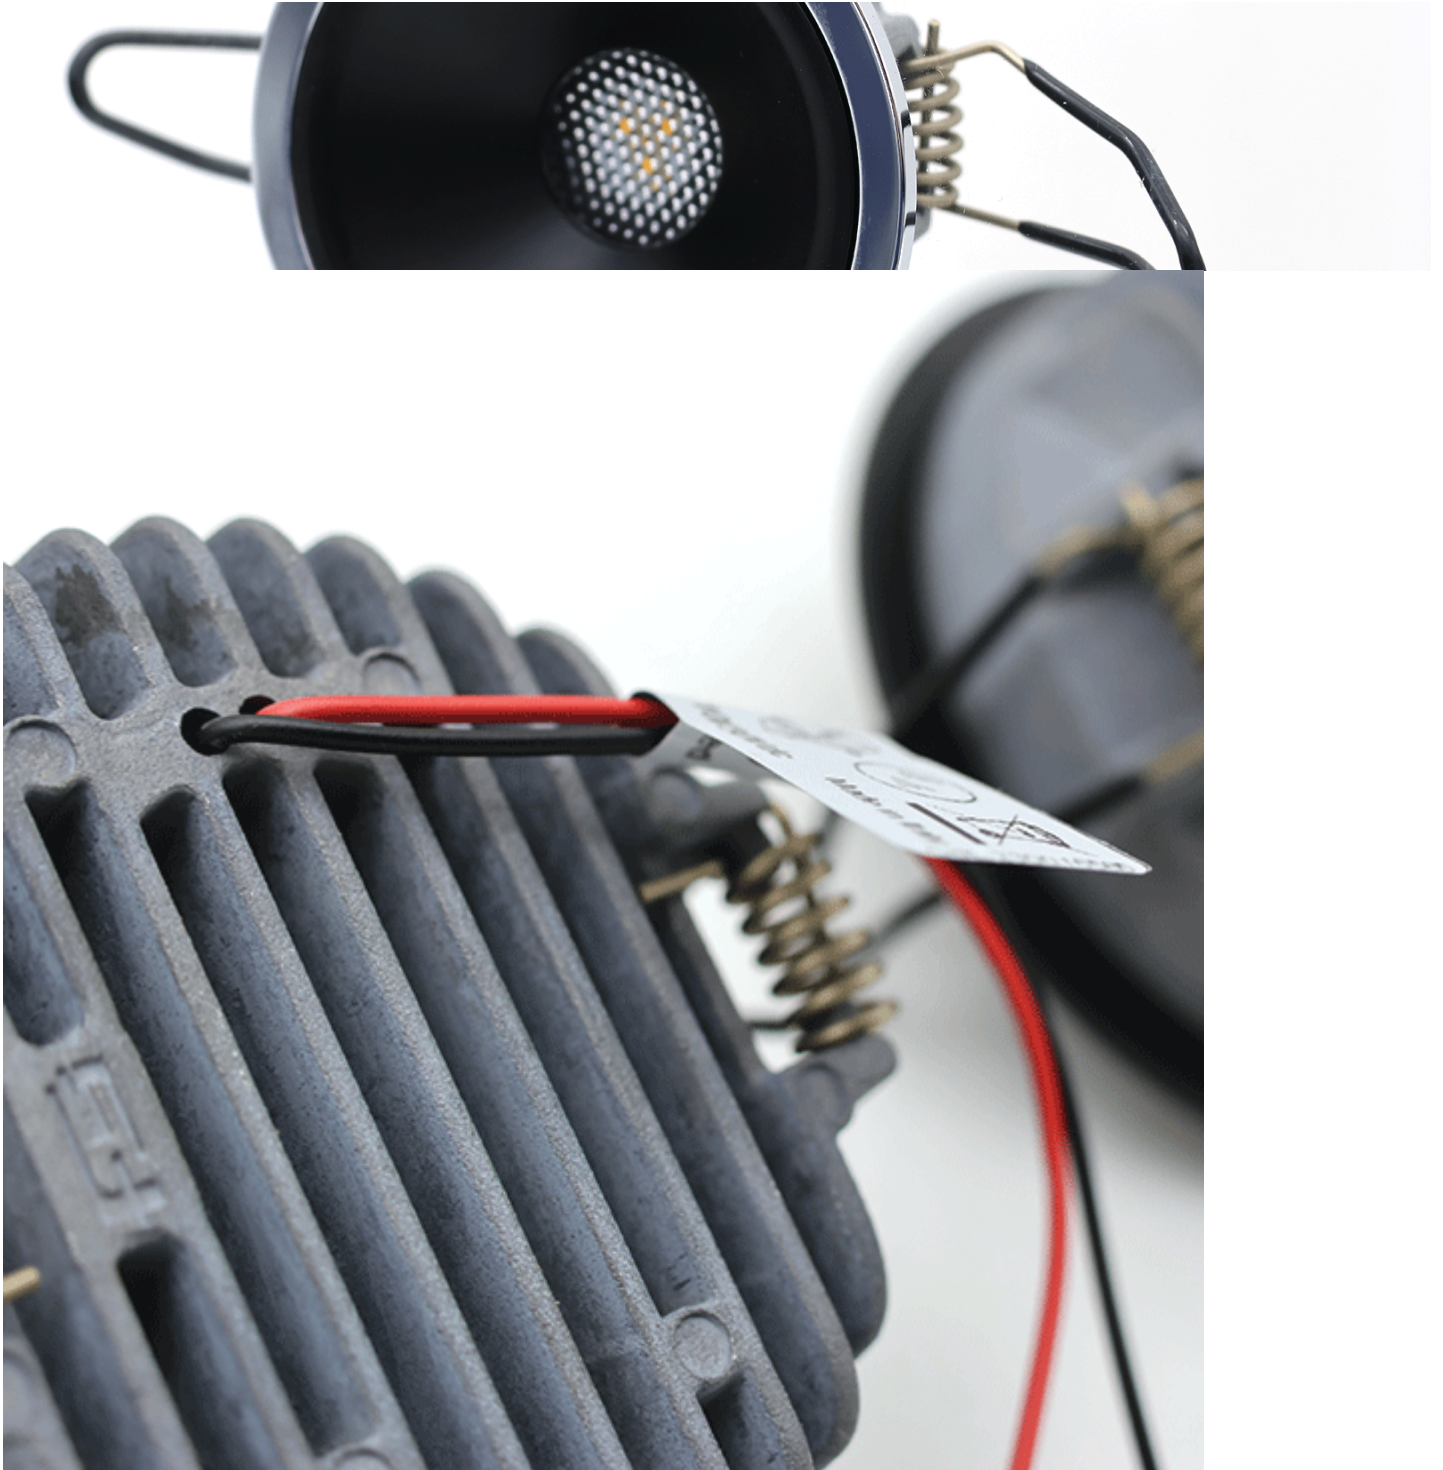

Nettuno Big GT Spotlight

Product Images

Short Description

The Nettuno spotlight range brings the antiglare luminaire design philosophy into a compact package. At only 30mm deep, the fittings require only a shallow recess, making them ideal for tight spots or areas with restricted headroom.

Nettuno Big GT packs a huge amount of technology into a very compact form. The Nichia™ LED chip produces a very high quality LED output with an average colour rendering index of over 90. The spotlight is waterproof from the front and rear with a 65 ingress protection rating and is available in 3200°K or 4000°K colour temperatures. The contrasting chrome bezel adds a decorative touch and ties the fitting in with other similarly finished items nearby.

- Interior & exterior spotlight
- Galvanised brass face, chrome plated

- Tempered glass lens
- Anodised aluminium heatsink
- Available 3200°K or 4000°K
- CRI>90

Description

Heat Dissipation

Heat dissipation is key to the performance and longevity of LED lighting. Our Power LED modules have been carefully designed to ensure that the heat is taken away from the LED chips and dissipated through the incorporated heat sink designed into the product housing.

Power Led

Additional Information

Weight (kg)	0.150000
Manufacturer	Foresti & Suardi
Installation	Recessed
Light Element Type	Power LED
Wattage	5.5W
CRI	>90
Input Voltage	10-30Vdc
IP Rating	IP65
Dimmer	Yes
Bezel Size (mm)	Ø90.00
Cut-out Size (mm)	Ø81.00
Depth (mm)	30.00
Finish	Chrome