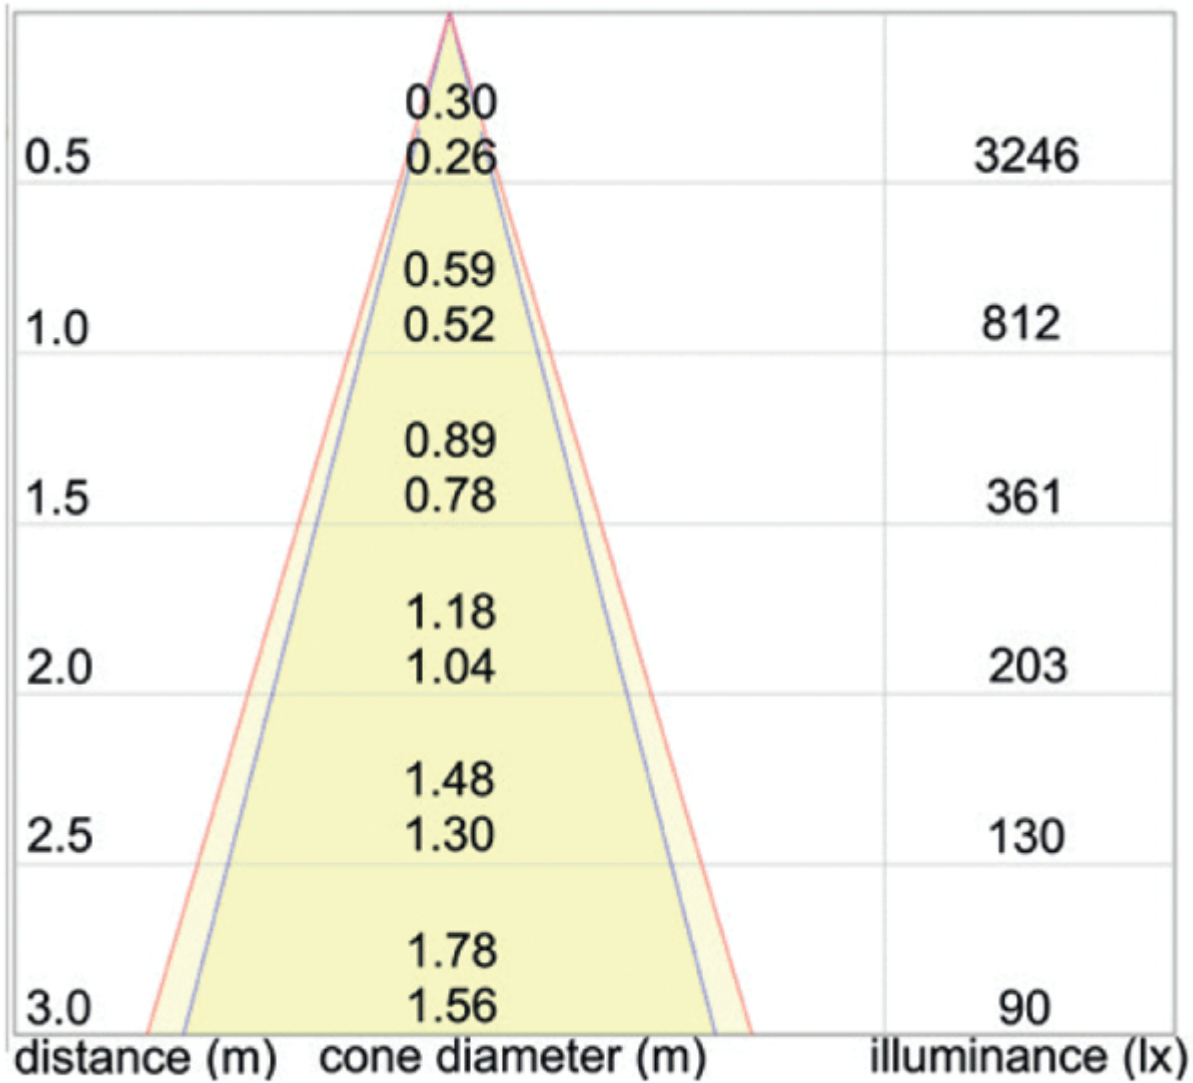

5250 44° Lens (.9)