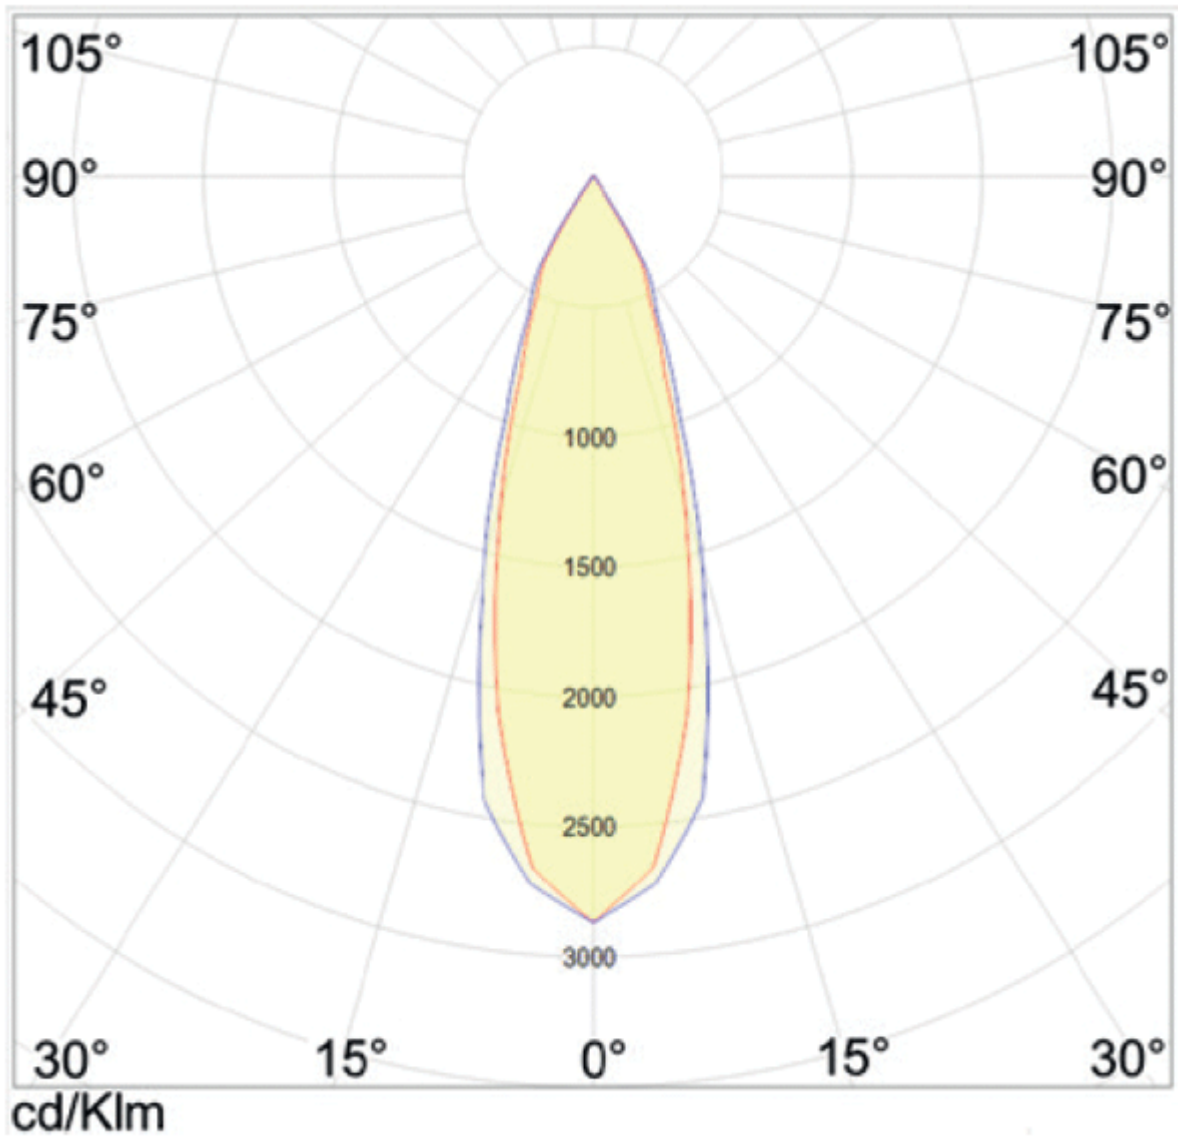

5250 29° Lens (.9M)

5250 29° Lens (.9M)

5250 14° Lens (.9N)

0.5	0.15 0.12	7172
1.0	0.30 0.25	1793
1.5	0.44 0.37	797
2.0	0.59 0.50	448
2.5	0.74 0.62	287
3.0	0.89 0.75	199
distance (m)	cone diameter (m)	illuminance(lx)

Power Led

Additional Information

Weight (kg)	0.150000
Manufacturer	Foresti & Suardi
Installation	Recessed
Light Element Type	Power LED
Wattage	5.5W
CRI	>90
Input Voltage	10-30Vdc
IP Rating	IP65
Dimmer	Yes
Bezel Size (mm)	Ø90.00
Cut-out Size (mm)	Ø81.00
Depth (mm)	30.00
Finish	Chrome