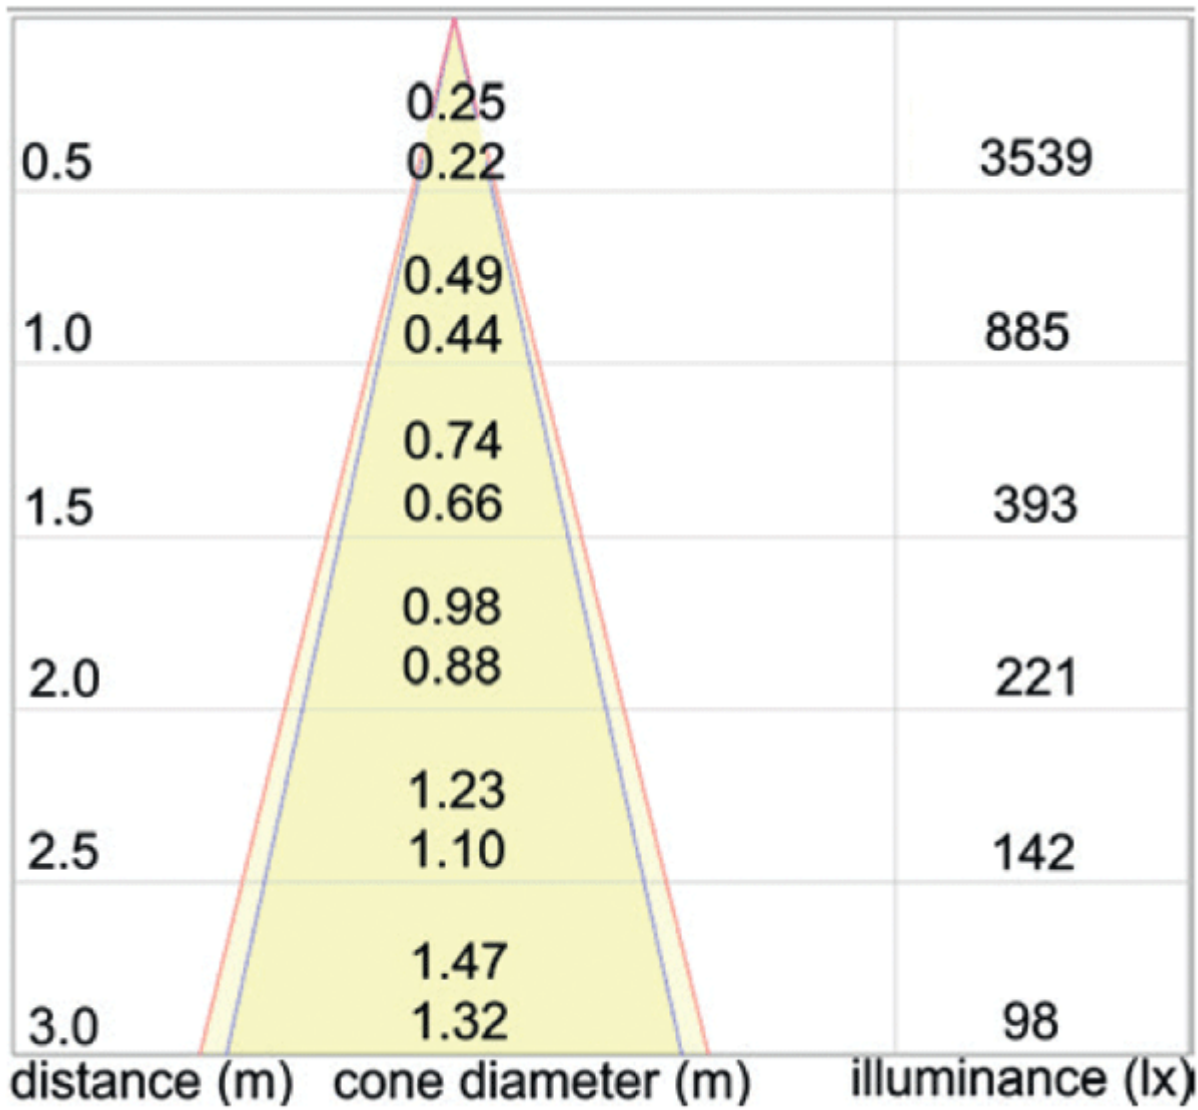

A Family of Fittings

The Nettuno range features a number of models based on the same physical platform and design philosophy. There is a luminaire for every job.

Photometric data coming soon...

5250 44° Lens (.9)

5250 29° Lens (.9M)

5250 29° Lens (.9M)

5250 14° Lens (.9N)

0.5	0.15 0.12	7172
1.0	0.30 0.25	1793
1.5	0.44 0.37	797
2.0	0.59 0.50	448
2.5	0.74 0.62	287
3.0	0.89 0.75	199
distance (m)	cone diameter (m)	illuminance(lx)

Power Led

Additional Information

Weight (kg)	0.150000
Manufacturer	Foresti & Suardi
Installation	Recessed
Light Element Type	Power LED
Wattage	5.5W
CRI	>90
Input Voltage	10-30Vdc
IP Rating	IP65
Dimmer	Yes
Bezel Size (mm)	Ø90.00
Cut-out Size (mm)	Ø81.00
Depth (mm)	30.00
Finish	Chrome