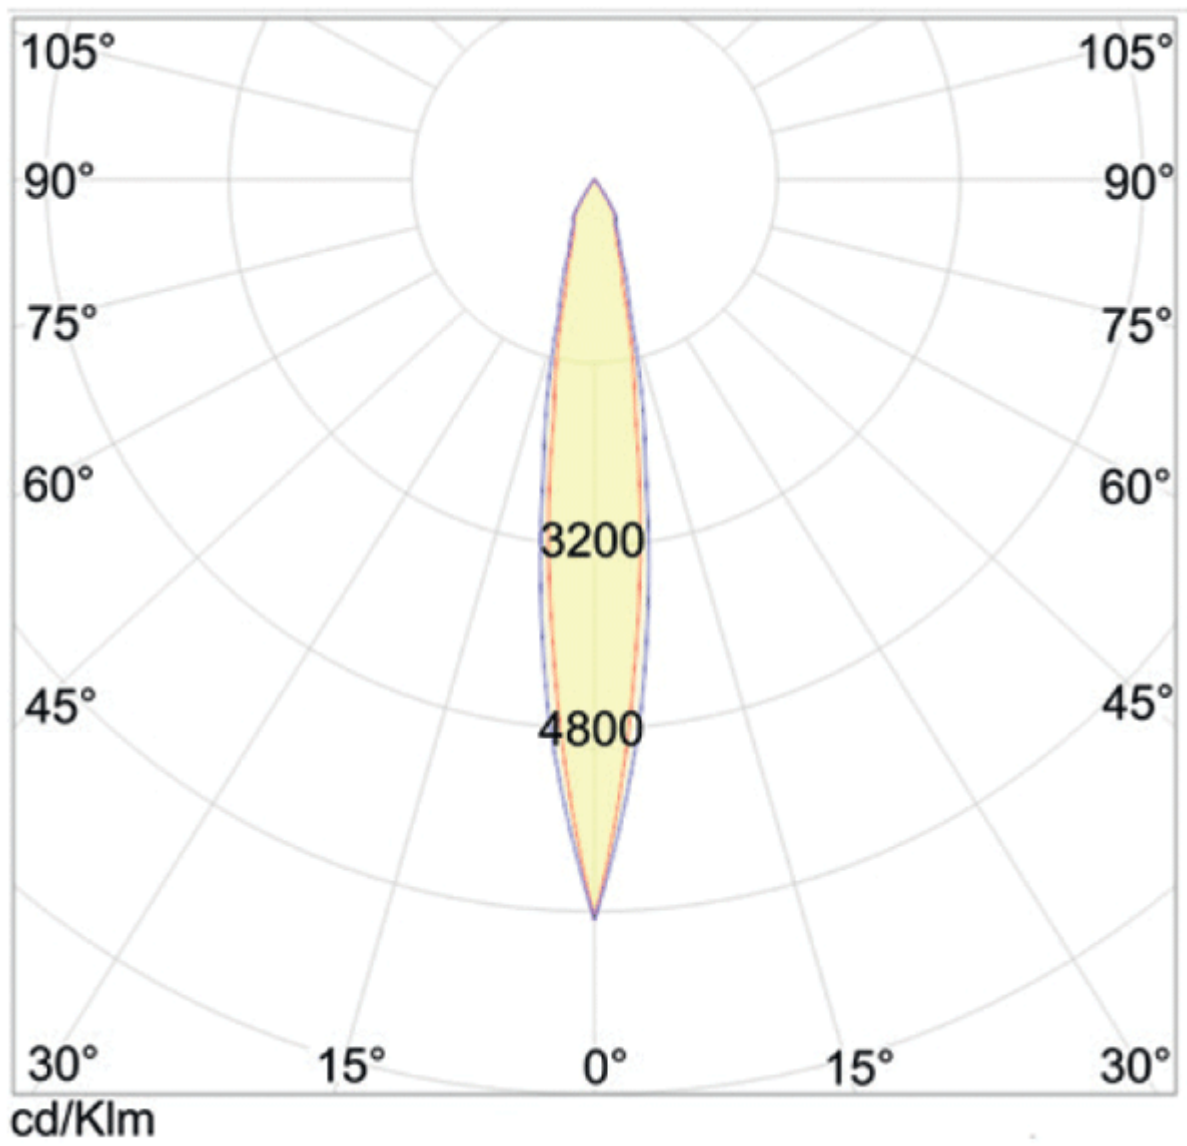

5250 29° Lens (.9M)

5250 29° Lens (.9M)

5250 14° Lens (.9N)

0.5	0.15 0.12	7172
1.0	0.30 0.25	1793
1.5	0.44 0.37	797
2.0	0.59 0.50	448
2.5	0.74 0.62	287
3.0	0.89 0.75	199
distance (m)	cone diameter (m)	illuminance(lx)

Power Led

Additional Information

Weight (kg)	0.150000
Manufacturer	Foresti & Suardi
Installation	Recessed
Light Element Type	Power LED
Wattage	5.5W
CRI	>90
Input Voltage	10-30Vdc
IP Rating	IP65
Dimmer	Yes
Bezel Size (mm)	Ø90.00
Cut-out Size (mm)	Ø81.00
Depth (mm)	30.00
Finish	Chrome