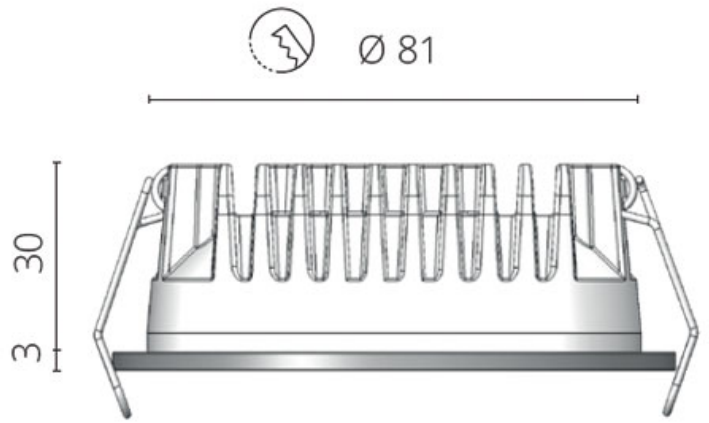

A Family of Fittings

The Nettuno range features a number of models based on the same physical platform and design philosophy. There is a luminaire for every job.

Photometric data coming soon...

5250 44° Lens (.9)

5250 29° Lens (.9M)

5250 29° Lens (.9M)

5250 14° Lens (.9N)

0.5	0.15 0.12	7172
1.0	0.30 0.25	1793
1.5	0.44 0.37	797
2.0	0.59 0.50	448
2.5	0.74 0.62	287
3.0	0.89 0.75	199
distance (m)	cone diameter (m)	illuminance(lx)

Power Led

Additional Information

Weight (kg)	0.150000
Manufacturer	Foresti & Suardi
Installation	Recessed
Light Element Type	Power LED
Wattage	5.5W
CRI	>90
Input Voltage	10-30Vdc
IP Rating	IP65
Dimmer	Yes
Bezel Size (mm)	Ø90.00
Cut-out Size (mm)	Ø81.00
Depth (mm)	30.00
Finish	Chrome