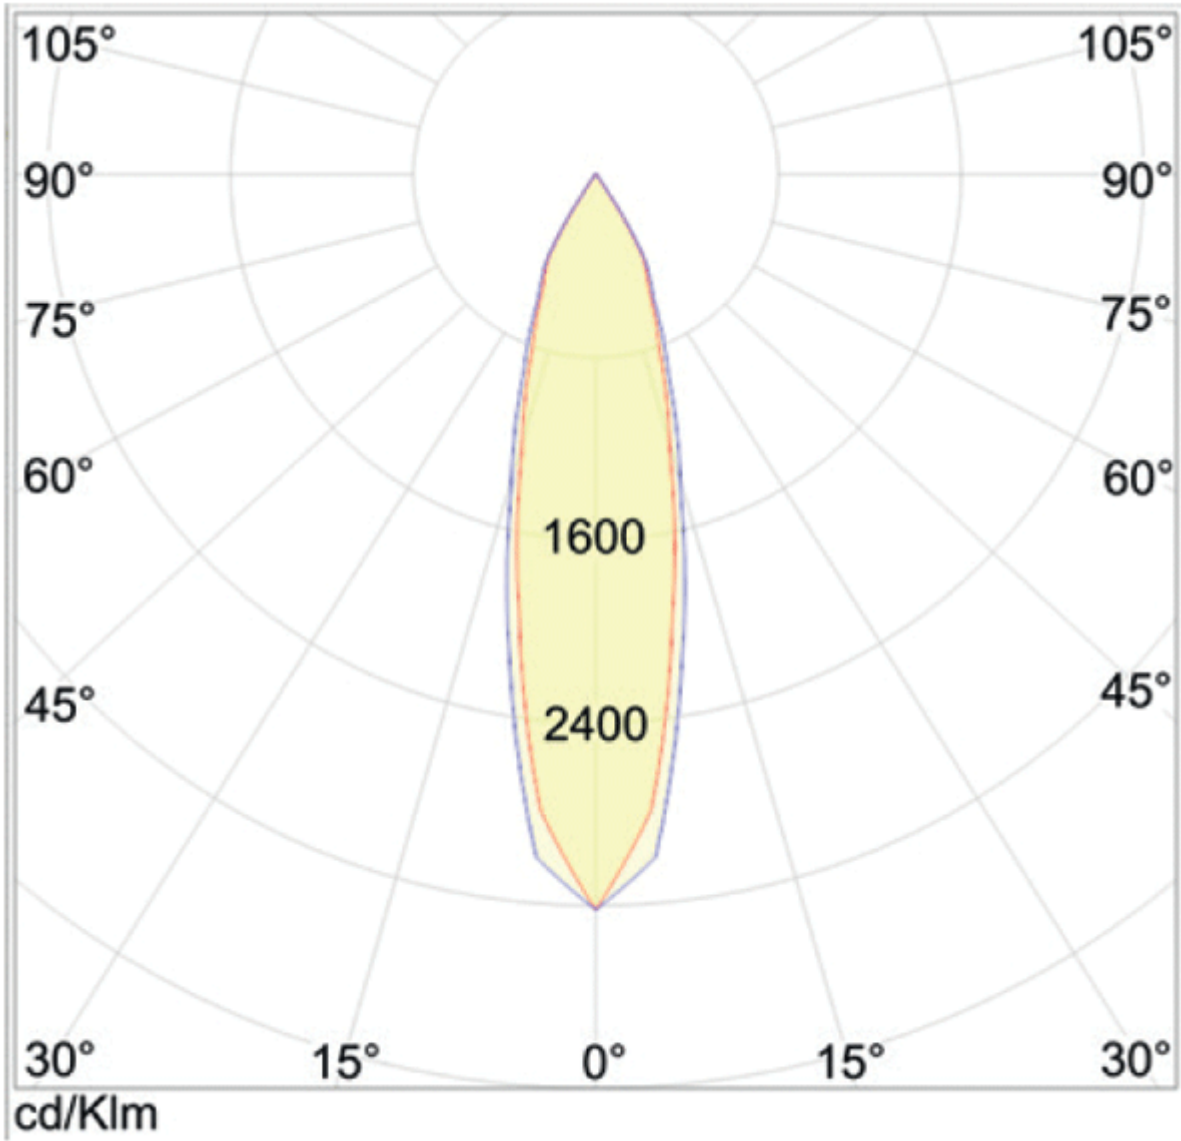

5250 29° Lens (.9M)

5250 29° Lens (.9M)

5250 14° Lens (.9N)

0.5	0.15 0.12	7172
1.0	0.30 0.25	1793
1.5	0.44 0.37	797
2.0	0.59 0.50	448
2.5	0.74 0.62	287
3.0	0.89 0.75	199
distance (m)	cone diameter (m)	illuminance(lx)

Power Led

Additional Information

Weight (kg)	0.150000
Manufacturer	Foresti & Suardi
Installation	Recessed
Light Element Type	Power LED
Wattage	5.5W
CRI	>90
Input Voltage	10-30Vdc
IP Rating	IP65
Dimmer	Yes
Bezel Size (mm)	Ø90.00
Cut-out Size (mm)	Ø81.00
Depth (mm)	30.00
Finish	Chrome