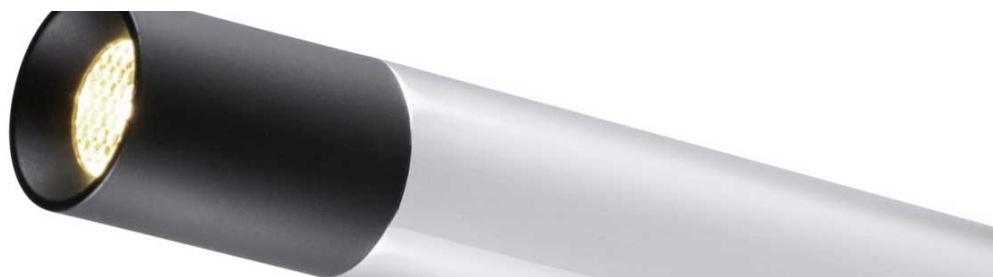

Eris-Top II Ceiling Light

From

£128.27

Excl. Tax: £106.89

Product Images

Short Description

The Eris-Top II is an interior spotlight with a brass body, chrome plated, with black galvanic paint at the end of the luminaire. Eris-Top II is an extremely effective feature light and draws attention and focus to a particular point, ideal for application above dining tables or seating.

- Tubular LED luminaire
- Power LED module in 2700k, 3200k and 4000k, as well as red
- Two lens options
- Marine-grade construction
- 10-30Vdc input

Description

Power Regulator

The 10-30Vdc power regulator is always a remote item on the power cable of the fitting. This offers numerous advantages over alternative methods used by competitor brands. Keeping the power regulator separate reduces heat build-up on the LED circuit board and therefore increases performance and longevity of the LEDs.

Remote regulators can also be easily removed so that the product can be powered directly with the correct amperage, very useful for integration in some mains voltage applications.

5243 - 31° Lens (.9)

5243 - 31° Lens (.9)

Product Options

LED Colour:	White 2700°K
	White 3200°K
	White 4000°K
	Red
Lens Angle:	13°
	31°