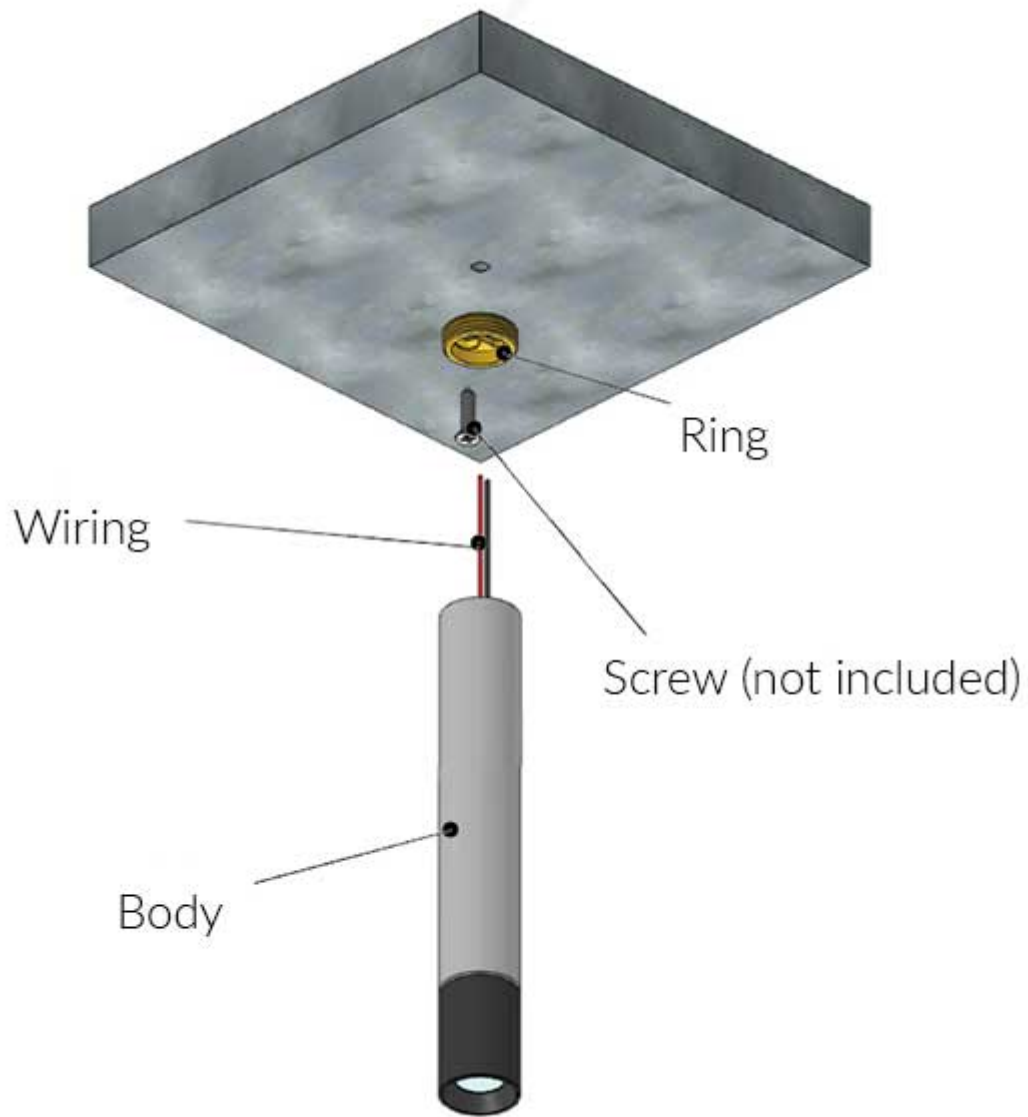

Eris-Top II Ceiling Light

From

£128.27

Excl. Tax: £106.89

Product Images

Short Description

The Eris-Top II is an interior spotlight with a brass body, chrome plated, with black galvanic paint at the end of the luminaire. Eris-Top II is an extremely effective feature light and draws attention and focus to a particular point, ideal for application above dining tables or seating.

- Tubular LED luminaire
- Power LED module in 2700k, 3200k and 4000k, as well as red
- Two lens options
- Marine-grade construction
- 10-30Vdc input

Description

Power Regulator

The 10-30Vdc power regulator is always a remote item on the power cable of the fitting. This offers numerous advantages over alternative methods used by competitor brands. Keeping the power regulator separate reduces heat build-up on the LED circuit board and therefore increases performance and longevity of the LEDs.

Remote regulators can also be easily removed so that the product can be powered directly with the correct amperage, very useful for integration in some mains voltage applications.

5243 - 31° Lens (.9)

5243 - 31° Lens (.9)

5243 - 13° Lens (.9N)

Photometric Data
Coming Soon

5243 - 13° Lens (.9N)

Photometric Data
Coming Soon

Dimensions

Installation

Additional Information

Weight (kg)	0.200000
Manufacturer	Foresti & Suardi
Installation	Surface Mounted
Light Element Type	Power LED
Wattage	3W
CRI	>90
IP Rating	IP20
Dimmer	Yes