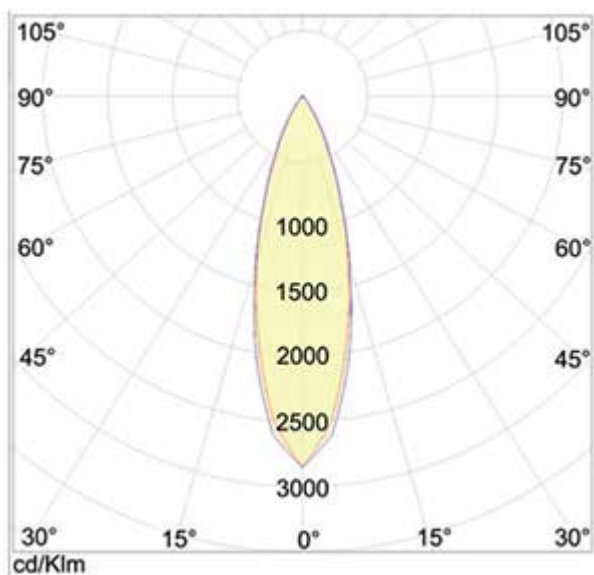

- Tubular LED luminaire
- Power LED module in 2700k, 3200k and 4000k, as well as red
- Two lens options
- Marine-grade construction
- 10-30Vdc input

Description

Power Regulator

The 10-30Vdc power regulator is always a remote item on the power cable of the fitting. This offers numerous advantages over alternative methods used by competitor brands. Keeping the power regulator separate reduces heat build-up on the LED circuit board and therefore increases performance and longevity of the LEDs.

Remote regulators can also be easily removed so that the product can be powered directly with the correct amperage, very useful for integration in some mains voltage applications.

5243 - 31° Lens (.9)

5243 - 31° Lens (.9)

5243 - 13° Lens (.9N)

Photometric Data
Coming Soon

5243 - 13° Lens (.9N)

Photometric Data
Coming Soon

Dimensions

Installation

Additional Information

Weight (kg)	0.200000
Manufacturer	Foresti & Suardi
Installation	Surface Mounted
Light Element Type	Power LED
Wattage	3W
CRI	>90
IP Rating	IP20
Dimmer	Yes

Product Options

LED Colour:	White 2700°K
	White 3200°K
	White 4000°K
	Red
Lens Angle:	13°
	31°