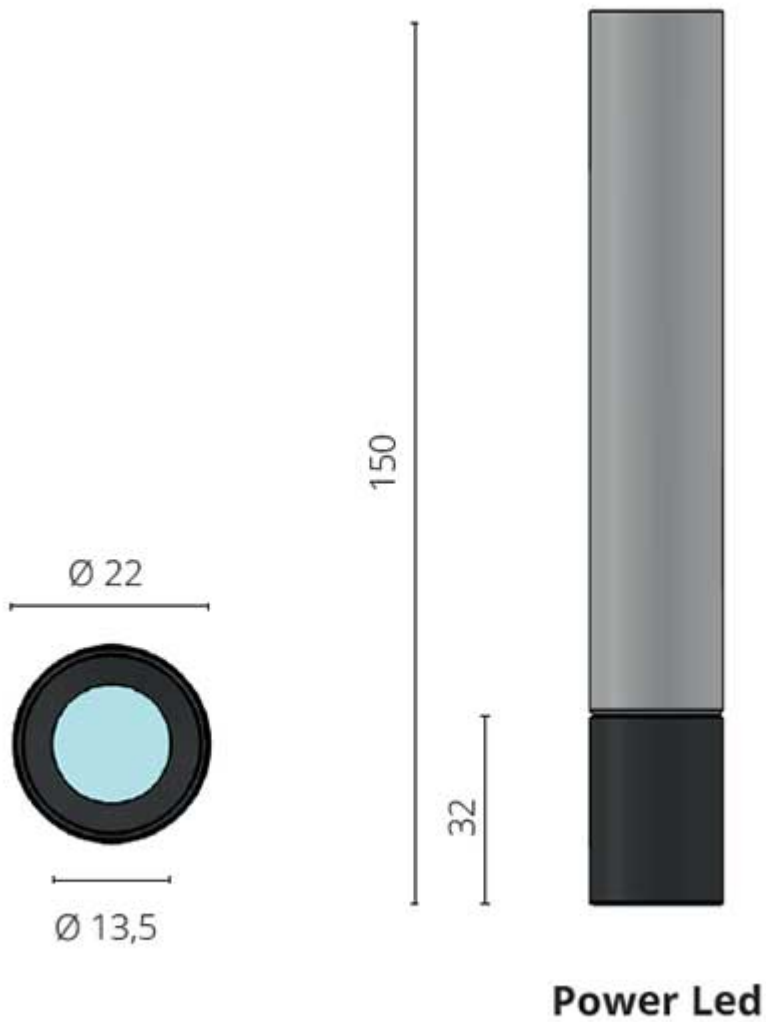

Photometric Data
Coming Soon

Dimensions

Installation