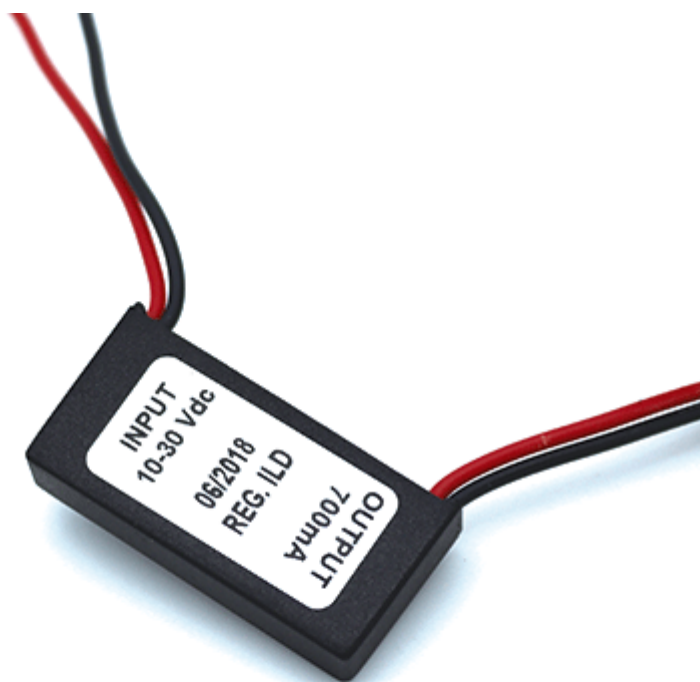

Eris-Top II Ceiling Light

From

£128.27

Excl. Tax: £106.89

Product Images

Short Description

The Eris-Top II is an interior spotlight with a brass body, chrome plated, with black galvanic paint at the end of the luminaire. Eris-Top II is an extremely effective feature light and draws attention and focus to a particular point, ideal for application above dining tables or seating.

- Tubular LED luminaire
- Power LED module in 2700k, 3200k and 4000k, as well as red
- Two lens options
- Marine-grade construction
- 10-30Vdc input

Description

Power Regulator

The 10-30Vdc power regulator is always a remote item on the power cable of the fitting. This offers numerous advantages over alternative methods used by competitor brands. Keeping the power regulator separate reduces heat build-up on the LED circuit board and therefore increases performance and longevity of the LEDs.

Remote regulators can also be easily removed so that the product can be powered directly with the correct amperage, very useful for integration in some mains voltage applications.

5243 - 31° Lens (.9)

5243 - 31° Lens (.9)

Product Options

LED Colour:	White 2700°K
	White 3200°K
	White 4000°K
	Red
Lens Angle:	13°
	31°