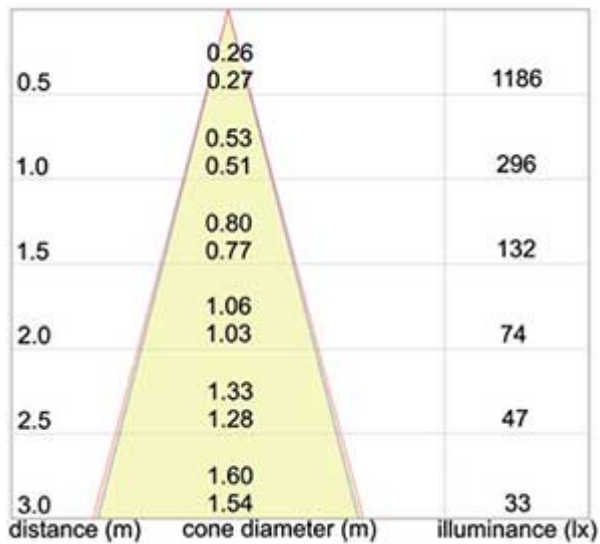

5243 - 31° Lens (.9)