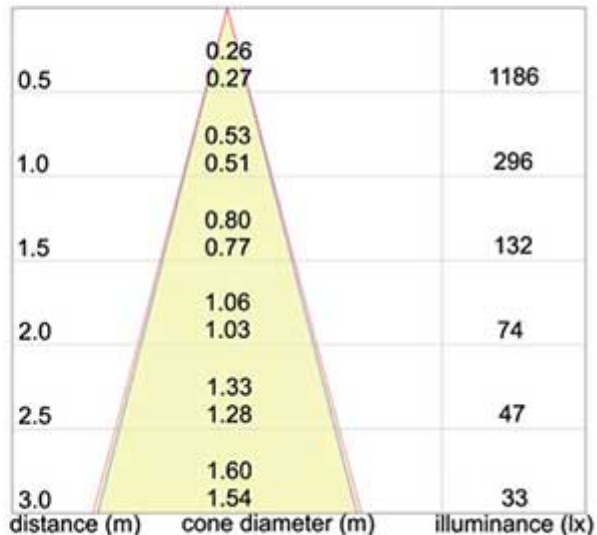

## Description

### Power LED

104 LUMEN

296 LUX ad 1 m

31° ANGLE