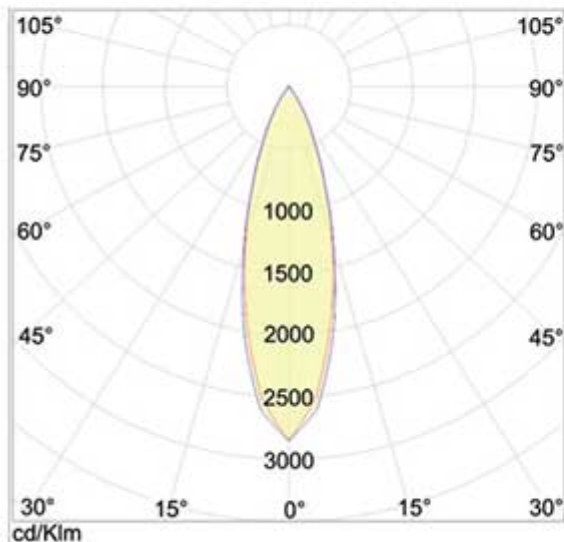

## Description

### Power LED

104 LUMEN

296 LUX ad 1 m

31° ANGLE