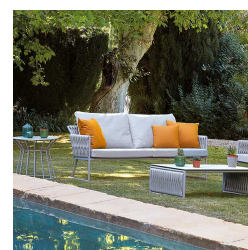

'Basket' 3 Seater Sofa

From

£4,315.00

Excl. Tax: £3,595.83

Product Images

Short Description

'BASK20' is a 3 seater sofa with an aluminium structure in a matt grey finish, with a polyester braid detail.

- Contemporary basket weave braid in a grey colour
- Cushions as standard in a choice of two Sunbrella Natté fabrics, grey and white
- Additional fabrics and colours available on request
- Protective cover sold separately
- Part of the 'Basket' tange, matching furniture such as loungers, dining chairs and tables also available.

Whether adorning the garden of a sleek modern residence or adorning the surroundings of a picturesque

Provençal farmhouse, the Basket collection stands out as the quintessential choice for infusing a garden, terrace, or patio with a contemporary design.