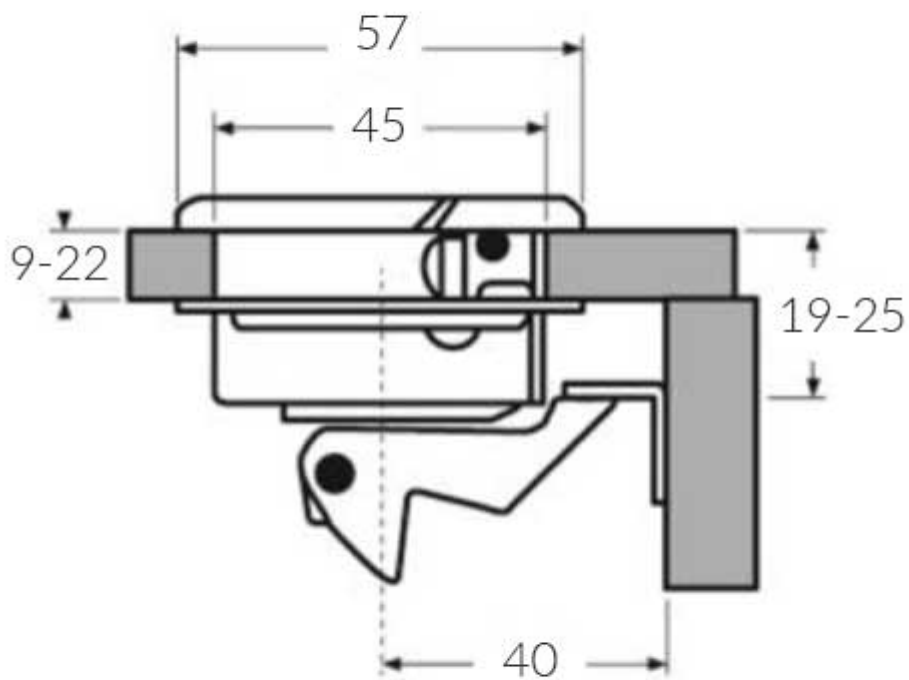

Stainless Steel Lifting Handle

From
£42.13
Excl. Tax: £35.11

Product Images

Short Description

A 316-grade, stainless steel, lifting handle, available with or without a lock.

- Anti-rattle design incorporates springs to ensure quiet operation, even when underway.
- Adjustable design accomodates minor adjustments following installation
- Reversible backing plate for a wide range of door thicknesses

Description

Dimensions

DE-76900SS

DE-77000SS

Additional Information

Diameter (mm)	57.00
Weight (kg)	1.630000
Finish	316 Stainless Steel

Product Options

Version:	With Lock
	Without Lock