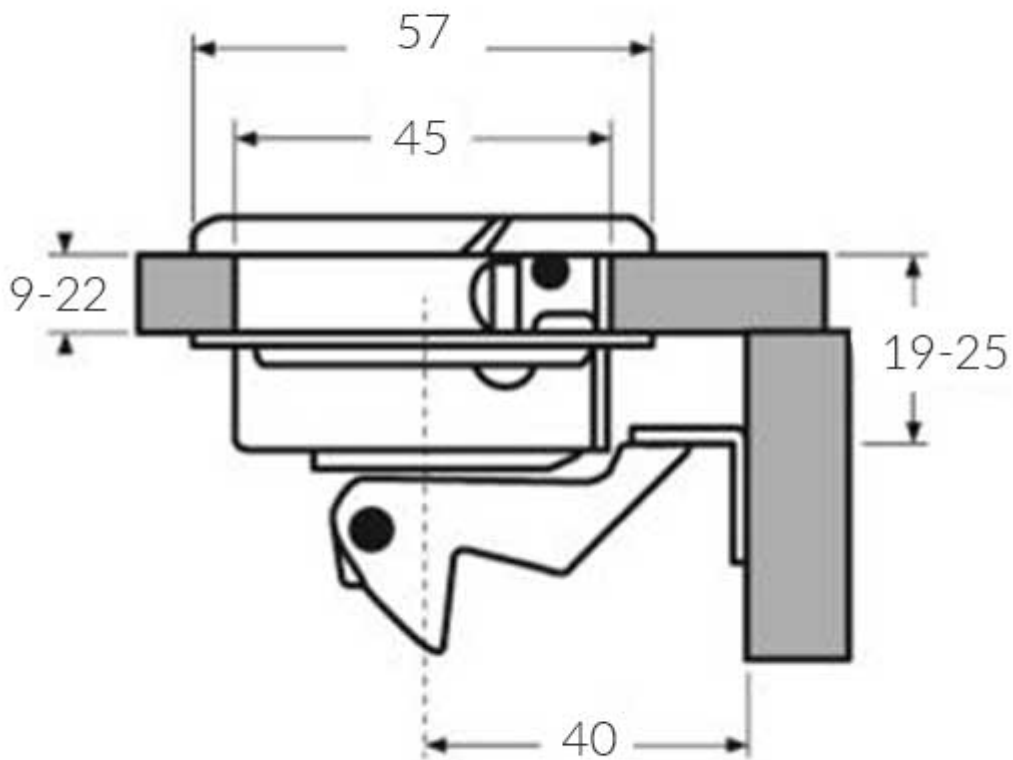

Stainless Steel Lifting Handle

From
£42.13
Excl. Tax: £35.11

Product Images

Short Description

A 316-grade, stainless steel, lifting handle, available with or without a lock.

- Anti-rattle design incorporates springs to ensure quiet operation, even when underway.
- Adjustable design accomodates minor adjustments following installation
- Reversible backing plate for a wide range of door thicknesses

Description

Dimensions

DE-76900SS

DE-77000SS

Additional Information

Diameter (mm)	57.00
Weight (kg)	1.630000
Finish	316 Stainless Steel

Product Options

Version:	With Lock
	Without Lock