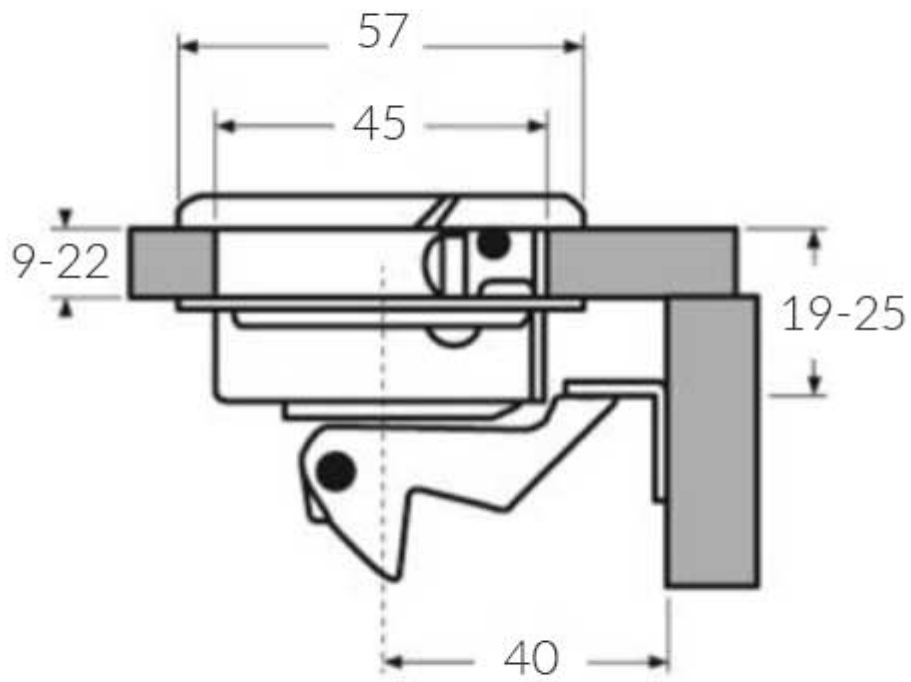

## Short Description

---

A 316-grade, stainless steel, lifting handle, available with or without a lock.

- Anti-rattle design incorporates springs to ensure quiet operation, even when underway.
- Adjustable design accommodates minor adjustments following installation
- Reversible backing plate for a wide range of door thicknesses

## Dimensions

**DE-76900SS**

**DE-7700SS**

## Additional Information

Diameter (mm)	57.00
Weight (kg)	1.630000
Finish	316 Stainless Steel
Version	With Lock