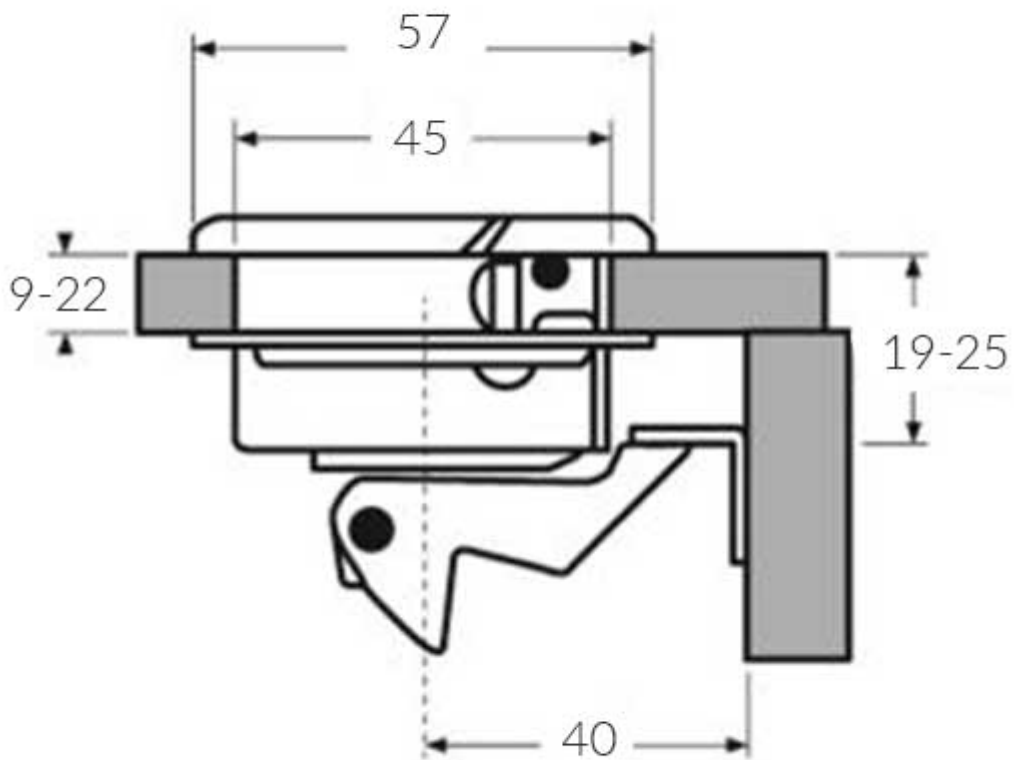

## Short Description

---

A 316-grade, stainless steel, lifting handle, available with or without a lock.

- Anti-rattle design incorporates springs to ensure quiet operation, even when underway.
- Adjustable design accommodates minor adjustments following installation
- Reversible backing plate for a wide range of door thicknesses

## Description

---

## Dimensions

**DE-76900SS**

**DE-7700SS**

## Additional Information

Diameter (mm)	57.00
Weight (kg)	1.630000
Finish	316 Stainless Steel
Version	With Lock