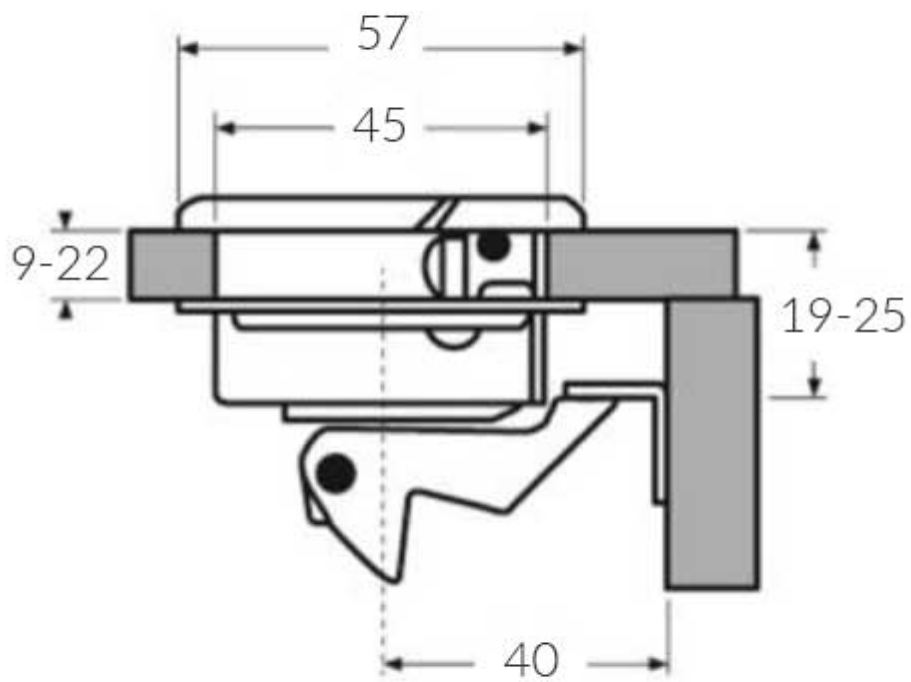

Stainless Steel Lifting Handle-Without Lock

£42.13

Excl. Tax: £35.11

Product Images

Short Description

A 316-grade, stainless steel, lifting handle, available with or without a lock.

- Anti-rattle design incorporates springs to ensure quiet operation, even when underway.
- Adjustable design accommodates minor adjustments following installation
- Reversible backing plate for a wide range of door thicknesses

Description

Dimensions

DE-76900SS

DE-7700SS

Additional Information

Diameter (mm)	57.00
Weight (kg)	1.630000
Finish	316 Stainless Steel
Version	Without Lock