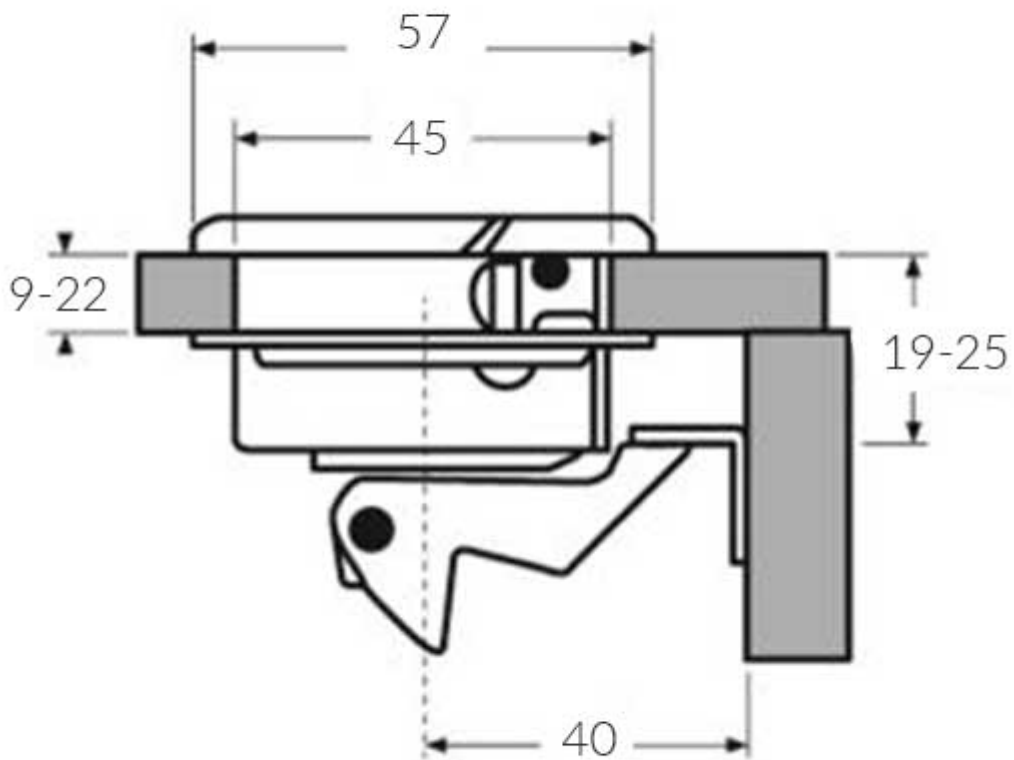

Stainless Steel Lifting Handle-Without Lock

£42.13

Excl. Tax: £35.11

Product Images

Short Description

A 316-grade, stainless steel, lifting handle, available with or without a lock.

- Anti-rattle design incorporates springs to ensure quiet operation, even when underway.
- Adjustable design accommodates minor adjustments following installation
- Reversible backing plate for a wide range of door thicknesses

Description

Dimensions

DE-76900SS

DE-7700SS

Additional Information

Diameter (mm)	57.00
Weight (kg)	1.630000
Finish	316 Stainless Steel
Version	Without Lock