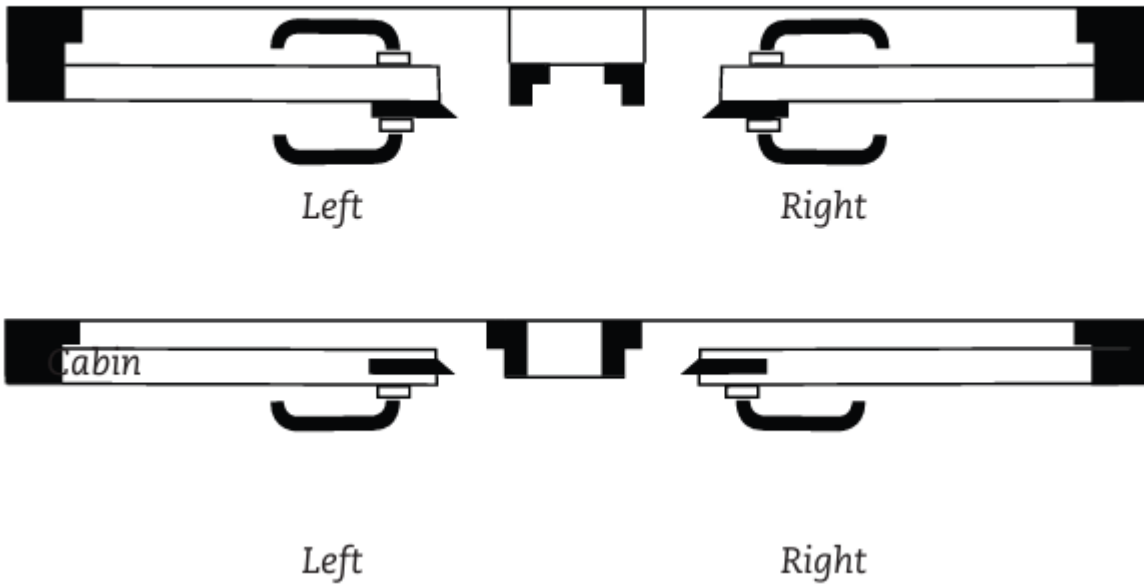

Sliding Door Lock

From

£106.56

Excl. Tax: £88.80

Product Images

Short Description

A marine-grade rim lock designed for sliding doors.

This lock is available in a brass or chrome plated finish and is supplied complete with a matching striker plate and two keys.

Description

Handing Diagram

Cabin

Additional Information

Lock Type	Rim Lock
Protrusion (mm)	15.00
Latch Height (mm)	142.00
Latch Width (mm)	55.00
Lock Backset (mm)	37.00
Manufacturer	Razeto & Casareto
Weight (kg)	0.330000

Product Options

Handing:	Left
	Right
Finish:	Chrome
	Brass