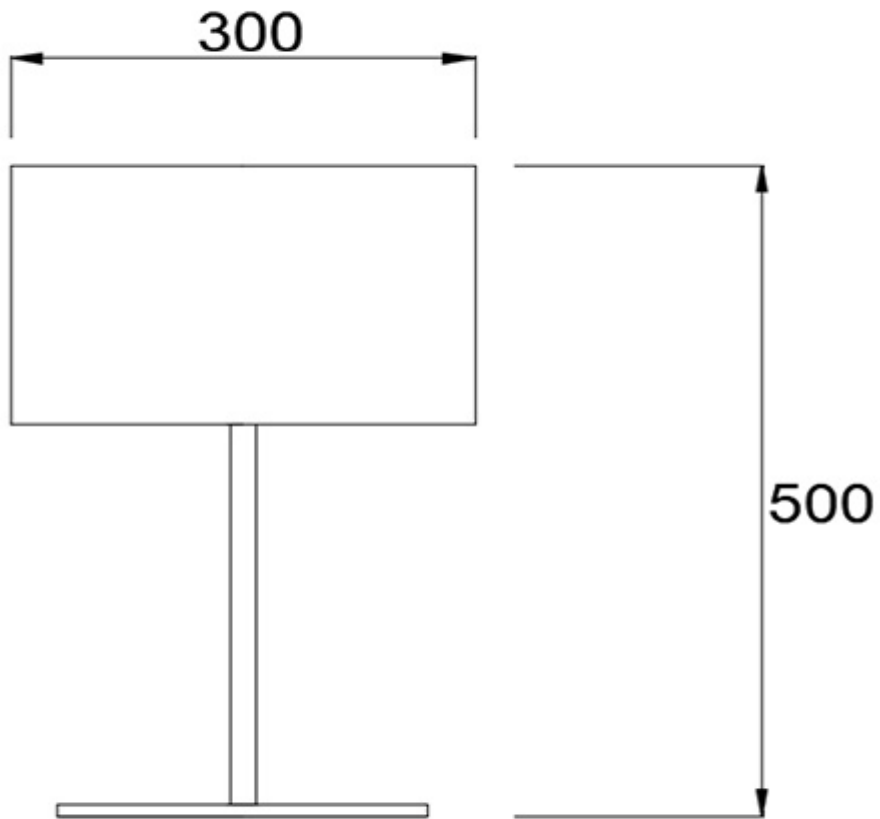

'Clay' Table Lamp

From

£377.36

Excl. Tax: £314.47

Product Images

Short Description

The 'Clay' table lamp is a clean and contemporary design that can be bolted to any surface. This lamp has an E27 bulb holder (bulb not supplied) and is for low voltage use only. This table lamp requires a separate switch in order to be able to control power on/off.

- Available in a black or white finish, complete with shade.
- Made from iron, treated with cold galvanisation and powder coated.
- 1 x E27, 220v, max 40w.

Please note this is not a stocked item and has a lead time of approx. 4 weeks.

Description

Dimensions

Additional Information

Weight (kg)	2.000000
Manufacturer	Forcato
Installation	Surface Mounted
Light Element Type	E27
Wattage	Max. 40W
Dimmer	No

Product Options

Finish:	White
	Black