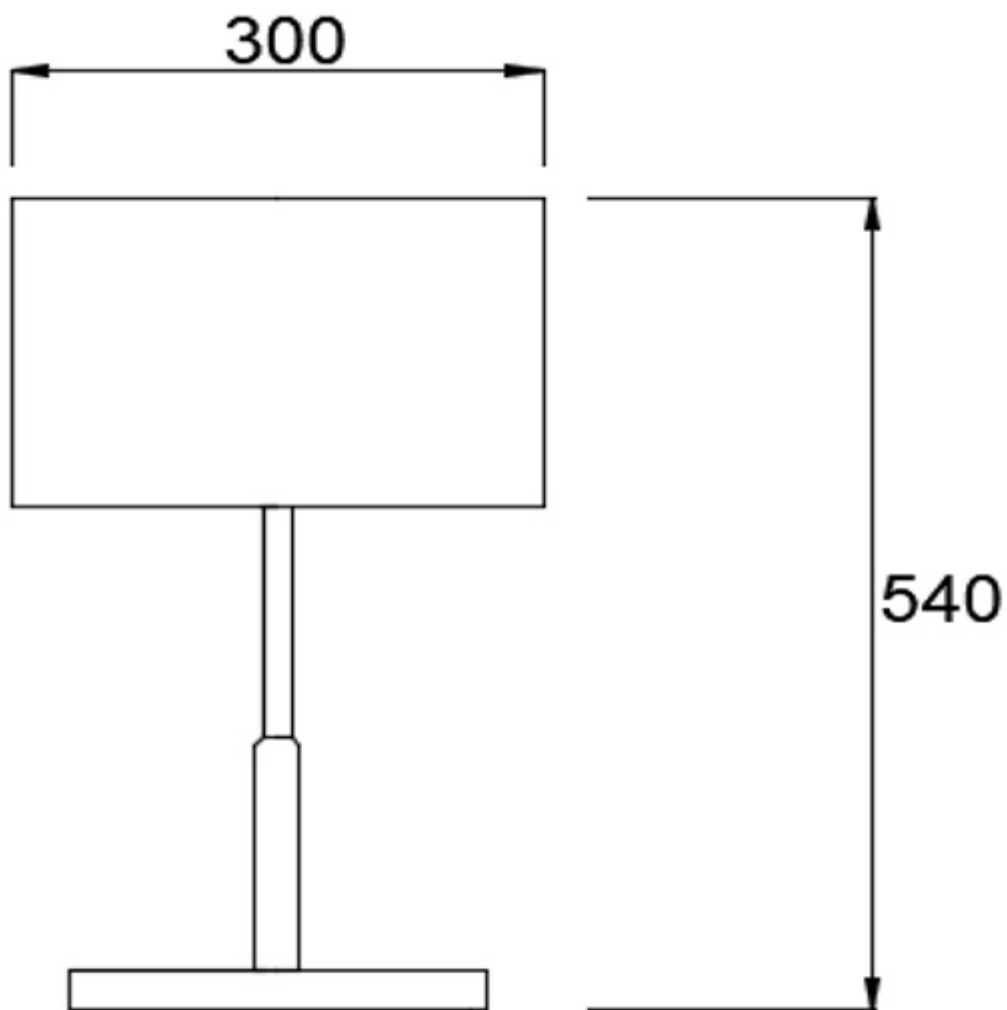

'Jame' Table Lamp

£377.36

Excl. Tax: £314.47

Product Images

Short Description

The 'Jame' table lamp is a clean and contemporary design that can be bolted to any surface. This lamp has an E14 bulb holder (bulb not supplied) and is for low voltage use only. This table lamp requires a separate switch in order to be able to control power on/off.

- Brass structure with black powder coated finish elements.
- Complete with shade.
- 1 x E14, 220v, max 40w.

Please note this is not a stocked item and has a lead time of approx. 4 weeks.

Description

Dimensions

Additional Information

Weight (kg)	2.000000
Manufacturer	Forcato
Installation	Surface Mounted
Light Element Type	E14
Wattage	Max. 40W
Dimmer	No