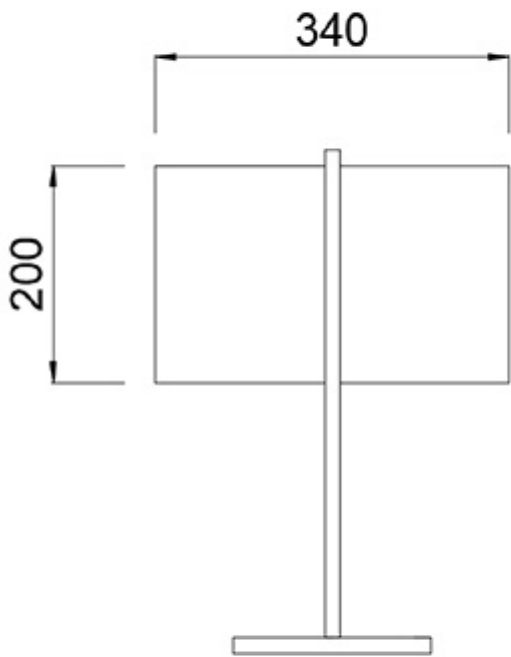

'Towe' Table Lamp

£589.62

Excl. Tax: £491.35

Product Images

Short Description

The 'Towe' table lamp is a clean and contemporary design that can be bolted to any surface. This lamp has an E27 bulb holder (bulb not supplied) and is for low voltage use only. This table lamp requires a separate switch in order to be able to control power on/off.

- Brass structure that has black powder coated finish.
- Complete with shade.
- 1 x E27, 220v, max 40w.

Please note this is not a stocked item and has a lead time of approx. 4 weeks.

Description

Dimensions

Additional Information

Weight (kg)	2.000000
Manufacturer	Forcato
Installation	Surface Mounted
Light Element Type	E27
Wattage	Max. 40W
Dimmer	No