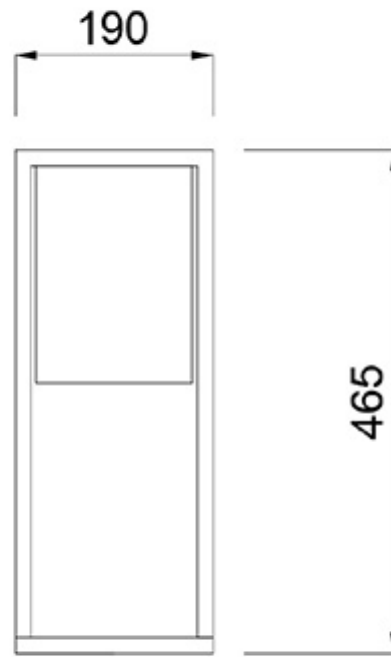

'Towe' Table Lamp

£589.62

Excl. Tax: £491.35

Product Images

Short Description

The 'Towe' table lamp is a clean and contemporary design that can be bolted to any surface. This lamp has an E27 bulb holder (bulb not supplied) and is for low voltage use only. This table lamp requires a separate switch in order to be able to control power on/off.

- Brass structure that has black powder coated finish.
- Complete with shade.
- 1 x E27, 220v, max 40w.

Please note this is not a stocked item and has a lead time of approx. 4 weeks.

Description

Dimensions

Additional Information

Weight (kg)	2.000000
Manufacturer	Forcato
Installation	Surface Mounted
Light Element Type	E27
Wattage	Max. 40W
Dimmer	No