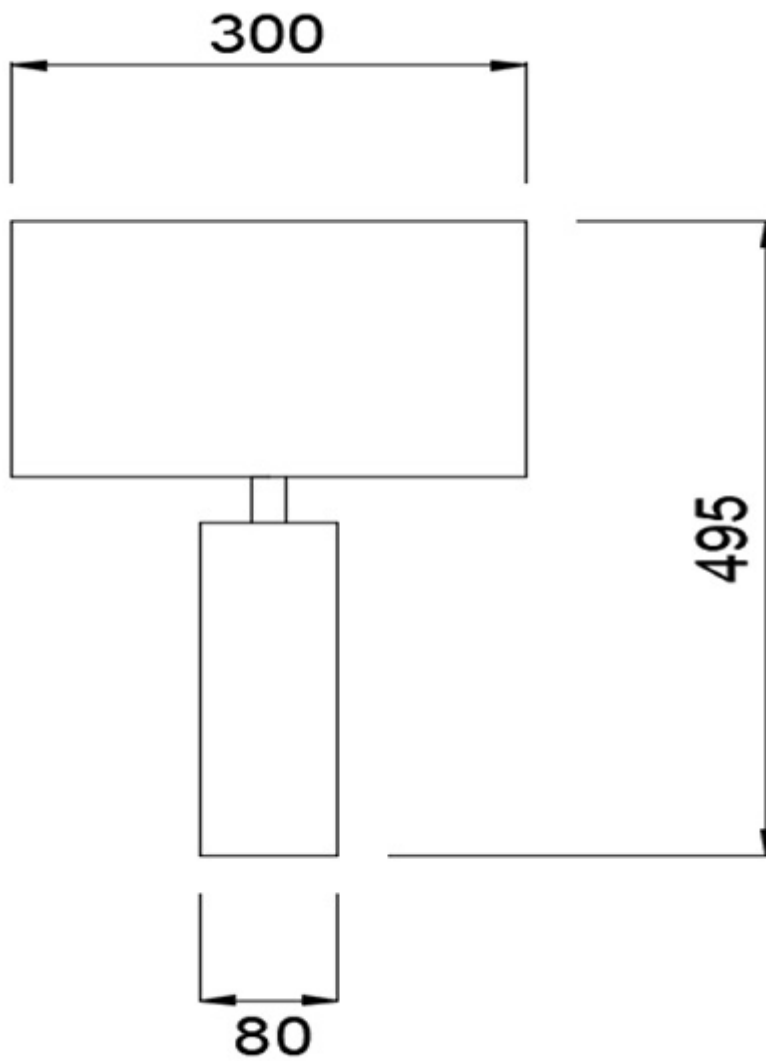

'Steph' Table Lamp

£424.52

Excl. Tax: £353.77

Product Images

Short Description

The 'Steph' table lamp is a clean and contemporary design that can be bolted to any surface. This lamp has an E27 bulb holder (bulb not supplied) and is for low voltage use only. This table lamp requires a separate switch in order to be able to control power on/off.

- Brass structure in a polished chrome plated finish.
- Complete with shade.
- 1 x E27, 220v, max 40w.

Please note this is not a stocked item and has a lead time of approx. 4 weeks.

Description

Dimensions

Additional Information

Weight (kg)	2.000000
Manufacturer	Forcato
Installation	Surface Mounted
Light Element Type	E27
Wattage	Max. 40W
Dimmer	No