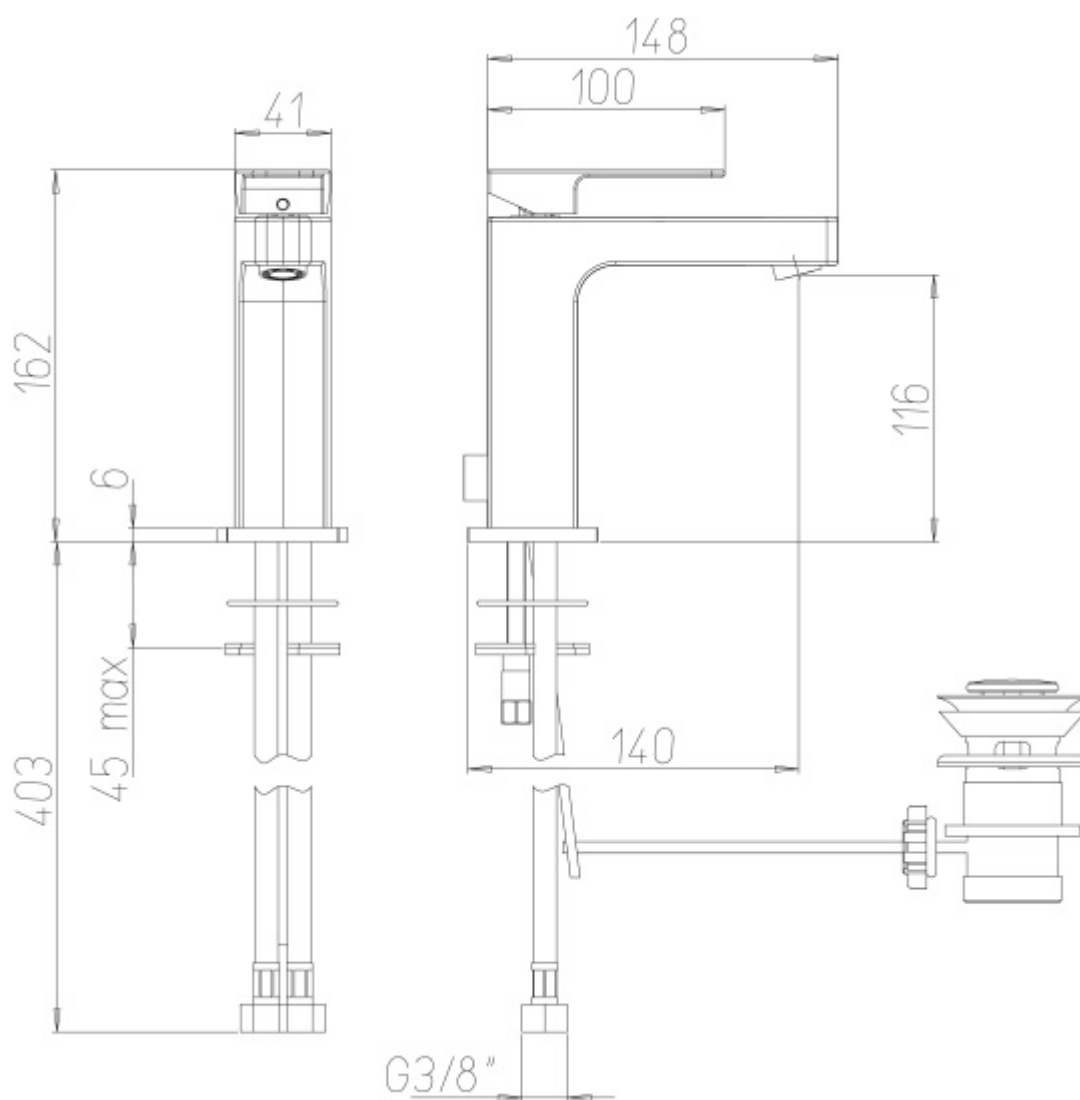

- Single lever basin mixer, with 1 1/4" pop-up waste.
- Brass with a chrome-plated finish.

Description

- [Serie Montecarlo](#)
- [Drawing](#)

Tonino Lamborghini

WATER DESIGN

SERIE MONTECARLO

Additional Information

Spout Height (mm)	116.00
Max. Counter Top Thickness (mm)	45.00
Wall Mounted	No
Manufacturer	Foresti & Suardi
Finish	Chrome