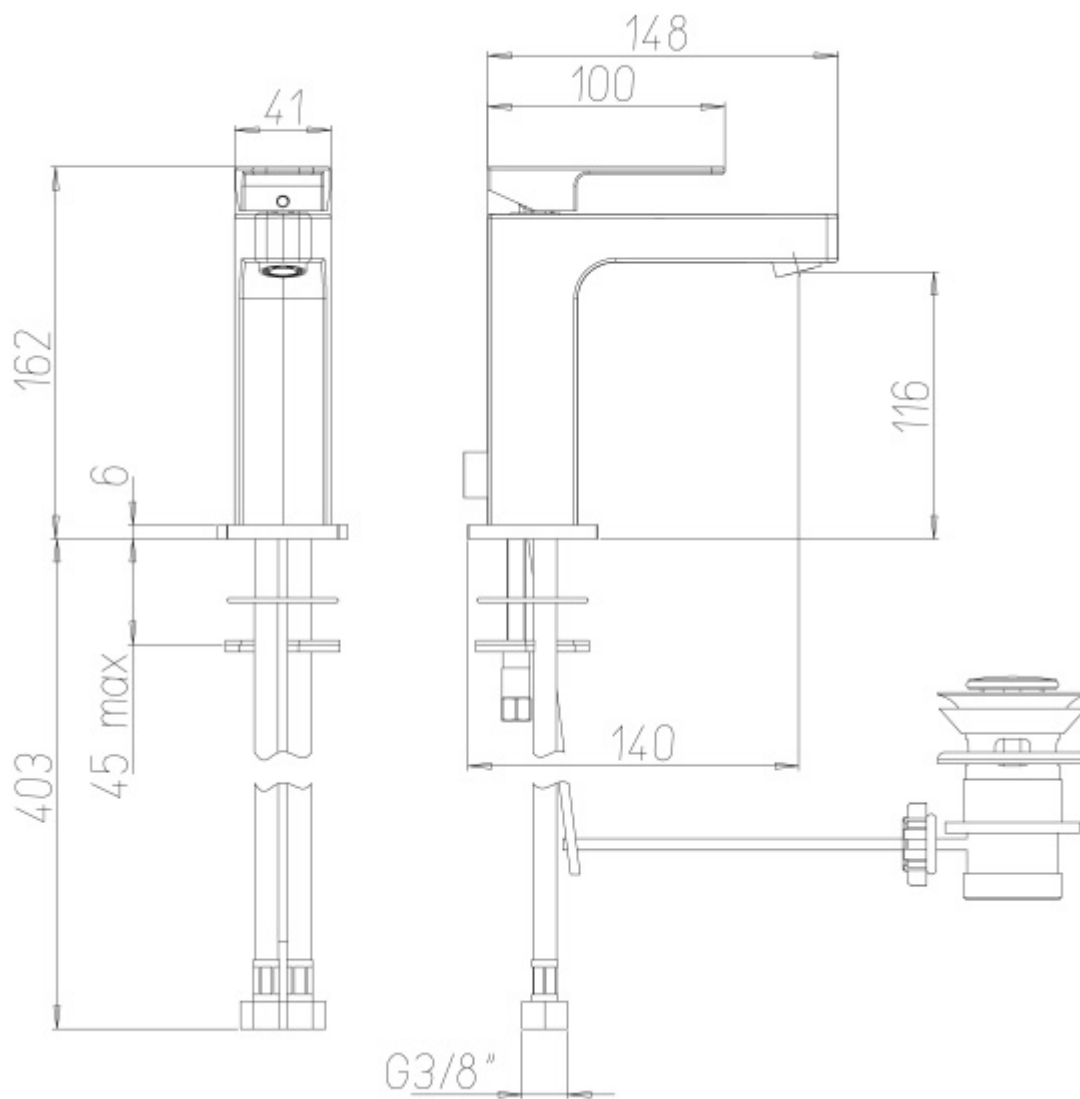

- Single lever basin mixer, with 1 1/4" pop-up waste.
- Brass with a chrome-plated finish.

## Description

---

- [Serie Montecarlo](#)
- [Drawing](#)

*Tonino Lamborghini*

WATER DESIGN

SERIE MONTECARLO

## Additional Information

Spout Height (mm)	116.00
Max. Counter Top Thickness (mm)	45.00
Wall Mounted	No
Manufacturer	Foresti & Suardi
Finish	Chrome