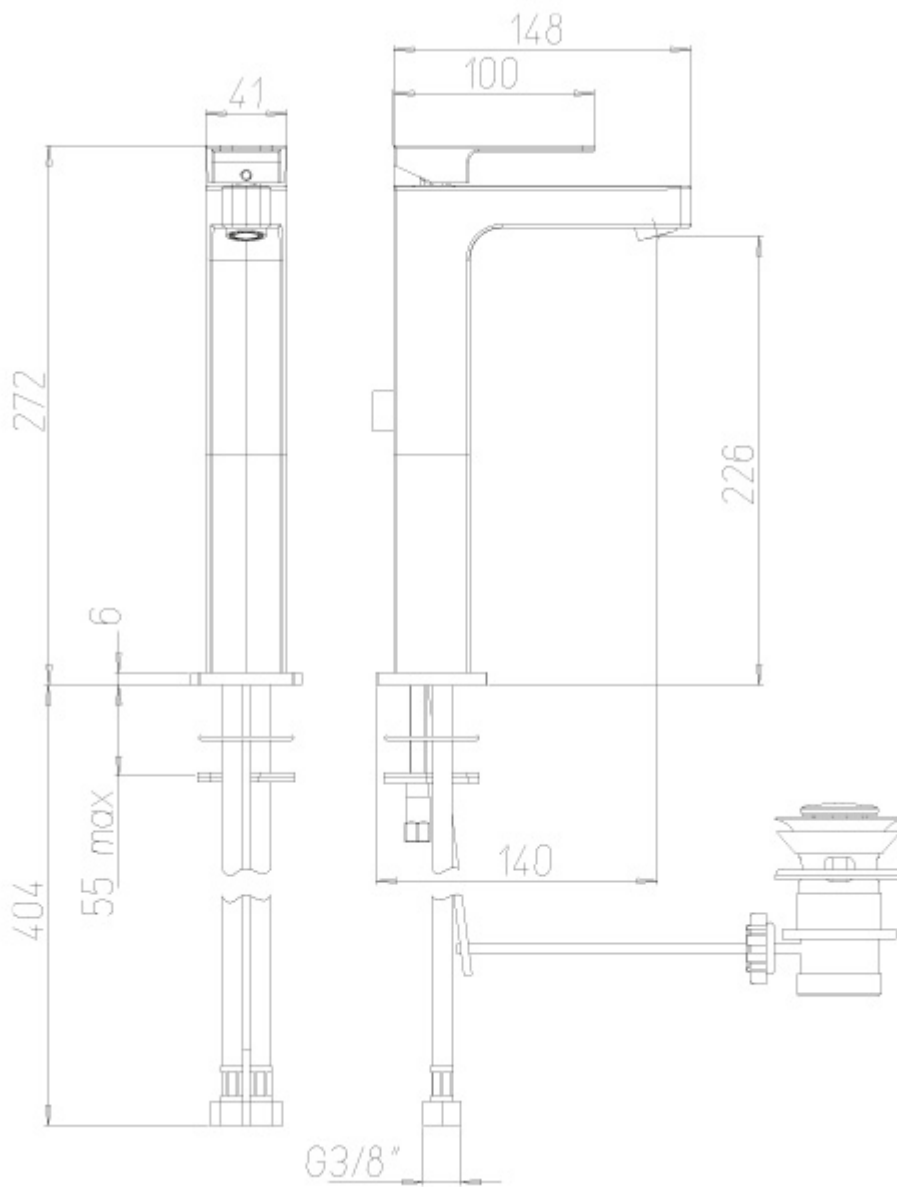

- Single lever basin mixer, with 1 1/4" pop-up waste.
- Brass with a chrome-plated finish.

Description

- [Serie Montecarlo](#)
- [Drawing](#)

Tonino Lamborghini

WATER DESIGN

SERIE MONTECARLO

Additional Information

Spout Height (mm)	226.00
Max. Counter Top Thickness (mm)	55.00
Wall Mounted	No
Manufacturer	Foresti & Suardi
Finish	Chrome