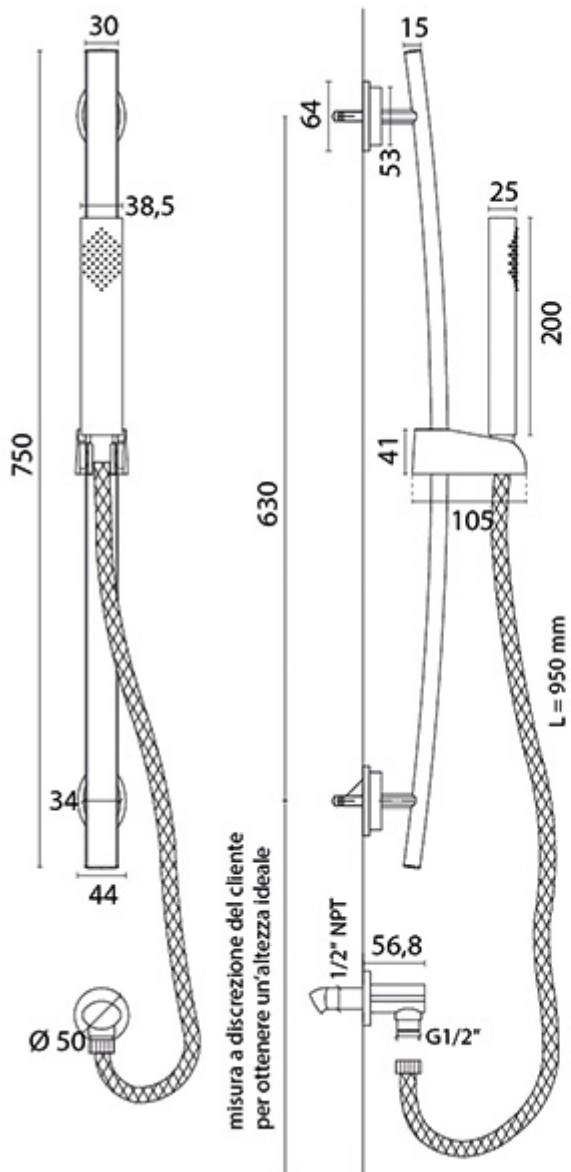

'Ovo' Sliding Rail Shower Kit

£285.76

Excl. Tax: £238.13

Product Images

Short Description

'Ovo' 4169C is a chromed brass shower rail, with a chromed ABS shower head and bracket.

Description

Additional Information

Fixing Dimensions	Ø 53.00mm
Wall Mounted	Yes
Depth (mm)	56.80
Weight (kg)	1.090000
Manufacturer	Paini
Finish	Chrome