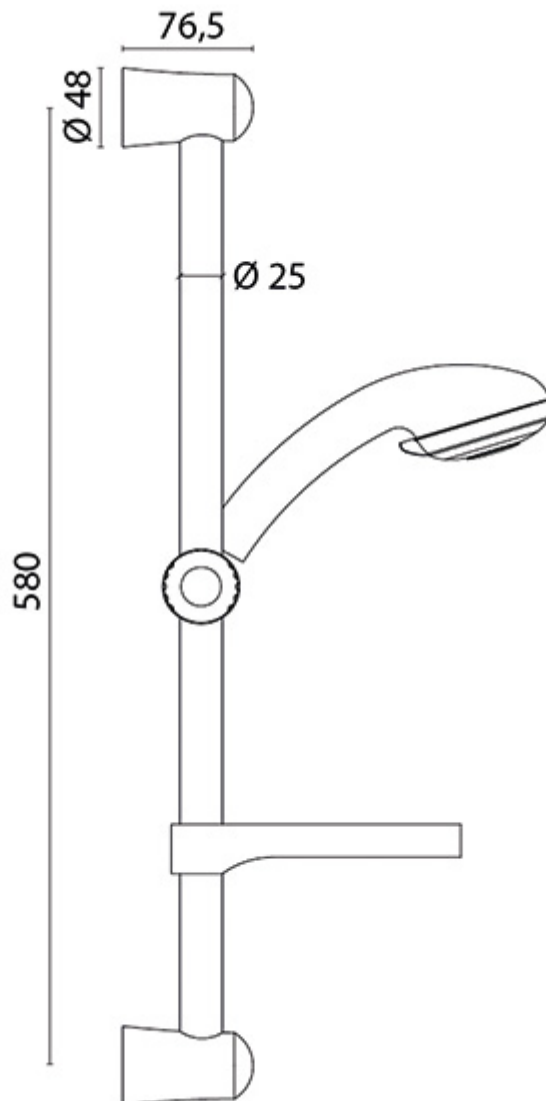

'Iris' Sliding Rail Shower Kit

£52.92

Excl. Tax: £44.10

Product Images

Short Description

'Iris' 4159C is a chromed brass shower rail, with a chromed ABS hydro-massage shower head and bracket.

Description

Additional Information

Fixing Dimensions	Ø 48.00mm
Wall Mounted	Yes
Depth (mm)	76.50
Weight (kg)	1.090000
Manufacturer	Paini
Finish	Chrome