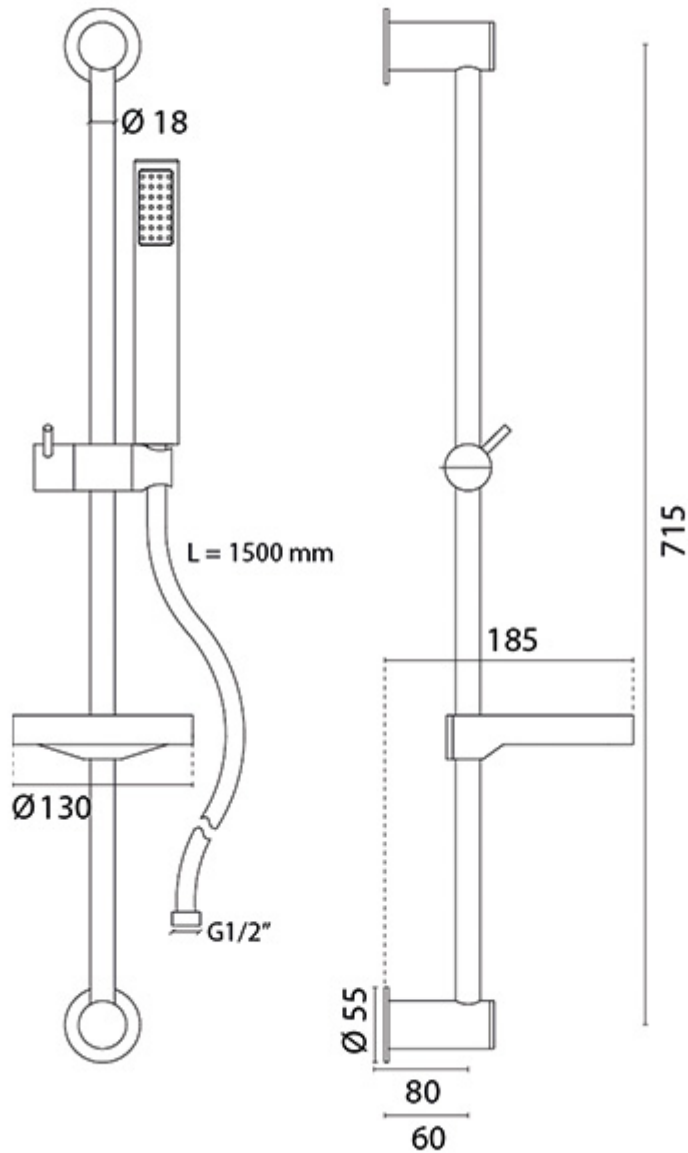

'Pixel' Sliding Shower Rail

£59.86

Excl. Tax: £49.88

Product Images

Short Description

'Pixel' 4156C is a chromed brass shower rail, with a chromed ABS shower head and bracket.

Description

Additional Information

Fixing Dimensions	Ø 55.00mm
Wall Mounted	Yes
Weight (kg)	1.090000