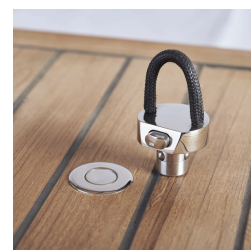

Quick Lock Socket - M32

£142.91

Excl. Tax: £119.09

Product Images

Short Description

Our stainless steel *Quick Lock* securing system is an excellent solution for simple and strong removable padeyes or other applications. The system is available in a number of sizes and working loads, this product being the M32 x 1.5mm deck socket for the Q32 series. Various plug-in accessories are compatible with this deck socket such as padeyes and a threaded male plug for other applications, please check related products.

The socket is waterproof and therefore does not require any drainage. The socket is supplied in a polished stainless steel finish but can be also supplied in a satin stainless steel finish on request or even machined

from grade 5 titanium.

Description

Additional Information

Cut-out (mm)	Ø32.00
Depth (mm)	72.00
Diameter (mm)	44.00
Finish	316 Stainless Steel
Weight (kg)	0.260000