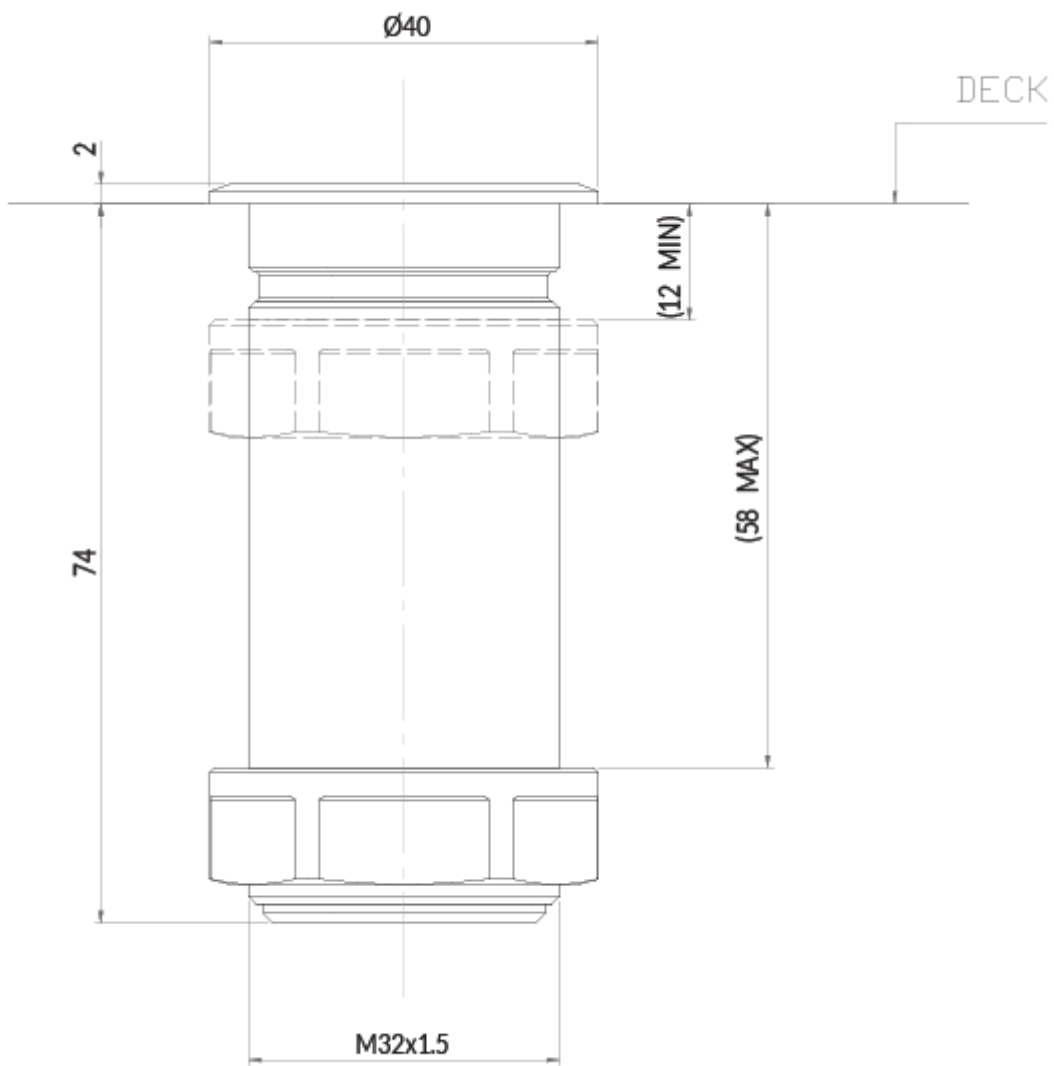

Quick Lock Socket - M32

£142.91

Excl. Tax: £119.09

Product Images

Short Description

Our stainless steel *Quick Lock* securing system is an excellent solution for simple and strong removable padeyes or other applications. The system is available in a number of sizes and working loads, this product being the M32 x 1.5mm deck socket for the Q32 series. Various plug-in accessories are compatible with this deck socket such as padeyes and a threaded male plug for other applications, please check related products.

from grade 5 titanium.

Description

Additional Information

Cut-out (mm)	Ø32.00
Depth (mm)	72.00
Diameter (mm)	44.00
Finish	316 Stainless Steel
Weight (kg)	0.260000