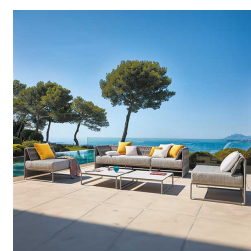

'Kalife' 2 Seater Modular Sofa with Left Armrest

From
£5,332.74

Excl. Tax: £4,443.95

Product Images

Short Description

'KALI21' is an outdoor 2-seater sofa with left handed armrest. This sofa has an aluminium structure in a matt grey finish, with a polyester braid detail. 'KALI21' is designed to be used in conjunction with other modular items from the '[Kalife](#)' range.

- Contemporary basket weave braid in a grey colour
- Cushions as standard in a choice of two Sunbrella Natté fabrics, grey and white
- Additional fabrics available on request
- Protective cover sold separately
- Part of the '[Kalife](#)' range, matching furniture such as tables and lounge seats also available.

Please note that this range does carry a lead time of approx. 6 weeks from order.

Description

The 'Kalife' Collection

Relax by the pool, indulge in a book under the shelter of an umbrella pine, or bask in the breathtaking view of the Mediterranean from the terrace—the Kalife collection epitomises the Riviera lifestyle.