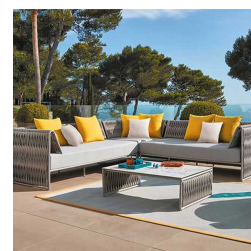

'Kalife' 2 Seater Modular Sofa with Right Armrest

From

£5,332.74

Excl. Tax: £4,443.95

Product Images

Short Description

'KALI21' is an outdoor 2-seater sofa with right handed armrest. This sofa has an aluminium structure in a matt grey finish, with a polyester braid detail. 'KALI21' is designed to be used in conjunction with other modular items from the 'Kalife' range.

- Contemporary basket weave braid in a grey colour
- Cushions as standard in a choice of two Sunbrella Natté fabrics, grey and white
- Additional fabrics available on request
- Protective cover sold separately
- Part of the 'Kalife' range, matching furniture such as tables and lounge seats also available.

Please note that this range does carry a lead time of approx. 6 weeks from order.

Description

The 'Kalife' Collection

Relax by the pool, indulge in a book under the shelter of an umbrella pine, or bask in the breathtaking view of the Mediterranean from the terrace—the Kalife collection epitomises the Riviera lifestyle.

Adorned with striking braiding crafted from PVC-coated polyester, this collection boasts originality, resilience, and impeccable waterproofing, exuding unmatched elegance. Paired with plush cushions, it ensures both comfort and warmth.