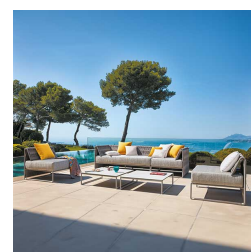

'Kalife' Modular Lounge Chair

From
£2,418.90

Excl. Tax: £2,015.75

Product Images

Short Description

'KALI23' is a modular lounge chair in an aluminium structure in a matt grey finish, with a polyester braid detail. 'KALI23' is designed to be used in conjunction with other modular items from the 'Kalife' range.

Please note that this range does carry a lead time of approx. 6 weeks from order.

Description

The 'Kalife' Collection

Relax by the pool, indulge in a book under the shelter of an umbrella pine, or bask in the breathtaking view of the Mediterranean from the terrace—the Kalife collection epitomises the Riviera lifestyle.